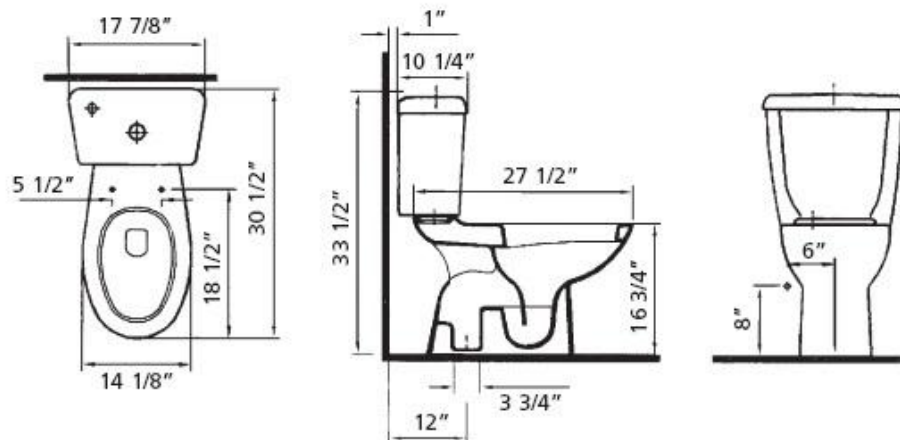

DUAL FLUSH Water Closet | #600 | Round Front

DUAL FLUSH Water Closet | #604 |

Height 16 3/4"

Note: Rough-in dimensions may vary +/- 1/2" and are subject to change. No responsibility is assumed by Cheviot Products Inc.