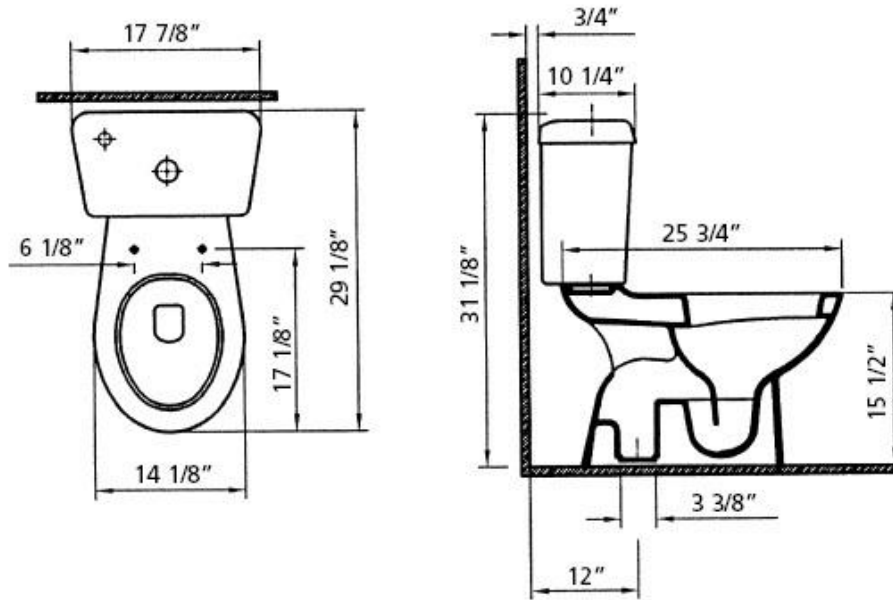

DUAL FLUSH Water Closet | #600 | Round Front

DUAL FLUSH Water Closet | #604 |

Height 16 3/4"

Note: Rough-in dimensions may vary +/- 1/2" and are subject to change. No responsibility is assumed by Cheviot Products Inc.