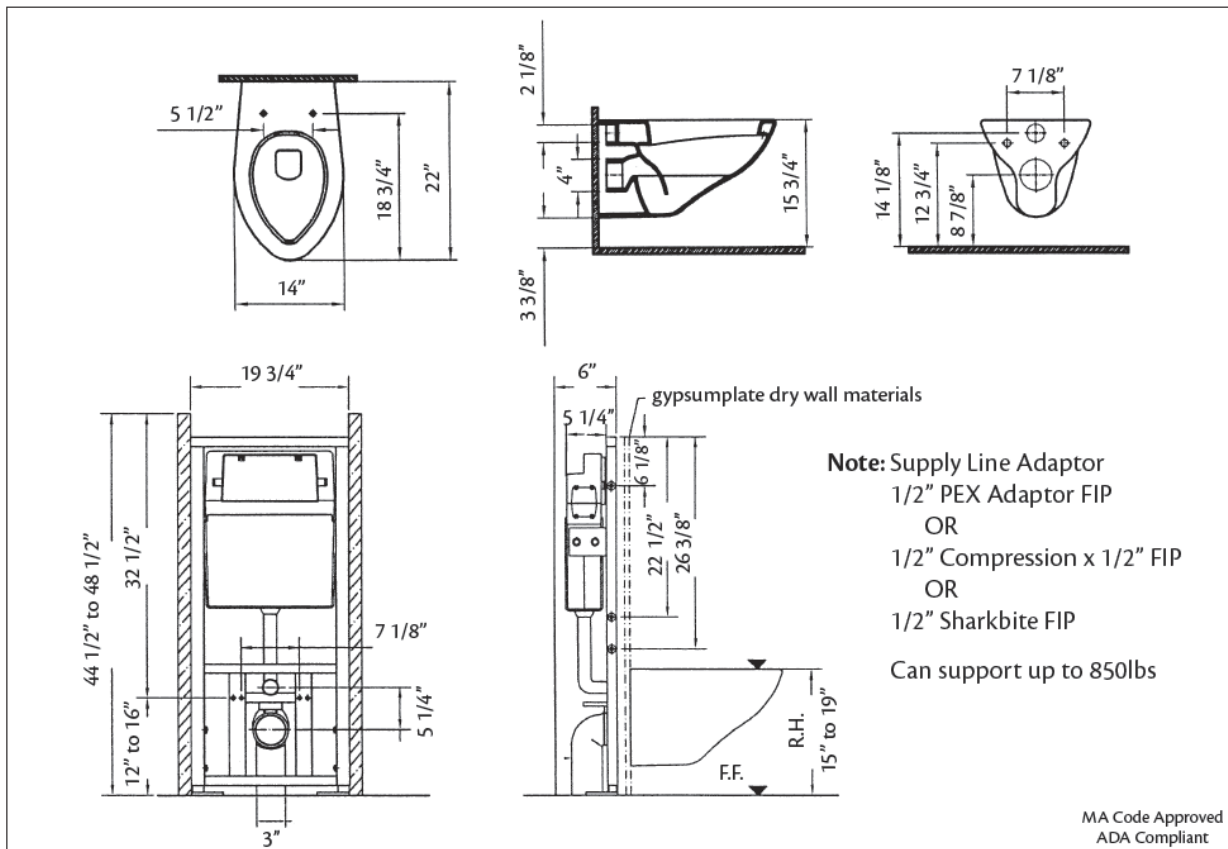

805 WALL HUNG Water Closet HET

1.28 Gallon / 4.8 Litre

Cheviot Products' wall hung toilets represent the ultimate in modern design and practicality. With the tank and carrier hidden inside the wall, this design offers a sleek, space-saving option. Fired onto each toilet bowl is a fine glaze of powdered glass to ensure a lifetime of durability and resistance to bacteria and other microbes.

Colours: White with Standard White Control Panel

Optional Control Panels: Chrome Plated, Brushed Nickel Plated

Note: Rough-in dimensions may vary +/- 1/2" and are subject to change. No responsibility is assumed by Cheviot Products Inc.
 One Year Limited Warranty against manufacturer's defects.