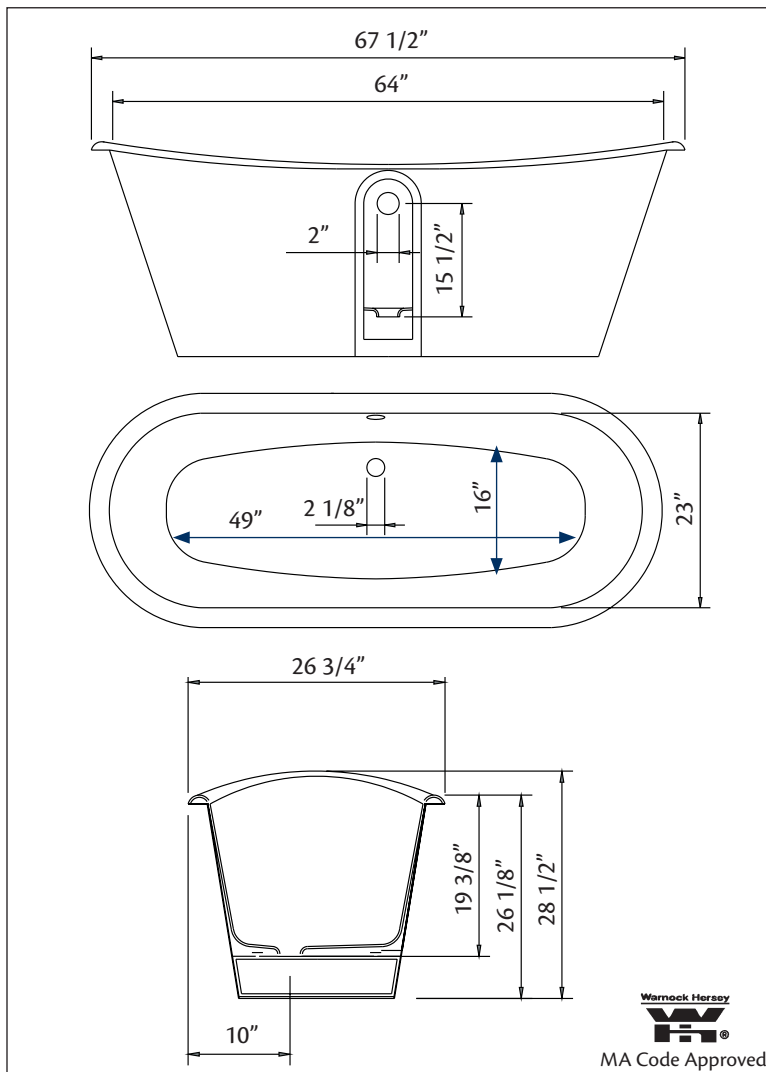

68" x 28" Wide x 27" Tall

425 lbs, 57 gallons, 215 litres

Colours: White, Custom Colour Exterior

Related Products:

7565 CONTEMPORARY
Tub Filler, Hand Shower
& Supply Lines

7550 CONTEMPORARY
Free Standing Tub Filler

5115LEV Tub Filler
With Hand Shower

3970XL Heavy Duty
Water Supply Lines

Note: Rough-in dimensions may vary +/- 1/2" and are subject to change. No responsibility is assumed by Cheviot Products Inc.
One Year Limited Warranty against manufacturer's defects.