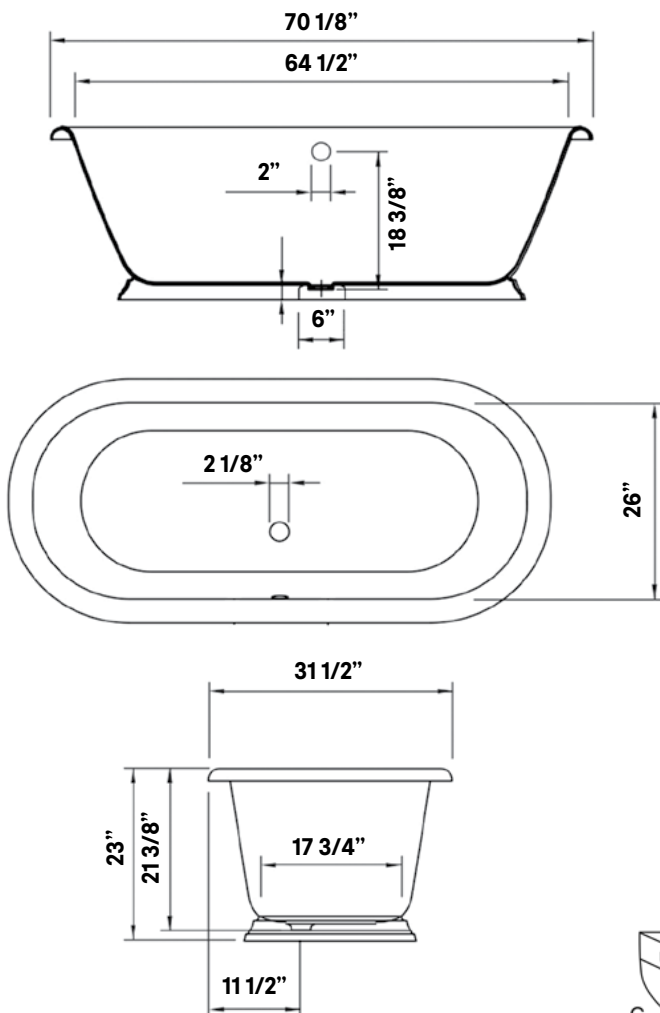

Related Products