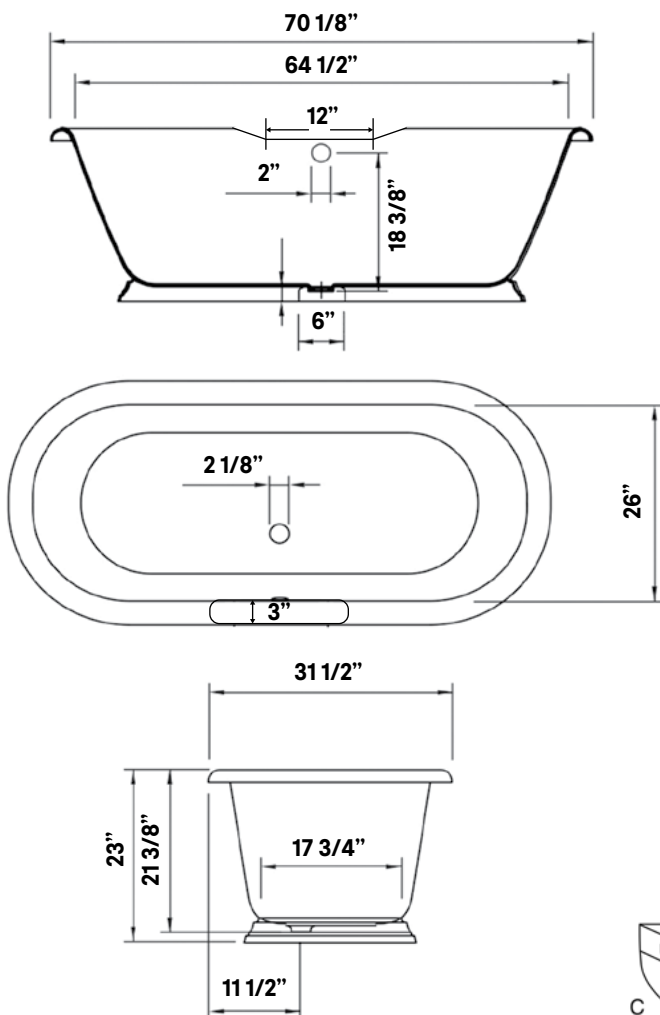

## Sandringham Cast Iron Bath

#2162 | 70 1/8" L x 31 1/2" W x 23" H  
401 lbs, 63 Gallons

Cheviot Products' cast iron bathtubs are hand-made in Europe with the finest materials. Fired with a thick coating of AA grade titanium-based enamel for unparalleled hardness and non-porosity, the extremely durable surface is easy to clean and resistant to stains, bacteria and other microbes. Cast iron also keeps your bath warm for the longest possible time.

### Rim Configuration

Flat Area for Faucet holes. Please specify c.c. measurement.

### Note

Rough-in dimensions may vary +/- 1/2" and are subject to change. No responsibility is assumed by Cheviot Products Inc. One Year Limited Warranty against manufacturer's defects.

Please note that this product uses a low profile pedestal with reduced clearance below the drain. Special floor preparations may be necessary to accommodate the drain assembly.