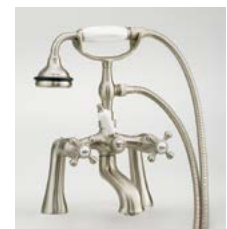

## Sandringham Cast Iron Bath

#2162 | 70 1/8" L x 31 1/2" W x 23" H  
401 lbs, 63 Gallons

Cheviot Products' cast iron bathtubs are hand-made in Europe with the finest materials. Fired with a thick coating of AA grade titanium-based enamel for unparalleled hardness and non-porosity, the extremely durable surface is easy to clean and resistant to stains, bacteria and other microbes. Cast iron also keeps your bath warm for the longest possible time.

### Note

Rough-in dimensions may vary +/- 1/2" and are subject to change. No responsibility is assumed by Cheviot Products Inc. One Year Limited Warranty against manufacturer's defects.

Please note that this product uses a low profile pedestal with reduced clearance below the drain. Special floor preparations may be necessary to accommodate the drain assembly.

### Related Products

#5127 Tub Filler  
with Hand Shower

#5106 Tub Filler  
with Hand Shower

#3411 Water  
Supply Lines

#2222 Waste &  
Overflow

## Sandringham Cast Iron Bath

#2163 | 70 1/8" L x 31 1/2" W x 23" H  
401 lbs, 63 Gallons

Cheviot Products' cast iron bathtubs are hand-made in Europe with the finest materials. Fired with a thick coating of AA grade titanium-based enamel for unparalleled hardness and non-porosity, the extremely durable surface is easy to clean and resistant to stains, bacteria and other microbes. Cast iron also keeps your bath warm for the longest possible time.