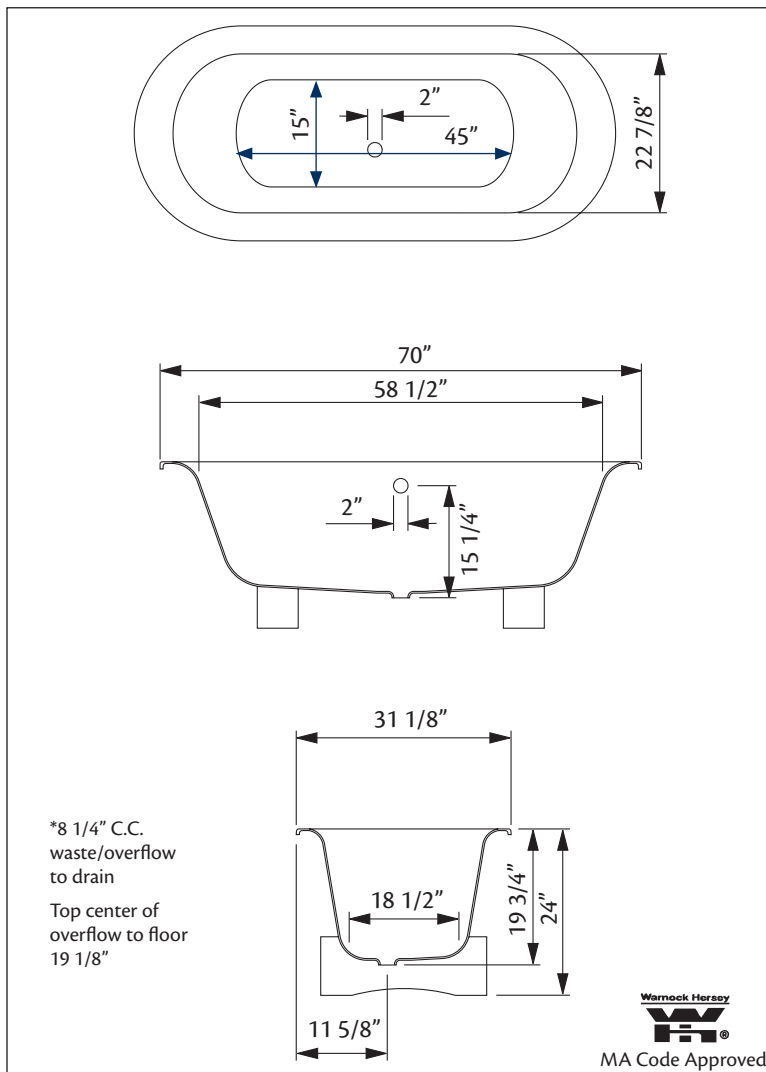

70" x 31" Wide x 26" Tall

310 lbs, 46 gallons, 175 litres

Colours: White, Custom Colour Exterior

Wooden Base: Natural Beech, Dark Beech, Finished Oak

Related Products:

7565 CONTEMPORARY
Tub Filler, Hand Shower
& Supply Lines

7550 CONTEMPORARY
Free Standing Tub Filler

7512 CONTEMPORARY
Rim Mount Tub Filler

3411 Water Supply
Lines

Note: Rough-in dimensions may vary +/- 1/2" and are subject to change. No responsibility is assumed by Cheviot Products Inc.
 One Year Limited Warranty against manufacturer's defects.