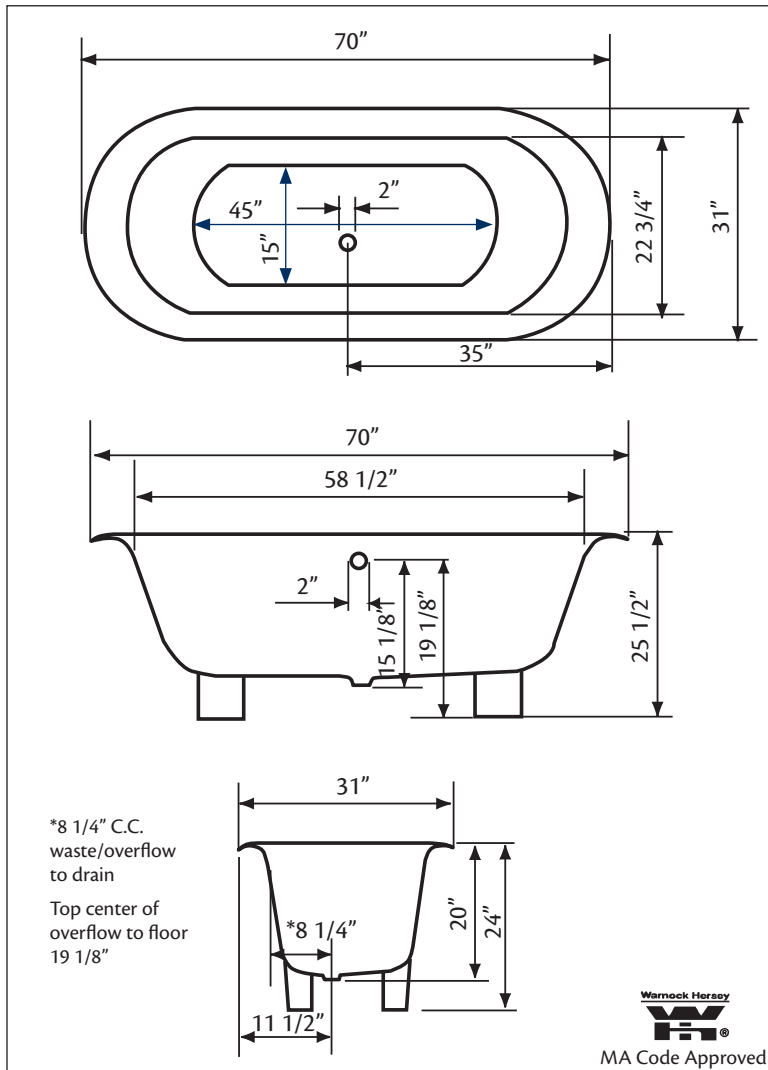

70" x 31" Wide x 26" Tall, 310 lbs, 46 gallons, 175 litres

Colours: White, Custom Colour Exterior

Feet: Brass Plated, Brushed Nickel, Chrome Plated, Polished Nickel, White Coated, Antique Bronze

Related Products:

7565 CONTEMPORARY
 Tub Filler, Hand Shower
 & Supply Lines

7550 CONTEMPORARY
 Free Standing Tub Filler

7512 CONTEMPORARY
 Rim Mount Tub Filler

3411 Water Supply
 Lines

Note: Rough-in dimensions may vary +/- 1/2" and are subject to change. No responsibility is assumed by Cheviot Products Inc. One Year Limited Warranty against manufacturer's defects.