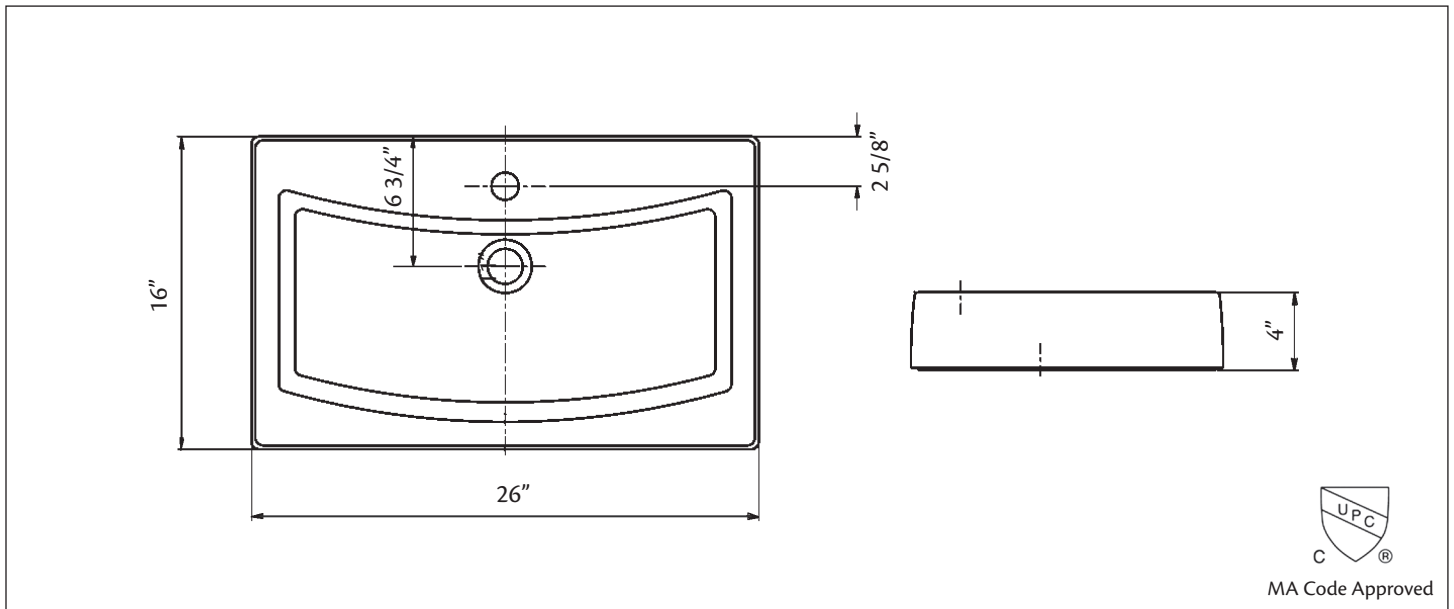

## 1620 MEDITERRANEAN Overcounter Lavatory 25 5/8" x 15 3/4" x 4" O.D.

*Cheviot Products' vitreous china lavatories are finely crafted for outstanding beauty and practicality. Fired onto each sink is a fine glaze of powdered glass to ensure a lifetime of durability, ease of cleaning, and resistance to bacteria and other microbes.*

**Colours:** White

**Drillings:** Single hole and 8" drilling

No overflow hole: 5297 Dome Drain must be used.

**Related Products:**

**7788 CONTEMPORARY**  
**Widespread Faucet**

**5214 CITY**  
**Single Hole Faucet**

**5216 METRO**  
**Single Hole Faucet**

**Note:** Rough-in dimensions may vary +/- 1/2" and are subject to change. No responsibility is assumed by Cheviot Products Inc. One Year Limited Warranty against manufacturer's defects.