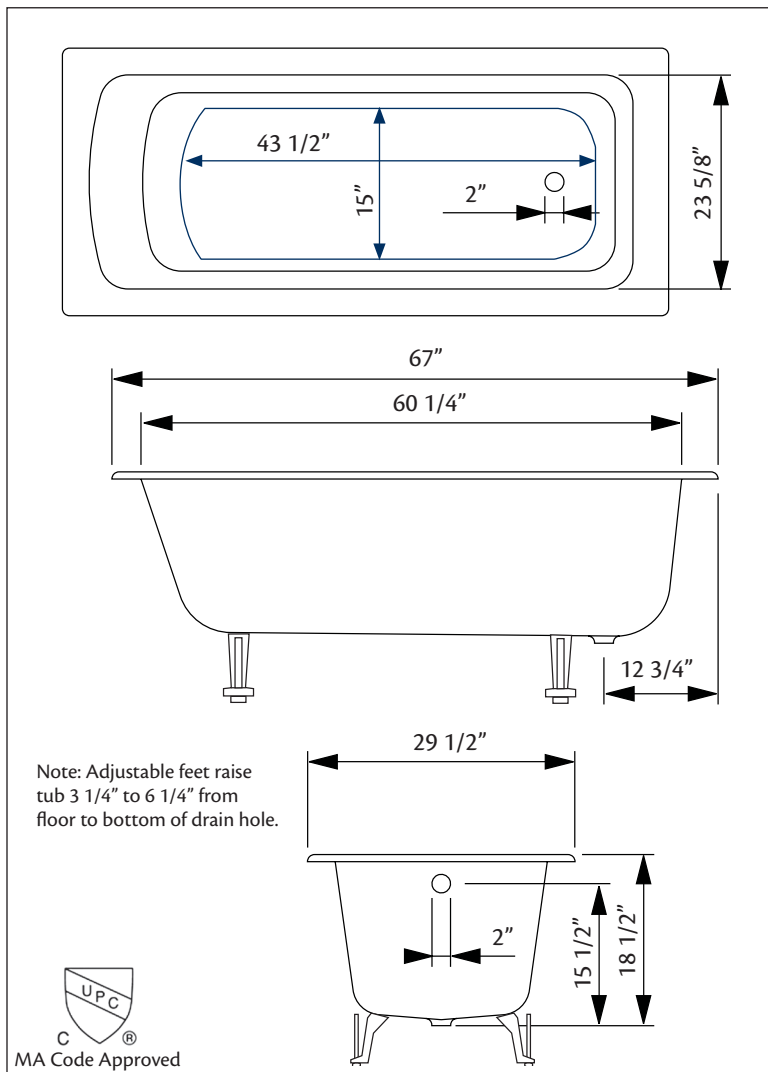

Model 2190 Shown

59" x 27 1/2" Wide x 16 1/2" Tall

215 lbs, 38 gallons, 145 litres

Colours: Unfinished Exterior

Related Products:

7512 CONTEMPORARY
 Tub Filler, Hand Shower

5100 Tub Filler
 With Hand Shower

5138 Tub Filler

2222 Waste & Overflow

Note: Rough-in dimensions may vary +/- 1/2" and are subject to change. No responsibility is assumed by Cheviot Products Inc. One Year Limited Warranty against manufacturer's defects.

67" x 29 1/2" Wide x 18 1/2" Tall

275 lbs, 58 gallons, 220 litres

Colours: Unfinished Exterior

Related Products:

7512 CONTEMPORARY
 Tub Filler, Hand Shower

5100 Tub Filler
 With Hand Shower

5138 Tub Filler

2222 Waste & Overflow

Model 2190 Shown

71" x 32" Wide x 20 1/2" Tall
 340 lbs, 67.5 gallons, 255 litres
Colours: Unfinished Exterior

Related Products:

7512 CONTEMPORARY
 Tub Filler, Hand Shower

5100 Tub Filler
 With Hand Shower