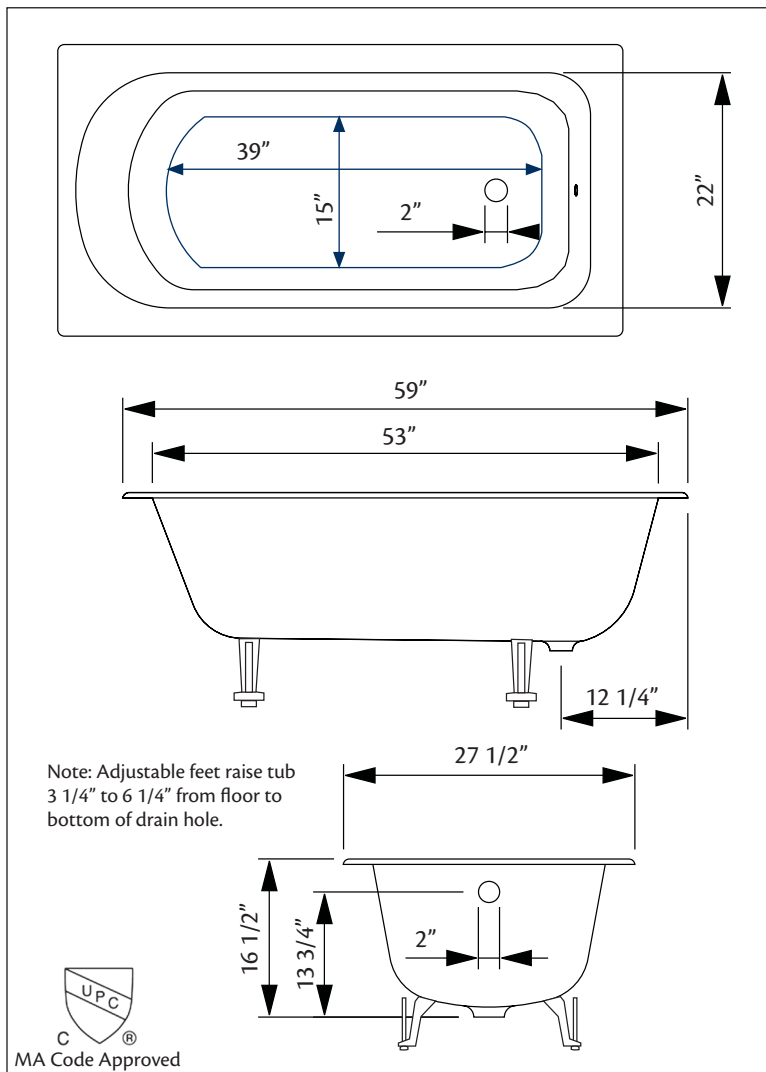

Model 2190 Shown

59" x 27 1/2" Wide x 16 1/2" Tall

215 lbs, 38 gallons, 145 litres

Colours: Unfinished Exterior

Related Products:

7512 CONTEMPORARY
 Tub Filler, Hand Shower

5100 Tub Filler
 With Hand Shower

5138 Tub Filler

2222 Waste & Overflow

Note: Rough-in dimensions may vary +/- 1/2" and are subject to change. No responsibility is assumed by Cheviot Products Inc. One Year Limited Warranty against manufacturer's defects.

67" x 29 1/2" Wide x 18 1/2" Tall

275 lbs, 58 gallons, 220 litres

Colours: Unfinished Exterior

Related Products:

7512 CONTEMPORARY
 Tub Filler, Hand Shower

5100 Tub Filler
 With Hand Shower

5138 Tub Filler

2222 Waste & Overflow

Model 2190 Shown

71" x 32" Wide x 20 1/2" Tall
 340 lbs, 67.5 gallons, 255 litres
Colours: Unfinished Exterior

Related Products:

7512 CONTEMPORARY
 Tub Filler, Hand Shower

5100 Tub Filler
 With Hand Shower