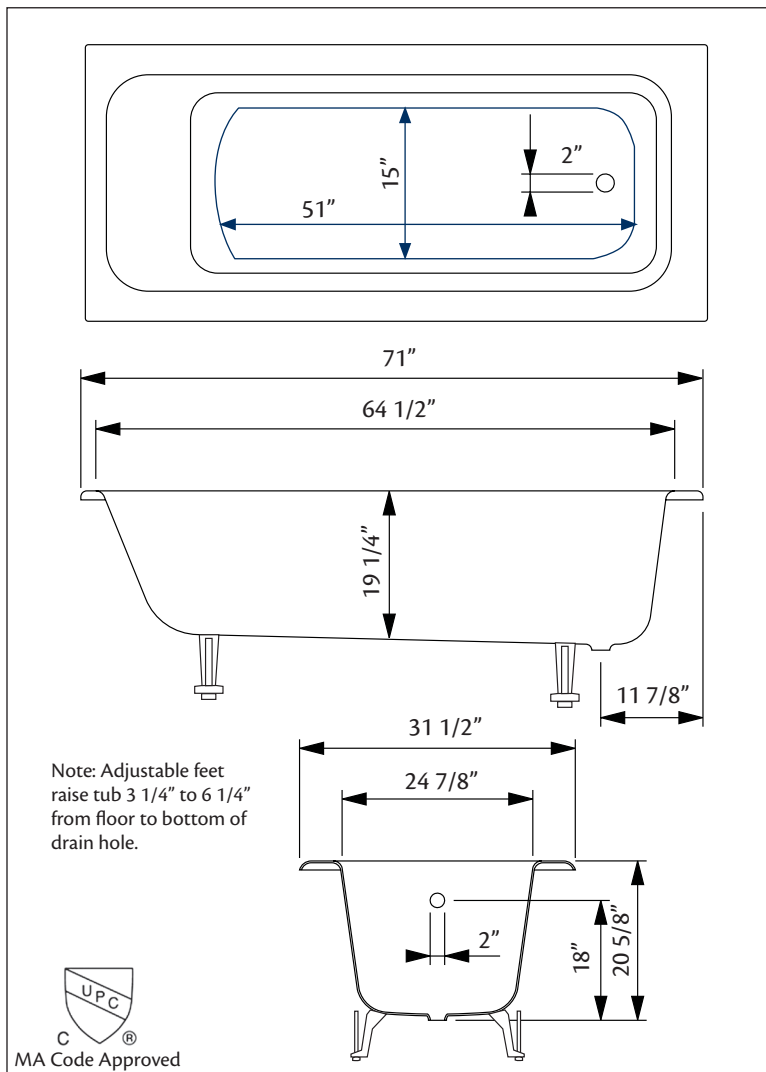

67" x 29 1/2" Wide x 18 1/2" Tall

275 lbs, 58 gallons, 220 litres

Colours: Unfinished Exterior

Related Products:

7512 CONTEMPORARY
 Tub Filler, Hand Shower

5100 Tub Filler
 With Hand Shower

5138 Tub Filler

2222 Waste & Overflow

Note: Rough-in dimensions may vary +/- 1/2" and are subject to change. No responsibility is assumed by Cheviot Products Inc. One Year Limited Warranty against manufacturer's defects.

2193 DROP-IN Cast Iron Bath

Model 2190 Shown

71" x 32" Wide x 20 1/2" Tall
 340 lbs, 67.5 gallons, 255 litres
Colours: Unfinished Exterior

Related Products:

7512 CONTEMPORARY
 Tub Filler, Hand Shower

5100 Tub Filler
 With Hand Shower

5138 Tub Filler

2222 Waste & Overflow

Note: Rough-in dimensions may vary +/- 1/2" and are subject to change. No responsibility is assumed by Cheviot Products Inc. One Year Limited Warranty against manufacturer's defects.