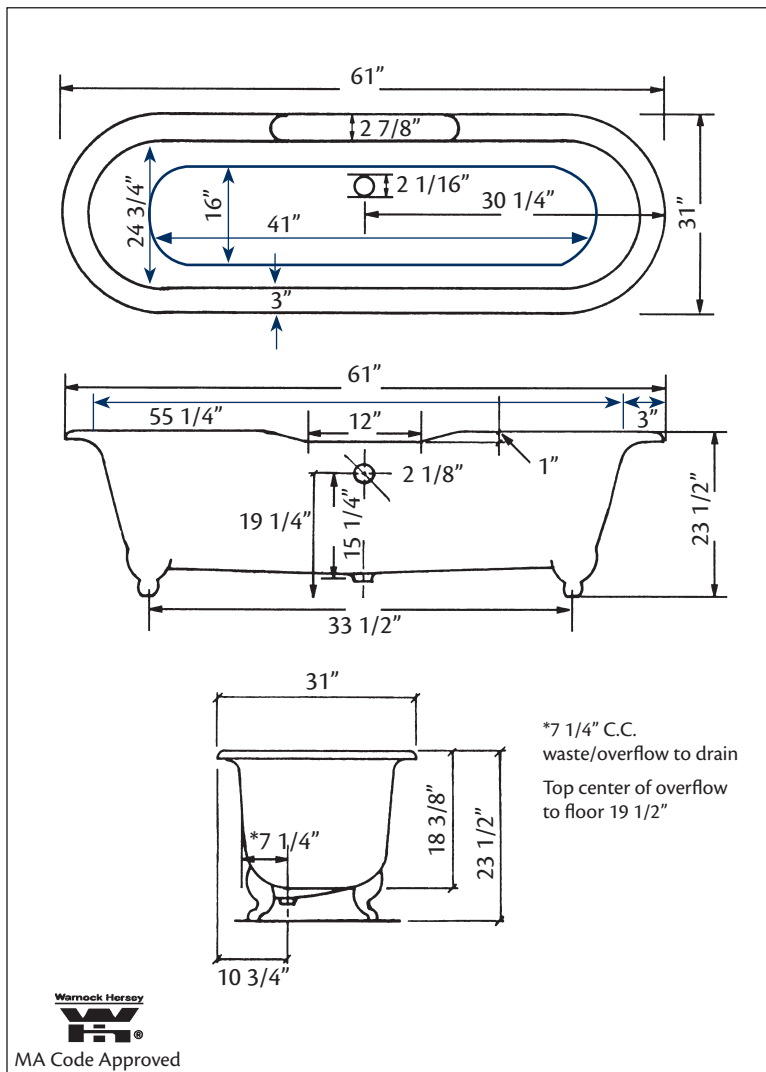

Model 2126-wood Shown

61" x 31" Wide x 24" Tall

280 lbs, 45 gallons, 170 litres

Colours: White or Biscuit Interior with Matching or Custom Colour Exterior

Wood Base: Natural Beech, Dark Beech or Finished Oak

Related Products:

5115LEV Tub Filler With Hand Shower

5100 Tub Filler With Hand Shower

3970 Heavy Duty Water Supply Lines

2222 Waste & Overflow

Note: Rough-in dimensions may vary +/- 1/2" and are subject to change. No responsibility is assumed by Cheviot Products Inc. One Year Limited Warranty against manufacturer's defects.

Model 2126-wood Shown

68" x 31" Wide x 24" Tall

305 lbs, 50 gallons, 190 litres

Colours: White or Biscuit Interior with Matching or Custom Colour Exterior

Wood Base: Natural Beech, Dark Beech or Finished Oak

61" x 31" Wide x 24" Tall

280 lbs, 45 gallons, 170 litres

Colours: White or Biscuit Interior with Matching or Custom Colour Exterior

Wood Base: Natural Beech, Dark Beech or Finished Oak

Related Products:

**5127 Tub Filler
With Hand Shower**