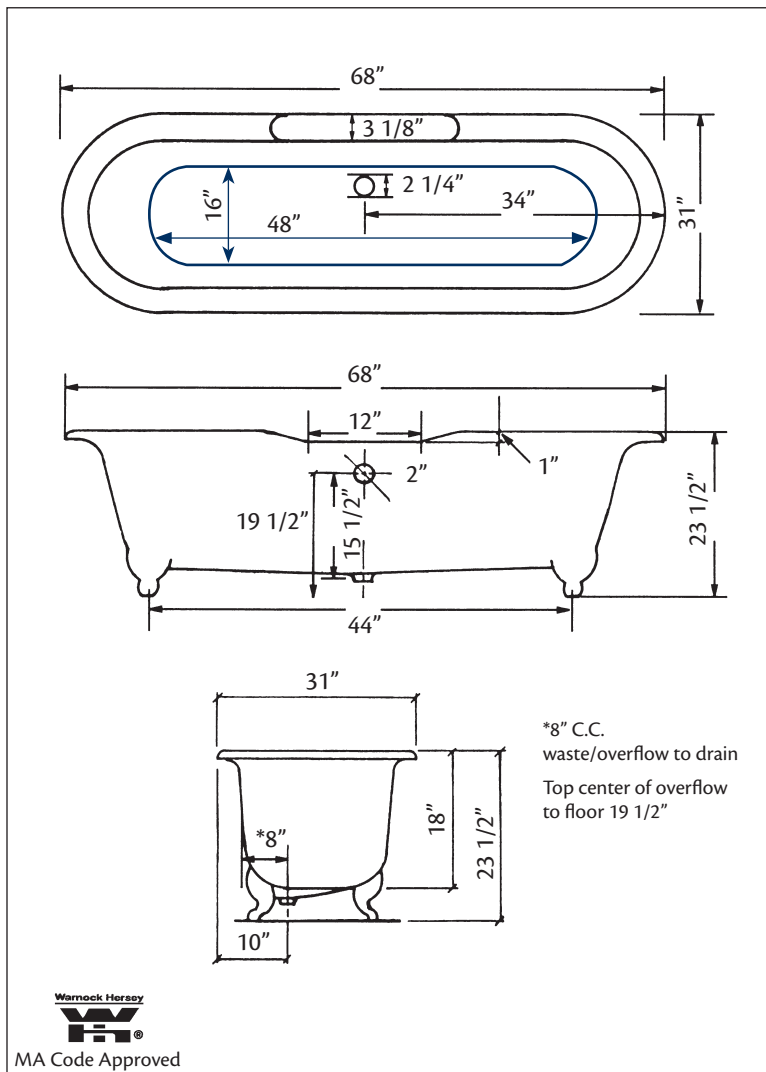

Model 2126-wood Shown

68" x 31" Wide x 24" Tall

305 lbs, 50 gallons, 190 litres

Colours: White or Biscuit Interior with Matching or Custom Colour Exterior

Wood Base: Natural Beech, Dark Beech or Finished Oak

61" x 31" Wide x 24" Tall

280 lbs, 45 gallons, 170 litres

Colours: White or Biscuit Interior with Matching or Custom Colour Exterior

Wood Base: Natural Beech, Dark Beech or Finished Oak

Related Products:

**5127 Tub Filler
With Hand Shower**

**5106 Tub Filler
With Hand Shower**

**3411 Water Supply
Lines**

**2222 Waste &
Overflow**

Note: Rough-in dimensions may vary +/- 1/2" and are subject to change. No responsibility is assumed by Cheviot Products Inc. One Year Limited Warranty against manufacturer's defects.