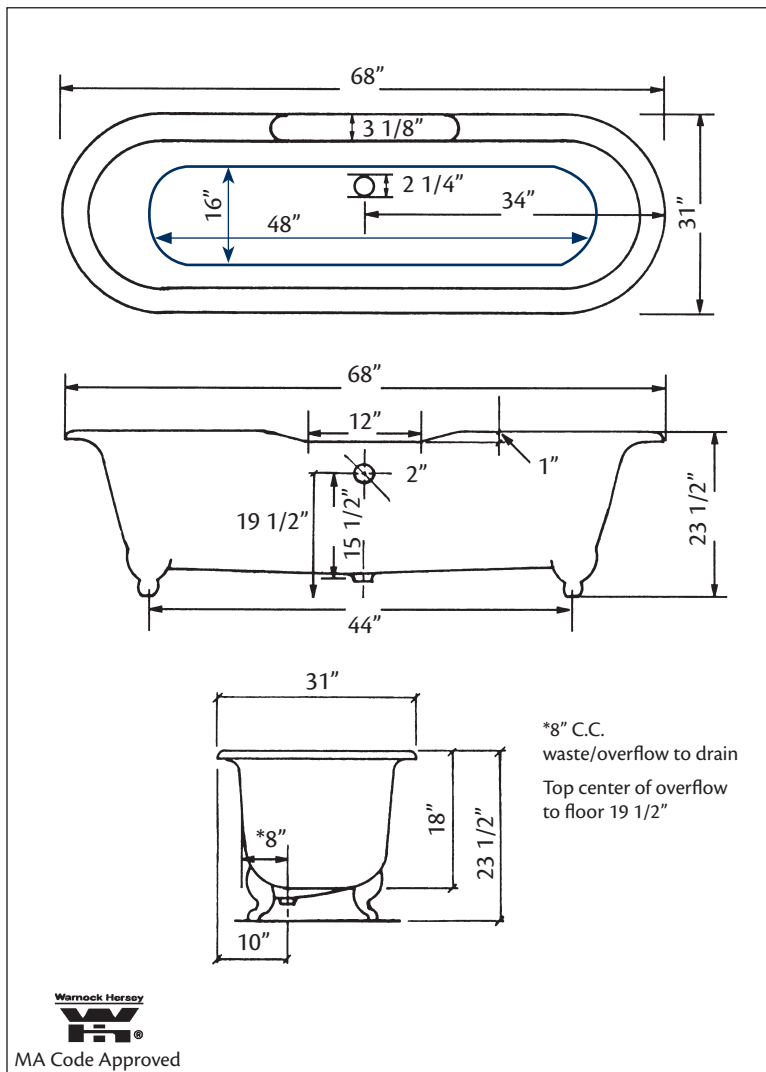

Model 2126-wood Shown

61" x 31" Wide x 24" Tall

280 lbs, 45 gallons, 170 litres

Colours: White or Biscuit Interior with Matching or Custom Colour Exterior

Wood Base: Natural Beech, Dark Beech or Finished Oak

Related Products:

5115LEV Tub Filler With Hand Shower

5100 Tub Filler With Hand Shower

3970 Heavy Duty Water Supply Lines

2222 Waste & Overflow

Note: Rough-in dimensions may vary +/- 1/2" and are subject to change. No responsibility is assumed by Cheviot Products Inc. One Year Limited Warranty against manufacturer's defects.

Model 2126-wood Shown

68" x 31" Wide x 24" Tall

305 lbs, 50 gallons, 190 litres

Colours: White or Biscuit Interior with Matching or Custom Colour Exterior

Wood Base: Natural Beech, Dark Beech or Finished Oak

61" x 31" Wide x 24" Tall

280 lbs, 45 gallons, 170 litres

Colours: White or Biscuit Interior with Matching or Custom Colour Exterior

Wood Base: Natural Beech, Dark Beech or Finished Oak

Related Products:

**5127 Tub Filler
With Hand Shower**