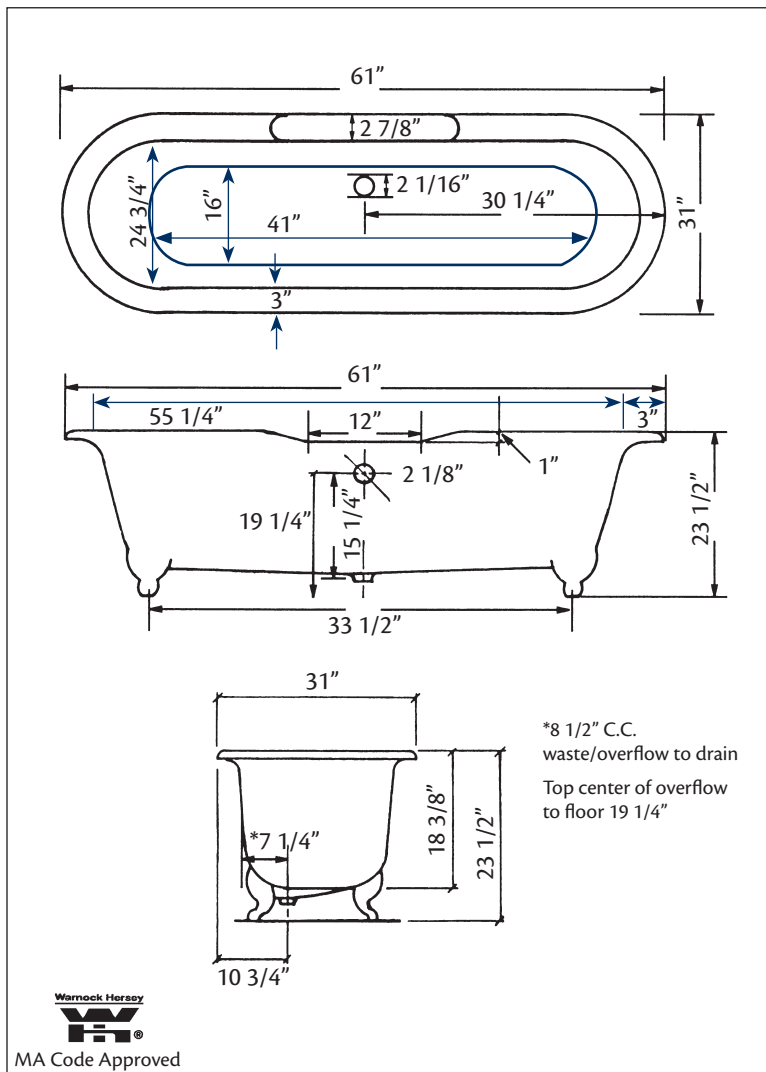

2126 REGAL Bath with Wooden Base with flat area on rim

Cheviot Products' cast iron bathtubs are handmade in Europe with the finest materials. Fired with a thick coating of AA grade titanium-based enamel for unparalleled hardness and non-porosity, the extremely durable surface is easy to clean and resistant to stains, bacteria, and other microbes. Cast iron also keeps your bath warm for the longest possible time.

61" x 31" Wide x 24" Tall

280 lbs, 45 gallons, 170 litres

Colours: White or Biscuit Interior with Matching or Custom Colour Exterior

Wood Base: Natural Beech, Dark Beech or Finished Oak