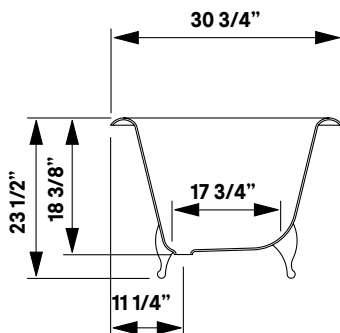

Regal Cast Iron Bath With Shaughnessy Feet

#2169 | 61"L x 31"W x 24"H
280 lbs, 45 gallons

Cheviot Products' cast iron bathtubs are hand-made in Europe with the finest materials. Fired with a thick coating of AA grade titanium-based enamel for unparalleled hardness and non-porosity, the extremely durable surface is easy to clean and resistant to stains, bacteria and other microbes. Cast iron also keeps your bath warm for the longest possible time.

Rim Configuration
Continuous Rolled Rim

Colours
White or Biscuit Interior with Matching or Custom Colour Exterior

Feet
Brass Plated, Brushed Nickel, Chrome Plated, Polished Nickel, White Coated, Antique Bronze

Note
Rough-in dimensions may vary +/- 1/2" and are subject to change. No responsibility is assumed by Cheviot Products Inc. One Year Limited Warranty against manufacturer's defects.

Related Products