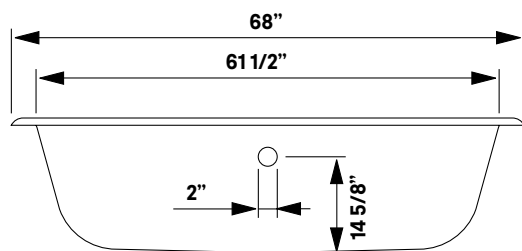

Regal Cast Iron Bath With Shaughnessy Feet

#2170 | 68"L x 31"W x 24"H
305 lbs, 50 gallons

Cheviot Products' cast iron bathtubs are hand-made in Europe with the finest materials. Fired with a thick coating of AA grade titanium-based enamel for unparalleled hardness and non-porosity, the extremely durable surface is easy to clean and resistant to stains, bacteria and other microbes. Cast iron also keeps your bath warm for the longest possible time.

Rim Configuration
Flat Area on Rim

Colours
White or Biscuit Interior with Matching or Custom Colour Exterior

Feet
Brass Plated, Brushed Nickel, Chrome Plated, Polished Nickel, White Coated, Antique Bronze

Note
Rough-in dimensions may vary +/- 1/2" and are subject to change. No responsibility is assumed by Cheviot Products Inc. One Year Limited Warranty against manufacturer's defects.

Related Products