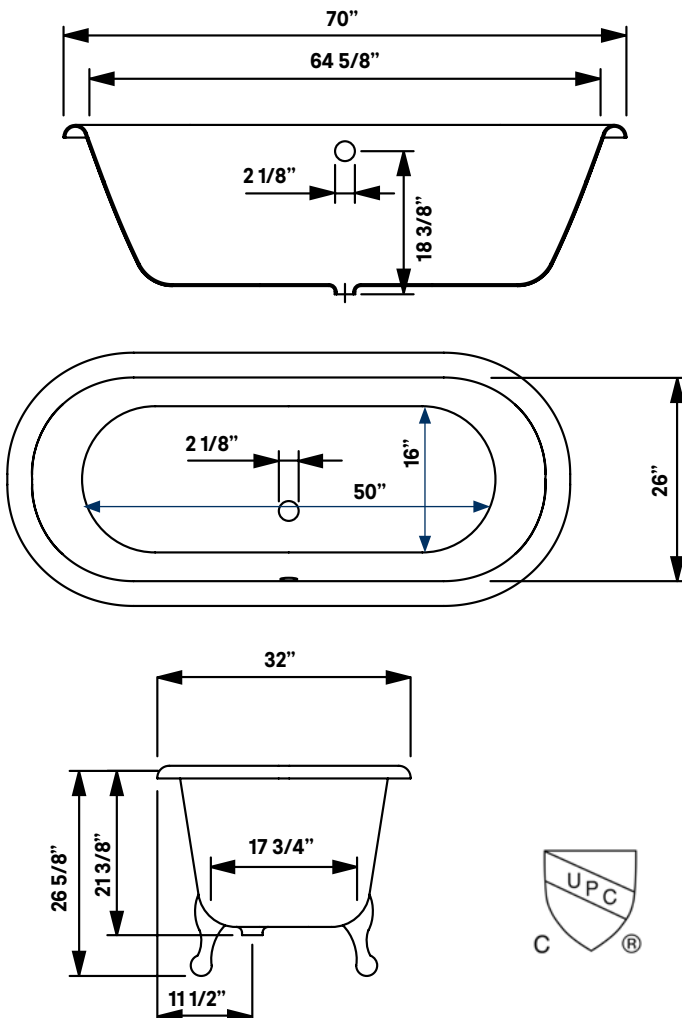

## Regal Cast Iron Bath With Shaughnessy Feet

#2180 | 70"L x 32"W x 26"H  
302 lbs, 63 gallons

Cheviot Products' cast iron bathtubs are hand-made in Europe with the finest materials. Fired with a thick coating of AA grade titanium-based enamel for unparalleled hardness and non-porosity, the extremely durable surface is easy to clean and resistant to stains, bacteria and other microbes. Cast iron also keeps your bath warm for the longest possible time.

**Rim Configuration**  
Flat Area on Rim

**Colours**  
White, Colour Exterior

**Feet**  
Available in Brass, Chrome, Brushed Nickel, Polished Nickel, Antique Bronze and White

**Note**  
Rough-in dimensions may vary +/- 1/2" and are subject to change. No responsibility is assumed by Cheviot Products Inc. One Year Limited Warranty against manufacturer's defects.