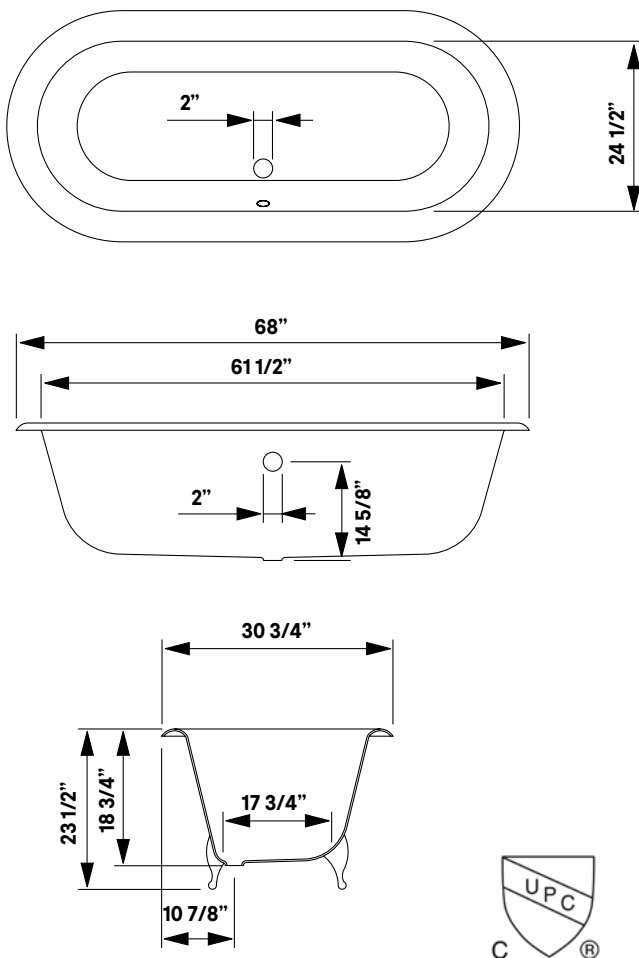

Regal Cast Iron Bath With Shaughnessy Feet

#2171 | 68" L x 31" W x 24" H
305 lbs, 50 gallons

Cheviot Products' cast iron bathtubs are hand-made in Europe with the finest materials. Fired with a thick coating of AA grade titanium-based enamel for unparalleled hardness and non-porosity, the extremely durable surface is easy to clean and resistant to stains, bacteria and other microbes. Cast iron also keeps your bath warm for the longest possible time.

Rim Configuration
Continuous Rolled Rim

Colours
White or Biscuit Interior with Matching or Custom Colour Exterior

Feet
Brass Plated, Brushed Nickel, Chrome Plated, Polished Nickel, White Coated, Antique Bronze

Note
Rough-in dimensions may vary +/- 1/2" and are subject to change. No responsibility is assumed by Cheviot Products Inc. One Year Limited Warranty against manufacturer's defects.

Related Products