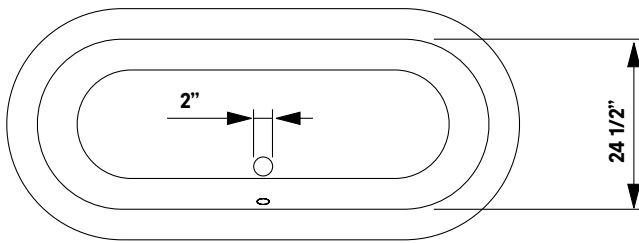

Regal Cast Iron Bath With Shaughnessy Feet

#2168 | 61"L x 31"W x 24"H
280 lbs, 45 gallons

Cheviot Products' cast iron bathtubs are hand-made in Europe with the finest materials. Fired with a thick coating of AA grade titanium-based enamel for unparalleled hardness and non-porosity, the extremely durable surface is easy to clean and resistant to stains, bacteria and other microbes. Cast iron also keeps your bath warm for the longest possible time.

Rim Configuration
Flat Area on Rim

Colours
White or Biscuit Interior with Matching or Custom Colour Exterior

Feet
Brass Plated, Brushed Nickel, Chrome Plated, Polished Nickel, White Coated, Antique Bronze

Note
Rough-in dimensions may vary +/- 1/2" and are subject to change. No responsibility is assumed by Cheviot Products Inc. One Year Limited Warranty against manufacturer's defects.

Related Products