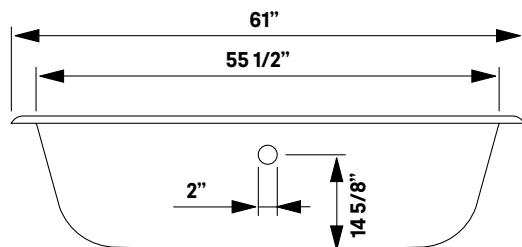

Regal Cast Iron Bath With Shaughnessy Feet

#2169 | 61"L x 31"W x 24"H
280 lbs, 45 gallons

Cheviot Products' cast iron bathtubs are hand-made in Europe with the finest materials. Fired with a thick coating of AA grade titanium-based enamel for unparalleled hardness and non-porosity, the extremely durable surface is easy to clean and resistant to stains, bacteria and other microbes. Cast iron also keeps your bath warm for the longest possible time.

Rim Configuration
Continuous Rolled Rim

Colours
White or Biscuit Interior with Matching or Custom Colour Exterior

Feet
Brass Plated, Brushed Nickel, Chrome Plated, Polished Nickel, White Coated, Antique Bronze

Note
Rough-in dimensions may vary +/- 1/2" and are subject to change. No responsibility is assumed by Cheviot Products Inc. One Year Limited Warranty against manufacturer's defects.

Related Products