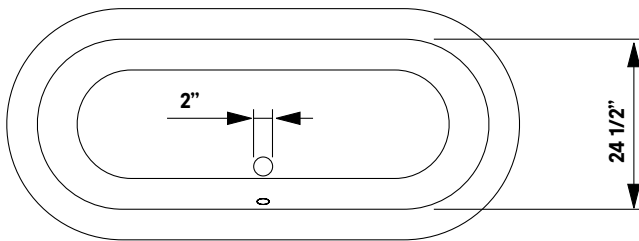

Regal Cast Iron Bath With Shaughnessy Feet

#2170 | 68"L x 31"W x 24"H
305 lbs, 50 gallons

Cheviot Products' cast iron bathtubs are hand-made in Europe with the finest materials. Fired with a thick coating of AA grade titanium-based enamel for unparalleled hardness and non-porosity, the extremely durable surface is easy to clean and resistant to stains, bacteria and other microbes. Cast iron also keeps your bath warm for the longest possible time.

Rim Configuration
Flat Area on Rim

Colours
White or Biscuit Interior with Matching or Custom Colour Exterior

Feet
Brass Plated, Brushed Nickel, Chrome Plated, Polished Nickel, White Coated, Antique Bronze

Note
Rough-in dimensions may vary +/- 1/2" and are subject to change. No responsibility is assumed by Cheviot Products Inc. One Year Limited Warranty against manufacturer's defects.

Related Products