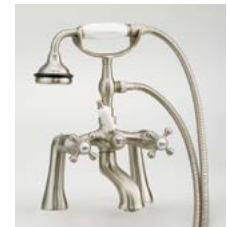

### Related Products

#5127 Tub Filler  
with Hand Shower

#5106 Tub Filler  
with Hand Shower

#3411 Water  
Supply Lines

#2222 Waste &  
Overflow

#2170 Shown

## Regal Cast Iron Bath With Shaughnessy Feet

#2180 | 70"L x 32"W x 26"H  
302 lbs, 63 gallons

Cheviot Products' cast iron bathtubs are hand-made in Europe with the finest materials. Fired with a thick coating of AA grade titanium-based enamel for unparalleled hardness and non-porosity, the extremely durable surface is easy to clean and resistant to stains, bacteria and other microbes. Cast iron also keeps your bath warm for the longest possible time.

**Rim Configuration**  
Flat Area on Rim

**Colours**  
White, Colour Exterior

**Feet**  
Available in Brass, Chrome, Brushed Nickel, Polished Nickel, Antique Bronze and White

**Note**  
Rough-in dimensions may vary +/- 1/2" and are subject to change. No responsibility is assumed by Cheviot Products Inc. One Year Limited Warranty against manufacturer's defects.

### Related Products

#5127 Tub Filler  
with Hand Shower

#5106 Tub Filler  
with Hand Shower

#3411 Water  
Supply Lines

#2222 Waste &  
Overflow