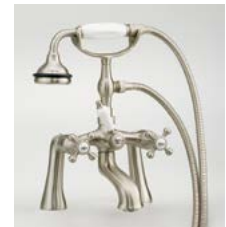

Regal Cast Iron Bath With Shaughnessy Feet

#2168 | 61"L x 31"W x 24"H
280 lbs, 45 gallons

Cheviot Products' cast iron bathtubs are hand-made in Europe with the finest materials. Fired with a thick coating of AA grade titanium-based enamel for unparalleled hardness and non-porosity, the extremely durable surface is easy to clean and resistant to stains, bacteria and other microbes. Cast iron also keeps your bath warm for the longest possible time.

Rim Configuration
Flat Area on Rim

Colours
White or Biscuit Interior with Matching or Custom Colour Exterior

Feet
Brass Plated, Brushed Nickel, Chrome Plated, Polished Nickel, White Coated, Antique Bronze

Note
Rough-in dimensions may vary +/- 1/2" and are subject to change. No responsibility is assumed by Cheviot Products Inc. One Year Limited Warranty against manufacturer's defects.

Related Products