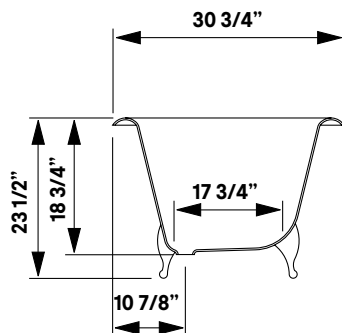

Regal Cast Iron Bath With Shaughnessy Feet

#2170 | 68"L x 31"W x 24"H
305 lbs, 50 gallons

Cheviot Products' cast iron bathtubs are hand-made in Europe with the finest materials. Fired with a thick coating of AA grade titanium-based enamel for unparalleled hardness and non-porosity, the extremely durable surface is easy to clean and resistant to stains, bacteria and other microbes. Cast iron also keeps your bath warm for the longest possible time.

Rim Configuration
Flat Area on Rim

Colours
White or Biscuit Interior with Matching or Custom Colour Exterior

Feet
Brass Plated, Brushed Nickel, Chrome Plated, Polished Nickel, White Coated, Antique Bronze

Note
Rough-in dimensions may vary +/- 1/2" and are subject to change. No responsibility is assumed by Cheviot Products Inc. One Year Limited Warranty against manufacturer's defects.

Related Products