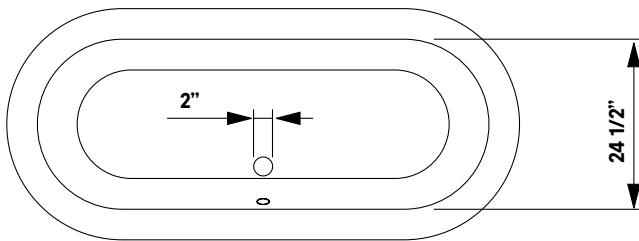

Regal Cast Iron Bath With Shaughnessy Feet

#2169 | 61"L x 31"W x 24"H
280 lbs, 45 gallons

Cheviot Products' cast iron bathtubs are hand-made in Europe with the finest materials. Fired with a thick coating of AA grade titanium-based enamel for unparalleled hardness and non-porosity, the extremely durable surface is easy to clean and resistant to stains, bacteria and other microbes. Cast iron also keeps your bath warm for the longest possible time.

Rim Configuration
Continuous Rolled Rim

Colours
White or Biscuit Interior with Matching or Custom Colour Exterior

Feet
Brass Plated, Brushed Nickel, Chrome Plated, Polished Nickel, White Coated, Antique Bronze

Note
Rough-in dimensions may vary +/- 1/2" and are subject to change. No responsibility is assumed by Cheviot Products Inc. One Year Limited Warranty against manufacturer's defects.

Related Products