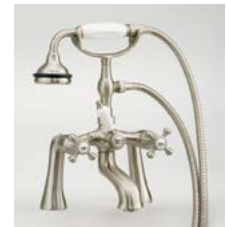

#2222 Waste &
Overflow

#5106 Tub Filler
with Hand Shower