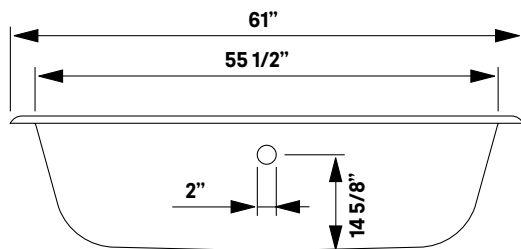

Regal Cast Iron Bath With Shaughnessy Feet

#2168 | 61"L x 31"W x 24"H
280 lbs, 45 gallons

Cheviot Products' cast iron bathtubs are hand-made in Europe with the finest materials. Fired with a thick coating of AA grade titanium-based enamel for unparalleled hardness and non-porosity, the extremely durable surface is easy to clean and resistant to stains, bacteria and other microbes. Cast iron also keeps your bath warm for the longest possible time.

Rim Configuration
Flat Area on Rim

Colours
White or Biscuit Interior with Matching or Custom Colour Exterior

Feet
Brass Plated, Brushed Nickel, Chrome Plated, Polished Nickel, White Coated, Antique Bronze

Note
Rough-in dimensions may vary +/- 1/2" and are subject to change. No responsibility is assumed by Cheviot Products Inc. One Year Limited Warranty against manufacturer's defects.

Related Products