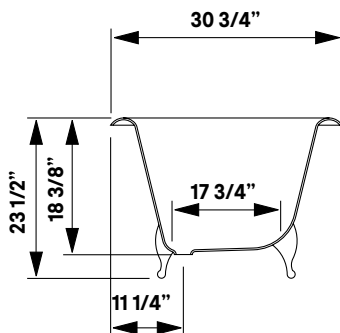

Regal Cast Iron Bath With Shaughnessy Feet

#2168 | 61"L x 31"W x 24"H
280 lbs, 45 gallons

Cheviot Products' cast iron bathtubs are hand-made in Europe with the finest materials. Fired with a thick coating of AA grade titanium-based enamel for unparalleled hardness and non-porosity, the extremely durable surface is easy to clean and resistant to stains, bacteria and other microbes. Cast iron also keeps your bath warm for the longest possible time.

Rim Configuration
Flat Area on Rim

Colours
White or Biscuit Interior with Matching or Custom Colour Exterior

Feet
Brass Plated, Brushed Nickel, Chrome Plated, Polished Nickel, White Coated, Antique Bronze

Note
Rough-in dimensions may vary +/- 1/2" and are subject to change. No responsibility is assumed by Cheviot Products Inc. One Year Limited Warranty against manufacturer's defects.

Related Products