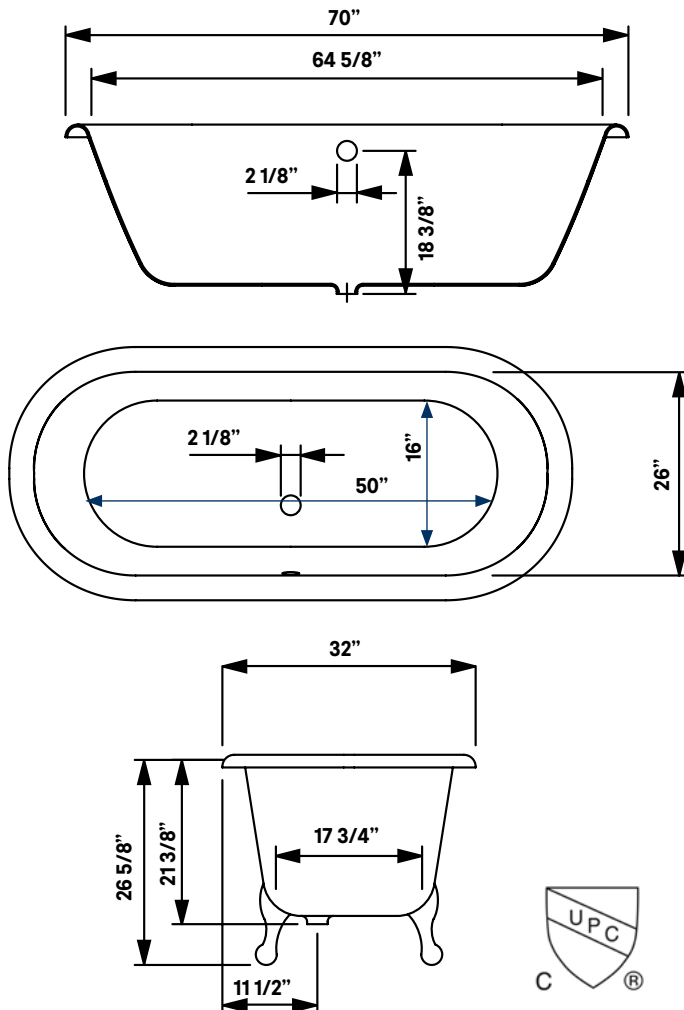

Regal Cast Iron Bath With Shaughnessy Feet

#2181 | 70"L x 32"W x 26"H
302 lbs, 63 gallons

Cheviot Products' cast iron bathtubs are hand-made in Europe with the finest materials. Fired with a thick coating of AA grade titanium-based enamel for unparalleled hardness and non-porosity, the extremely durable surface is easy to clean and resistant to stains, bacteria and other microbes. Cast iron also keeps your bath warm for the longest possible time.

Rim Configuration
Continuous Rolled Rim

Colours
White, Custom Colour Exterior

Feet
Brass Plated, Brushed Nickel,
Chrome Plated, Polished Nickel,
White Coated, Antique Bronze

Note
Rough-in dimensions may vary +/-
1/2" and are subject to change.
No responsibility is assumed by
Cheviot Products Inc.
One Year Limited
Warranty against
manufacturer's defects.

Related Products