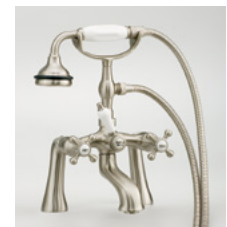

### Feet

Available in Brass, Chrome,  
Brushed Nickel, Polished Nickel,  
Antique Bronze and White

### Related Products

#5127 Tub Filler  
with Hand Shower

#5106 Tub Filler  
with Hand Shower

#3411 Water  
Supply Lines

#2222 Waste &  
Overflow