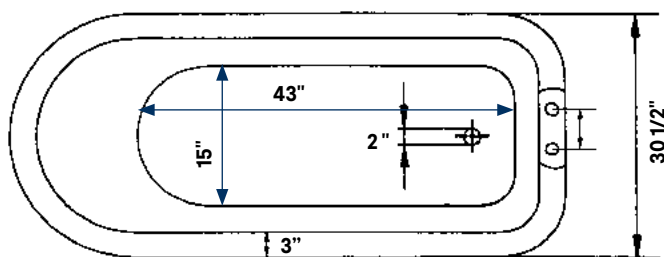

Traditional Cast Iron Bath

#2107 | 68" L x 30" W x 24" H
310 lbs, 59.5 Gallons

Cheviot Products' cast iron bathtubs are hand-made in Europe with the finest materials. Fired with a thick coating of AA grade titanium-based enamel for unparalleled hardness and non-porosity, the extremely durable surface is easy to clean and resistant to stains, bacteria and other microbes. Cast iron also keeps your bath warm for the longest possible time.

Rim Configuration

Flat Area for Faucet Holes.
Please specify c.c. measurement

Colours

White Interior & Exterior
White Interior & Custom
Colour Exterior

Feet

Available in Brass, Chrome,
Brushed Nickel, Polished Nickel,
Antique Bronze and White

Note

Rough-in dimensions may vary +/-
1/2" and are subject to change.
No responsibility is assumed by
Cheviot Products Inc.
One Year Limited
Warranty against
manufacturer's defects.

Related Products