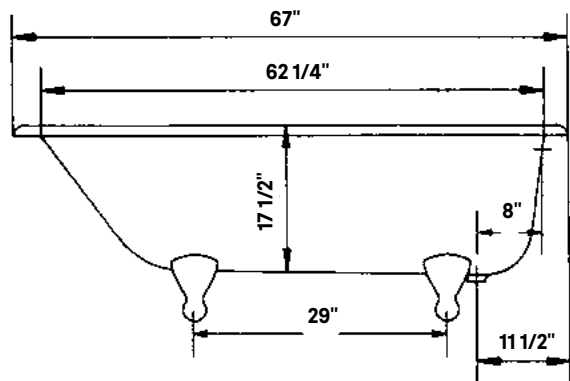

Traditional Cast Iron Bath

#2107 | 68" L x 30" W x 24" H
310 lbs, 59.5 Gallons

Cheviot Products' cast iron bathtubs are hand-made in Europe with the finest materials. Fired with a thick coating of AA grade titanium-based enamel for unparalleled hardness and non-porosity, the extremely durable surface is easy to clean and resistant to stains, bacteria and other microbes. Cast iron also keeps your bath warm for the longest possible time.

Rim Configuration

Flat Area for Faucet Holes.
Please specify c.c. measurement

Colours

White Interior & Exterior
White Interior & Custom
Colour Exterior

Feet

Available in Brass, Chrome,
Brushed Nickel, Polished Nickel,
Antique Bronze and White

Note

Rough-in dimensions may vary +/-
1/2" and are subject to change.
No responsibility is assumed by
Cheviot Products Inc.
One Year Limited
Warranty against
manufacturer's defects.

Related Products