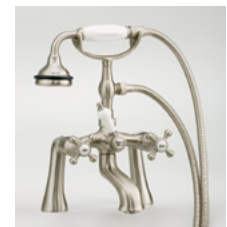

## Related Products

#5127 Tub Filler  
with Hand Shower

#5106 Tub Filler  
with Hand Shower

#3411 Water  
Supply Lines

#2222 Waste &  
Overflow

#2107 Shown

## Traditional Cast Iron Bath

#2107 | 68" L x 30" W x 24" H  
310 lbs, 59.5 Gallons

Cheviot Products' cast iron bathtubs are hand-made in Europe with the finest materials. Fired with a thick coating of AA grade titanium-based enamel for unparalleled hardness and non-porosity, the extremely durable surface is easy to clean and resistant to stains, bacteria and other microbes. Cast iron also keeps your bath warm for the longest possible time.