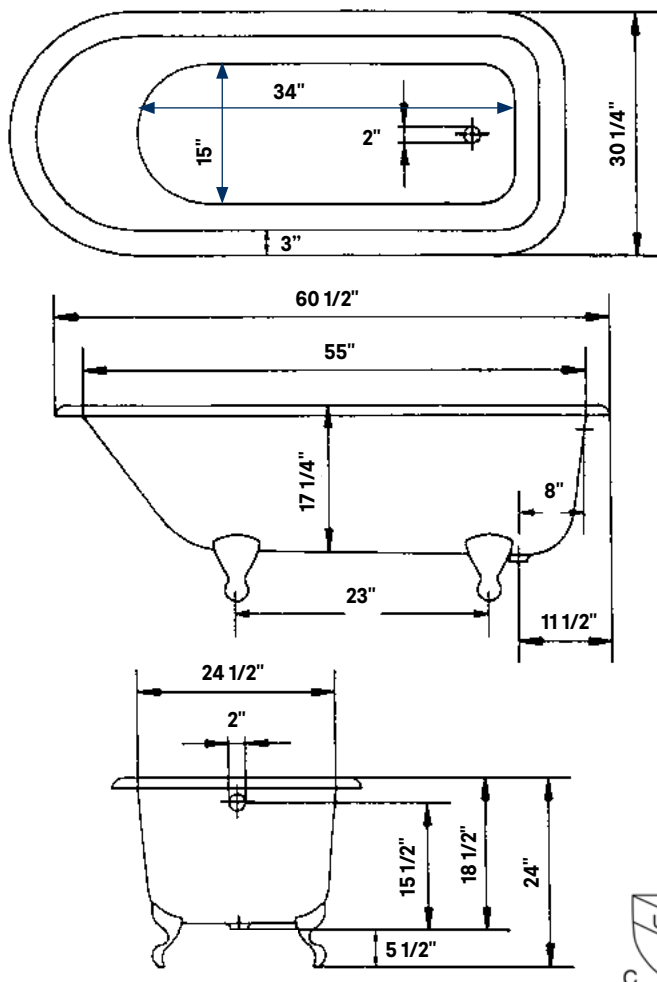

Traditional Cast Iron Bath

#2104 | 61"L x 30"W x 24"H
275lbs, 53 Gallons

Cheviot Products' cast iron bathtubs are hand-made in Europe with the finest materials. Fired with a thick coating of AA grade titanium-based enamel for unparalleled hardness and non-porosity, the extremely durable surface is easy to clean and resistant to stains, bacteria and other microbes. Cast iron also keeps your bath warm for the longest possible time.

Rim Configuration
Continuous Rolled Rim

Colours
White Interior & Exterior
White Interior & Custom
Colour Exterior

Feet
Available in Brass, Chrome,
Brushed Nickel, Polished Nickel,
Antique Bronze and White

Note
Rough-in dimensions may vary +/-
1/2" and are subject to change.
No responsibility is assumed by
Cheviot Products Inc.
One Year Limited
Warranty against
manufacturer's defects.

Related Products