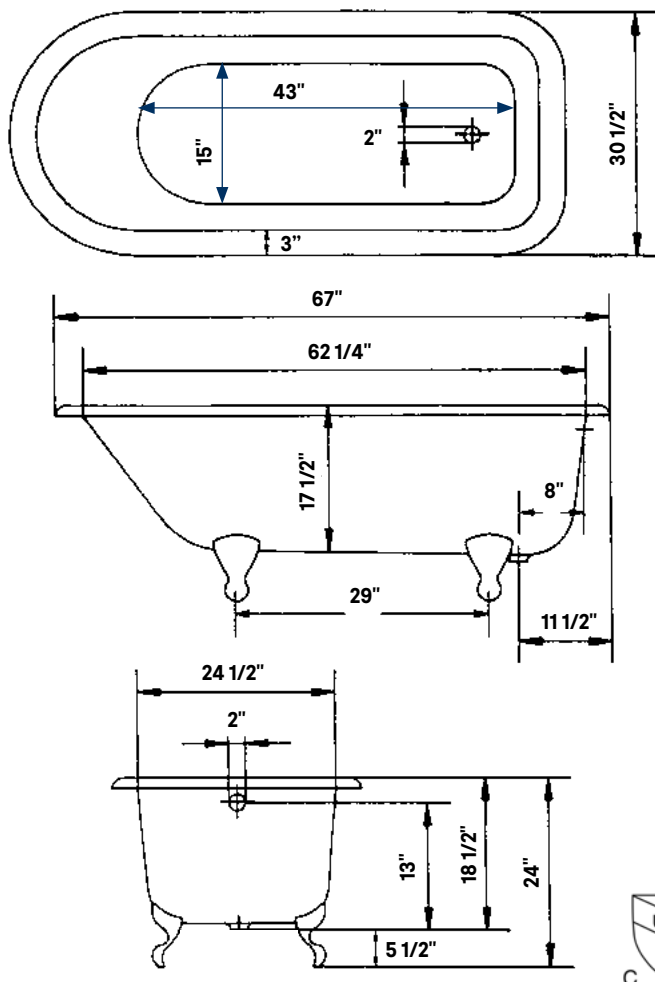

Traditional Cast Iron Bath

#2106 | 68" L x 30" W x 24" H
310lbs, 59.5 Gallons

Cheviot Products' cast iron bathtubs are hand-made in Europe with the finest materials. Fired with a thick coating of AA grade titanium-based enamel for unparalleled hardness and non-porosity, the extremely durable surface is easy to clean and resistant to stains, bacteria and other microbes. Cast iron also keeps your bath warm for the longest possible time.

Rim Configuration
Continuous Rolled Rim

Colours
White Interior & Exterior
White Interior & Custom
Colour Exterior

Feet
Available in Brass, Chrome,
Brushed Nickel, Polished Nickel,
Antique Bronze and White

Note
Rough-in dimensions may vary +/-
1/2" and are subject to change.
No responsibility is assumed by
Cheviot Products Inc.
One Year Limited
Warranty against
manufacturer's defects.

Related Products