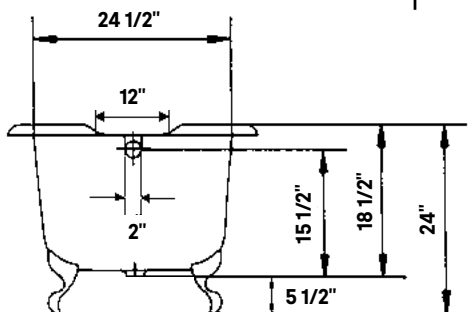

Traditional Cast Iron Bath

#2107 | 68" L x 30" W x 24" H
310 lbs, 59.5 Gallons

Cheviot Products' cast iron bathtubs are hand-made in Europe with the finest materials. Fired with a thick coating of AA grade titanium-based enamel for unparalleled hardness and non-porosity, the extremely durable surface is easy to clean and resistant to stains, bacteria and other microbes. Cast iron also keeps your bath warm for the longest possible time.

Rim Configuration

Flat Area for Faucet Holes.
Please specify c.c. measurement

Colours

White Interior & Exterior
White Interior & Custom
Colour Exterior

Feet

Available in Brass, Chrome,
Brushed Nickel, Polished Nickel,
Antique Bronze and White

Note

Rough-in dimensions may vary +/-
1/2" and are subject to change.
No responsibility is assumed by
Cheviot Products Inc.
One Year Limited
Warranty against
manufacturer's defects.

Related Products