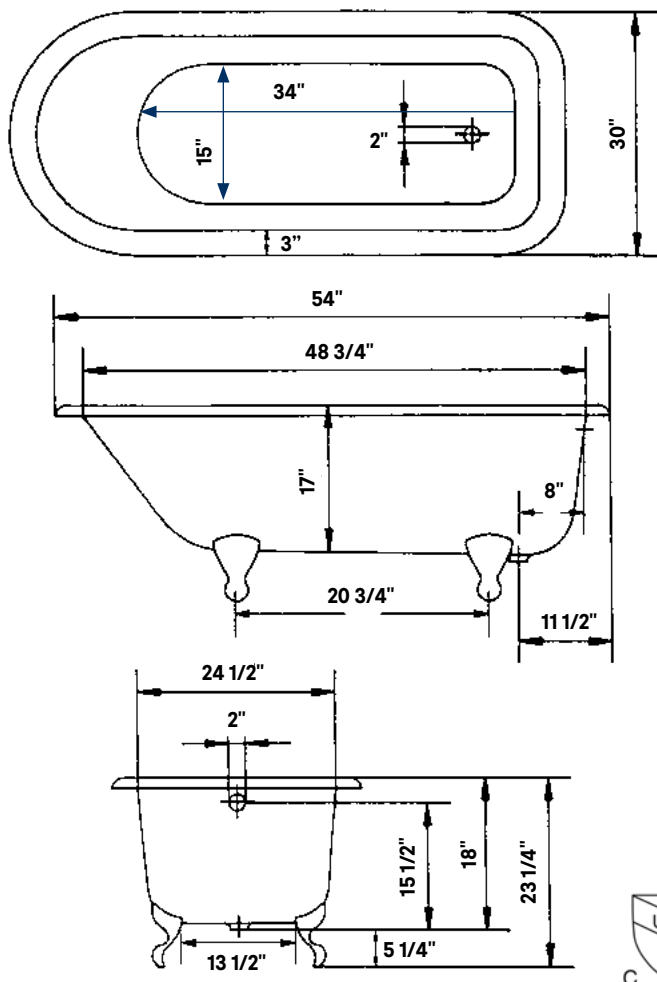

Traditional Cast Iron Bath

#2094 | 54" L x 30" W x 24" H
230lbs, 46 Gallons

Cheviot Products' cast iron bathtubs are hand-made in Europe with the finest materials. Fired with a thick coating of AA grade titanium-based enamel for unparalleled hardness and non-porosity, the extremely durable surface is easy to clean and resistant to stains, bacteria and other microbes. Cast iron also keeps your bath warm for the longest possible time.

Rim Configuration
Continuous Rolled Rim

Colours
White Interior & Exterior
White Interior & Custom Colour Exterior

Feet
Available in Brass, Chrome, Brushed Nickel, Polished Nickel, Antique Bronze and White

Note
Rough-in dimensions may vary +/- 1/2" and are subject to change. No responsibility is assumed by Cheviot Products Inc. One Year Limited Warranty against manufacturer's defects.

Related Products