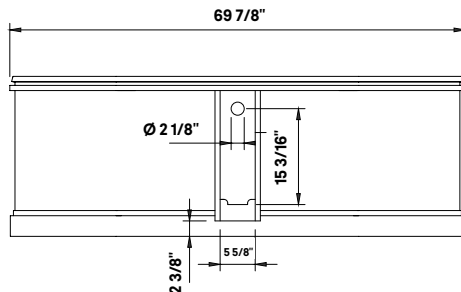

## Buckingham Cast Iron Bath

#2141 | 69 7/8" L x 31 1/8" W x 24" H  
534 lbs, 46 Gallons

Cheviot Products' cast iron bathtubs are hand-made in Europe with the finest materials. Fired with a thick coating of AA grade titanium-based enamel for unparalleled hardness and non-porosity, the extremely durable surface is easy to clean and resistant to stains, bacteria and other microbes. Cast iron also keeps your bath warm for the longest possible time.

### Note

Rough-in dimensions may vary +/- 1/2" and are subject to change.  
No responsibility is assumed by Cheviot Products Inc.  
One Year Limited Warranty against manufacturer's defects.