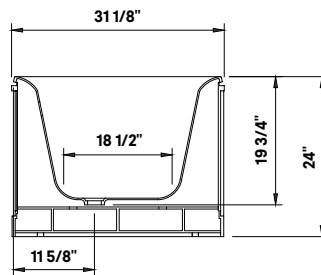

## Buckingham Cast Iron Bath

#2141 | 69 7/8" L x 31 1/8" W x 24" H  
534 lbs, 46 Gallons

Cheviot Products' cast iron bathtubs are hand-made in Europe with the finest materials. Fired with a thick coating of AA grade titanium-based enamel for unparalleled hardness and non-porosity, the extremely durable surface is easy to clean and resistant to stains, bacteria and other microbes. Cast iron also keeps your bath warm for the longest possible time.

### Note

Rough-in dimensions may vary +/- 1/2" and are subject to change.  
No responsibility is assumed by Cheviot Products Inc.  
One Year Limited Warranty against manufacturer's defects.