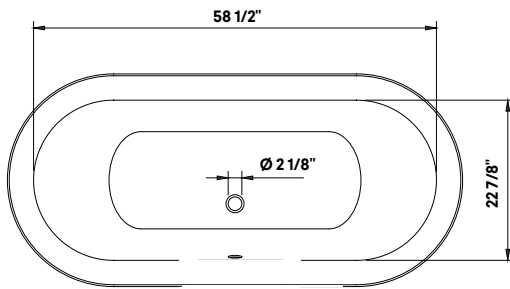

## Buckingham Cast Iron Bath

#2141 | 69 7/8" L x 31 1/8" W x 24" H  
534 lbs, 46 Gallons

Cheviot Products' cast iron bathtubs are hand-made in Europe with the finest materials. Fired with a thick coating of AA grade titanium-based enamel for unparalleled hardness and non-porosity, the extremely durable surface is easy to clean and resistant to stains, bacteria and other microbes. Cast iron also keeps your bath warm for the longest possible time.

### Rim Configuration

Continuous Flared Rim

### Note

Rough-in dimensions may vary +/- 1/2" and are subject to change.  
No responsibility is assumed by Cheviot Products Inc.  
One Year Limited Warranty against manufacturer's defects.