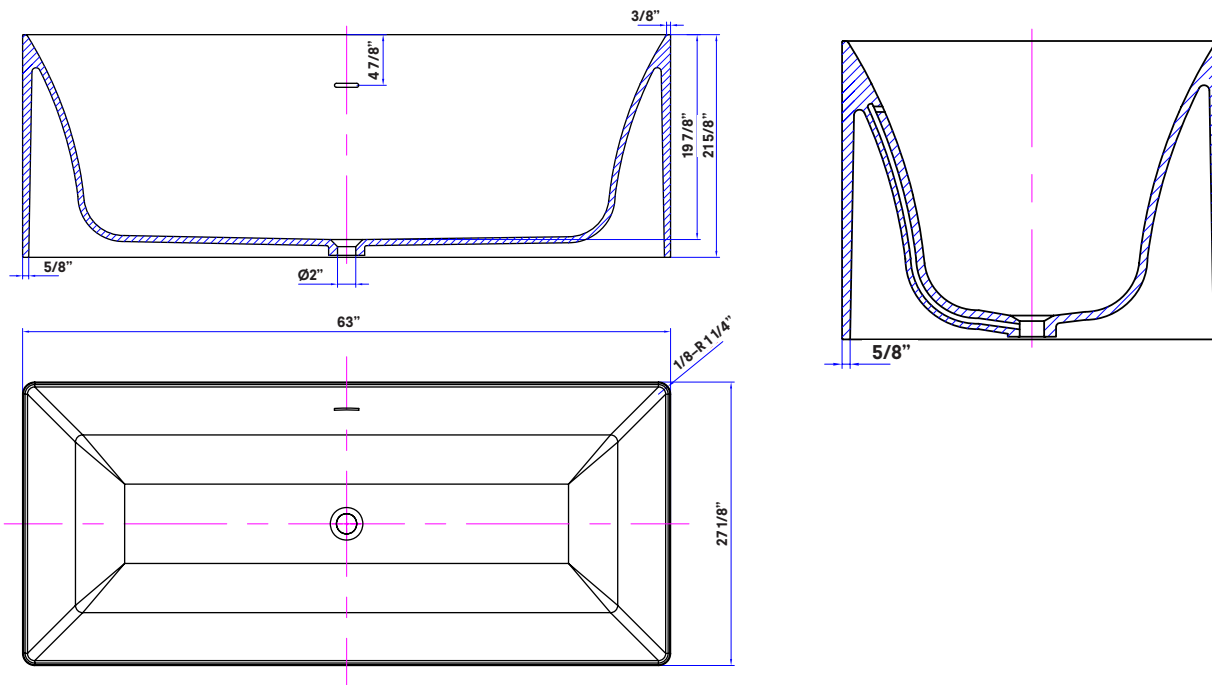

## Navona Solid Surface Bathtub

**#4131 | 63" L x 27 1/2" W x 21 5/8" H**  
Weight 419 lbs, Capacity 66 gallons

Cheviot Products' solid surface bathtubs are hand-formed, using the latest generation of composite resin materials. Warm to the touch and possessing superior insulation properties, these bathtubs are ideal for those who prefer a long, hot soak. Inherently harder and stronger than acrylic, solid surface bathtubs are also impervious to creaking and flexing. Polished by hand to a glossy sheen, the material is stain resistant and easy to clean and maintain.

**Rim Configuration**  
Slimline

**Colours**  
Gloss White

**Note**  
Rough-in dimensions may vary +/- 1/2" and are subject to change. No responsibility is assumed by Cheviot Products Inc. One Year Limited Warranty against manufacturer's defects.