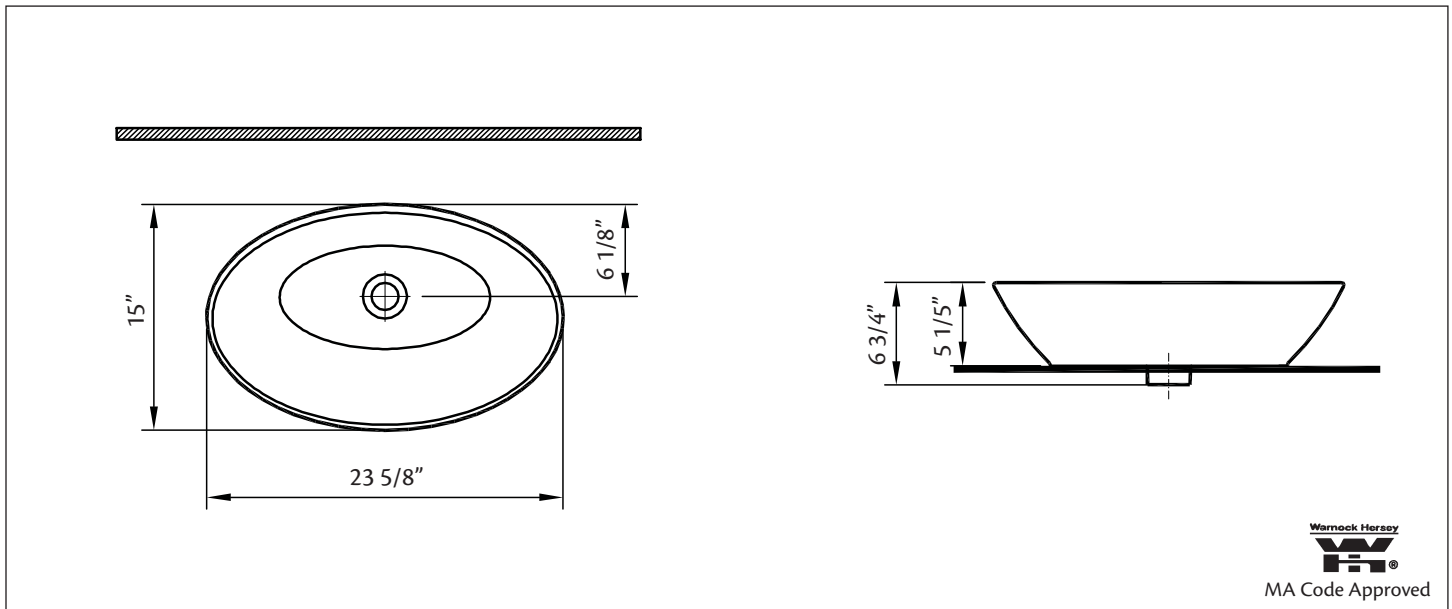

1276 GEO Overcounter Lavatory

23 5/8" x 15" x 5 1/2" O.D.

Cheviot Products' fireclay lavatories are crafted from dense, heat-resistant clay fired at extremely high temperatures. Coated with a thick enamel of fine powdered glass, this product is stronger, warp-resistant and highly durable for ease of cleaning and resistance to bacteria and other microbes.

Colours: White

No overflow hole: 5297 Dome Drain must be used.

Related Products:

5296 THAMES
Overcounter Faucet

Note: Rough-in dimensions may vary +/- 1/2" and are subject to change. No responsibility is assumed by Cheviot Products Inc. One Year Limited Warranty against manufacturer's defects.