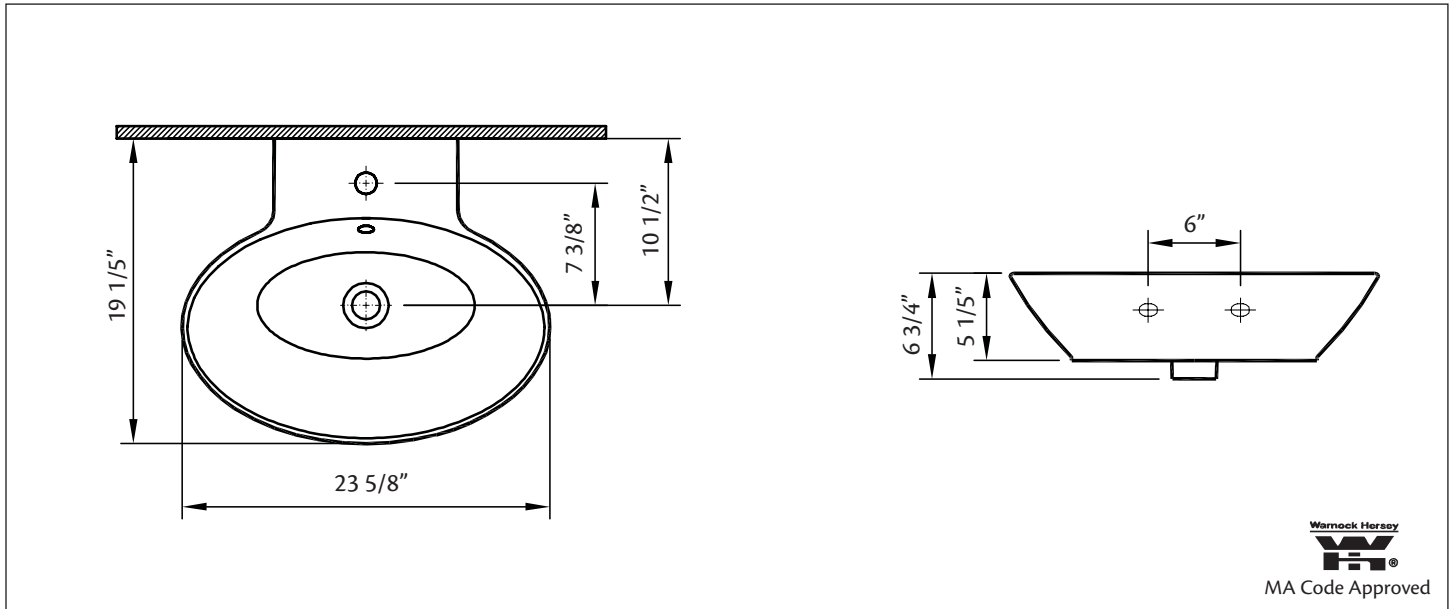

## 1277 GEO Overcounter Lavatory

23 5/8" x 19 1/2" x 5 1/2" O.D.

*Cheviot Products' fireclay lavatories are crafted from dense, heat-resistant clay fired at extremely high temperatures. Coated with a thick enamel of fine powdered glass, this product is stronger, warp-resistant and highly durable for ease of cleaning and resistance to bacteria and other microbes.*

**Colours:** White

**Drillings:** Single hole drilling only

**Related Products:**

**5214 CITY**  
 Single Hole Faucet

**5216 METRO**  
 Single Hole Faucet

**Note:** Rough-in dimensions may vary +/- 1/2" and are subject to change. No responsibility is assumed by Cheviot Products Inc. One Year Limited Warranty against manufacturer's defects.