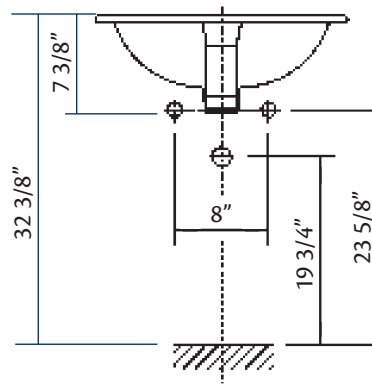

## 1108 IBIZA Drop-In Basin

20 1/2" x 18 1/8"

*Cheviot Products' vitreous china lavatories are finely crafted for outstanding beauty and practicality. Fired onto each sink is a fine glaze of powdered glass to ensure a lifetime of durability, ease of cleaning, and resistance to bacteria and other microbes.*

Wernack Hersey  
  
 MA Code Approved

**Colours:** White, Biscuit

**Drillings:** 4" drilling only

### Related Products:

**5236 4" Centreset  
 Faucet**

**Note:** Rough-in dimensions may vary +/- 1/2" and are subject to change. No responsibility is assumed by Cheviot Products Inc. One Year Limited Warranty against manufacturer's defects.