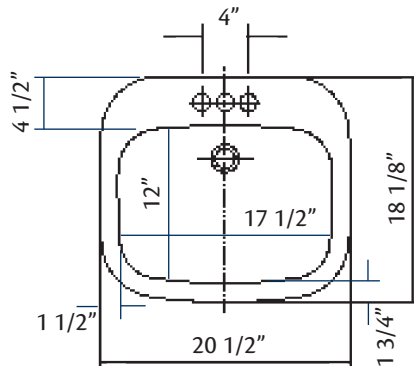

## 1108 IBIZA Drop-In Basin

20 1/2" x 18 1/8"

*Cheviot Products' vitreous china lavatories are finely crafted for outstanding beauty and practicality. Fired onto each sink is a fine glaze of powdered glass to ensure a lifetime of durability, ease of cleaning, and resistance to bacteria and other microbes.*

Wernack Hersey  
  
 MA Code Approved

**Colours:** White, Biscuit

**Drillings:** 4" drilling only

### Related Products:

**5236 4" Centreset  
 Faucet**

**Note:** Rough-in dimensions may vary +/- 1/2" and are subject to change. No responsibility is assumed by Cheviot Products Inc. One Year Limited Warranty against manufacturer's defects.