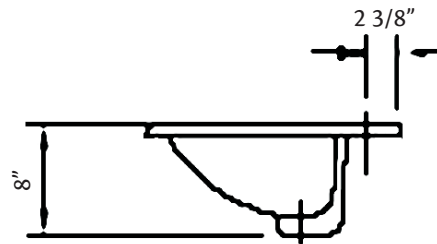

1188 BALI Drop-in Basin

21 1/4" x 17 1/2" O.D.

Cheviot Products' vitreous china lavatories are finely crafted for outstanding beauty and practicality. Fired onto each sink is a fine glaze of powdered glass to ensure a lifetime of durability, ease of cleaning, and resistance to bacteria and other microbes.

MA Code Approved

Colours: White

Drillings: Single hole only

No overflow hole: 5297 Dome Drain must be used.

Related Products:

5214 CITY
Single Hole Faucet

5216 METRO
Single Hole Faucet

Note: Rough-in dimensions may vary +/- 1/2" and are subject to change. No responsibility is assumed by Cheviot Products Inc. One Year Limited Warranty against manufacturer's defects.