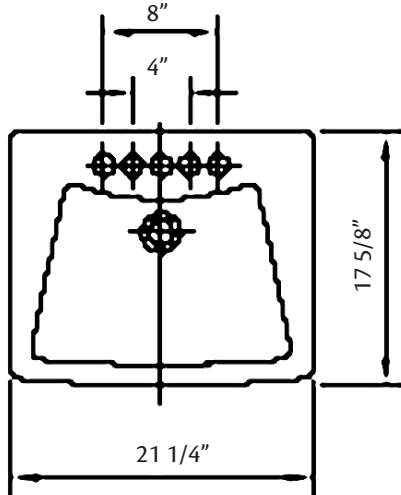

1188 BALI Drop-in Basin

21 1/4" x 17 1/2" O.D.

Cheviot Products' vitreous china lavatories are finely crafted for outstanding beauty and practicality. Fired onto each sink is a fine glaze of powdered glass to ensure a lifetime of durability, ease of cleaning, and resistance to bacteria and other microbes.

MA Code Approved

Colours: White

Drillings: Single hole only

No overflow hole: 5297 Dome Drain must be used.

Related Products:

5214 CITY
Single Hole Faucet

5216 METRO
Single Hole Faucet

Note: Rough-in dimensions may vary +/- 1/2" and are subject to change. No responsibility is assumed by Cheviot Products Inc. One Year Limited Warranty against manufacturer's defects.