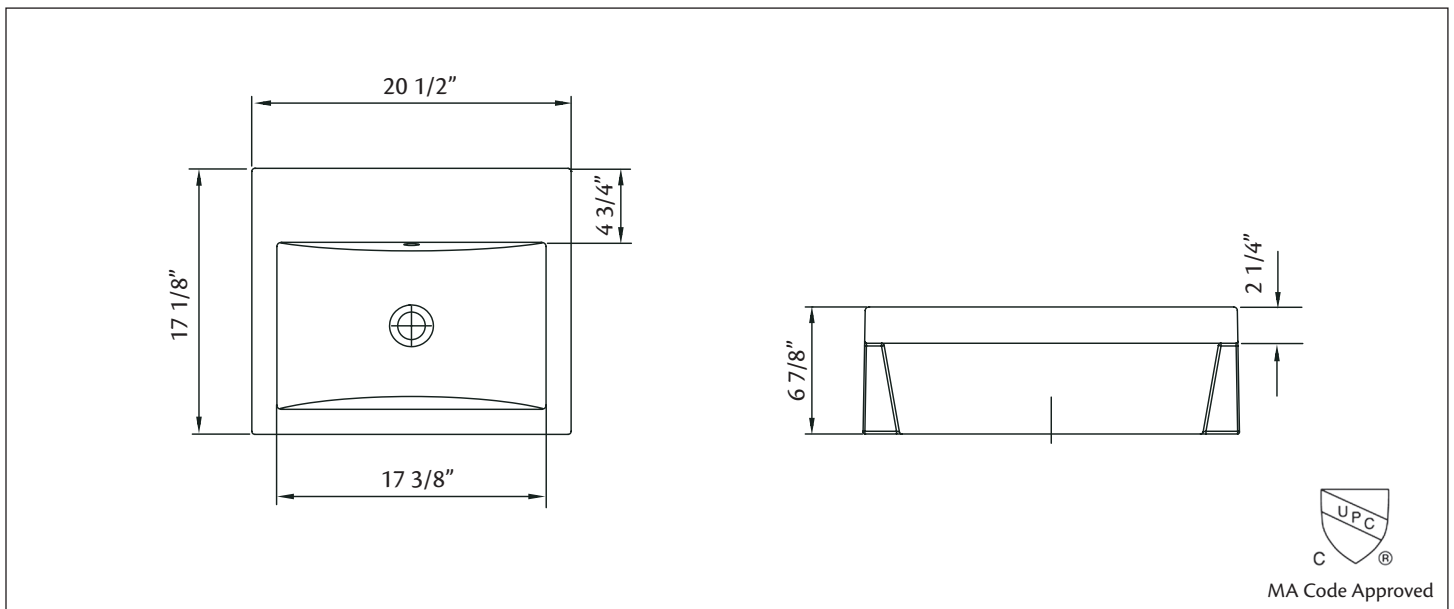

1190 CAMILLA Semi-Recessed Basin

20 1/2" x 17 1/4" O.D.

Cheviot Products' vitreous china lavatories are finely crafted for outstanding beauty and practicality. Fired onto each sink is a fine glaze of powdered glass to ensure a lifetime of durability, ease of cleaning, and resistance to bacteria and other microbes.

Colours: White

Drillings: Single hole and 8" drilling

Related Products:

7788 CONTEMPORARY
Widespread Faucet

5214 CITY
Single Hole Faucet

5216 METRO
Single Hole Faucet

Note: Rough-in dimensions may vary +/- 1/2" and are subject to change. No responsibility is assumed by Cheviot Products Inc. One Year Limited Warranty against manufacturer's defects.