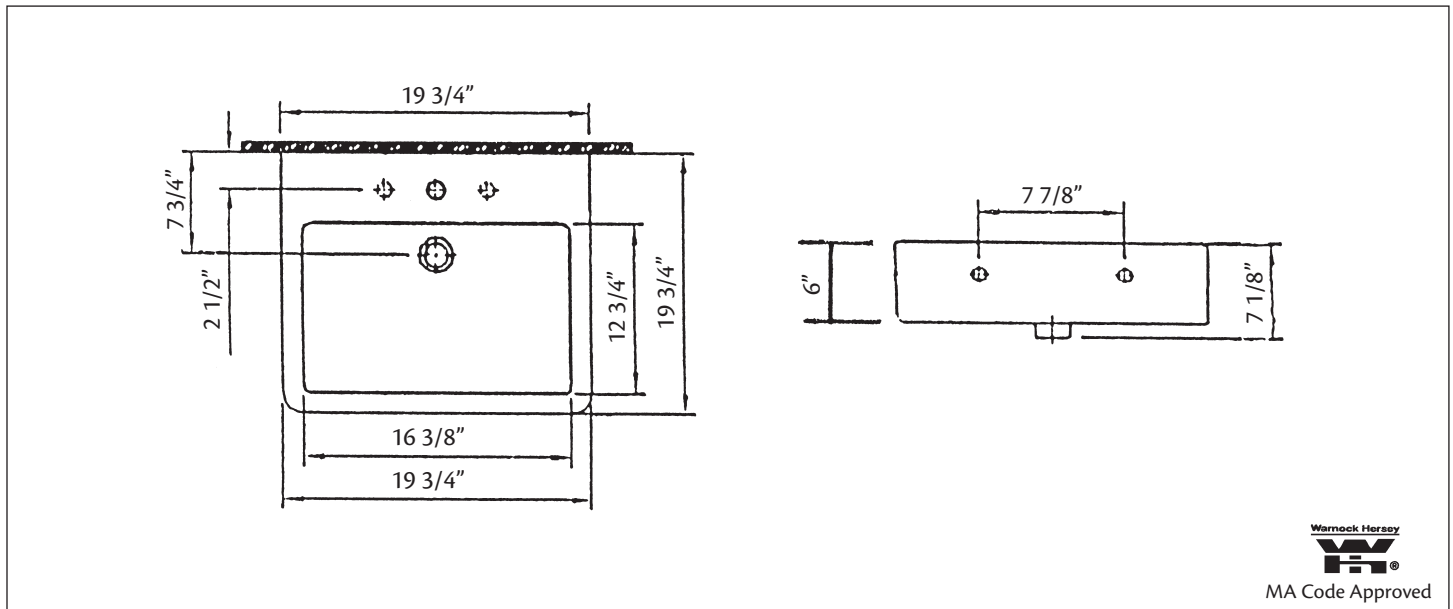

## 1230/19 NUOVELLA Overcounter Lavatory

19 3/4" x 19 3/4" x 6" O.D.

*Cheviot Products' fireclay lavatories are crafted from dense, heat-resistant clay fired at extremely high temperatures. Coated with a thick enamel of fine powdered glass, this product is stronger, warp-resistant and highly durable for ease of cleaning and resistance to bacteria and other microbes.*

Warnock Hersey  
  
 MA Code Approved

**Colours:** White

**Drillings:** Single hole drilling only

### Related Products:

**5214 CITY**  
 Single Hole Faucet

**5216 METRO**  
 Single Hole Faucet

**Note:** Rough-in dimensions may vary +/- 1/2" and are subject to change. No responsibility is assumed by Cheviot Products Inc. One Year Limited Warranty against manufacturer's defects.