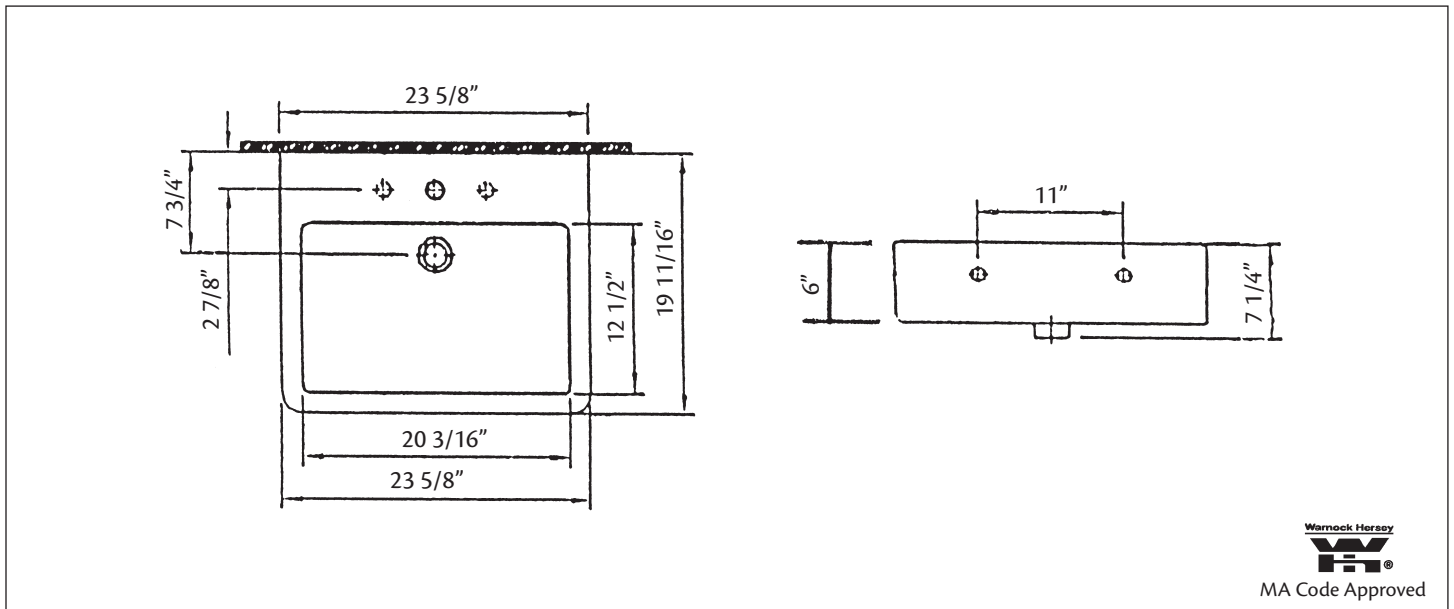

## 1230/23 NUOVELLA Overcounter Lavatory

23 5/8" x 19 11/16" x 6" O.D.

*Cheviot Products' fireclay lavatories are crafted from dense, heat-resistant clay fired at extremely high temperatures. Coated with a thick enamel of fine powdered glass, this product is stronger, warp-resistant and highly durable for ease of cleaning and resistance to bacteria and other microbes.*

**Colours:** White

**Drillings:** Single hole and 8" drilling

### Related Products:

**7788 CONTEMPORARY**  
Widespread Faucet

**5214 CITY**  
Single Hole Faucet

**5216 METRO**  
Single Hole Faucet

**Note:** Rough-in dimensions may vary +/- 1/2" and are subject to change. No responsibility is assumed by Cheviot Products Inc. One Year Limited Warranty against manufacturer's defects.