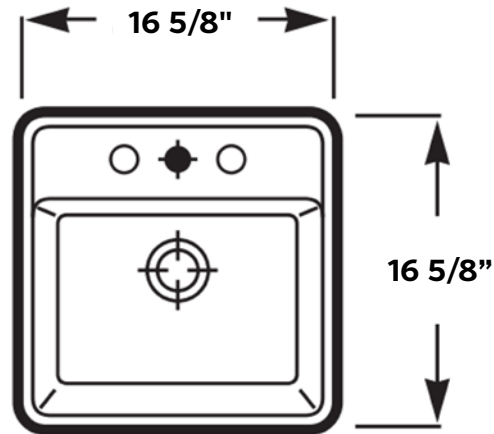

Related Products

#5297 Umbrella
Drain Assembly

#1239-WH-1 Shown

Serena Vessel Sink

#1239 | 16 5/8" x 16 5/8" x 5 1/8"

Cheviot Products vitreous china sinks are finely crafted for outstanding beauty and practicality. Fired onto each sink is a fine glaze of powdered glass to ensure a lifetime of durability, ease of cleaning, and resistance to bacteria and other microbes.

Construction
Vitreous China

No Overflow hole

Colours
Gloss White

Note
Rough-in dimensions may vary +/- 1/2" and are subject to change. No responsibility is assumed by Cheviot Products Inc. One Year Limited Warranty against manufacturer's defects.