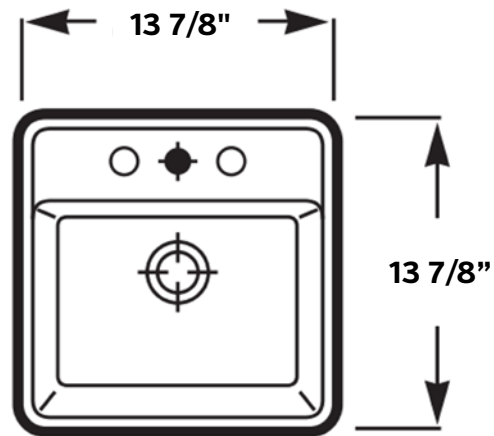

#1239-WH-1 Shown

Serena Vessel Sink

#1238 | 13 7/8" x 13 7/8" x 5 1/8"

Cheviot Products vitreous china sinks are finely crafted for outstanding beauty and practicality. Fired onto each sink is a fine glaze of powdered glass to ensure a lifetime of durability, ease of cleaning, and resistance to bacteria and other microbes.

Construction
Vitreous China

No Overflow hole

Colours
Gloss White

Note
Rough-in dimensions may vary +/- 1/2" and are subject to change. No responsibility is assumed by Cheviot Products Inc. One Year Limited Warranty against manufacturer's defects.

Related Products

#5297 Umbrella
Drain Assembly

#1239-WH-1 Shown

Serena Vessel Sink

#1239 | 16 5/8" x 16 5/8" x 5 1/8"

Cheviot Products vitreous china sinks are finely crafted for outstanding beauty and practicality. Fired onto each sink is a fine glaze of powdered glass to ensure a lifetime of durability, ease of cleaning, and resistance to bacteria and other microbes.