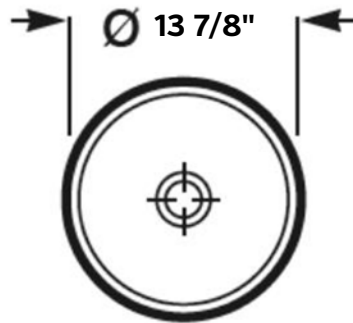

#1241-SL Shown

*Note: Slate finish is now discontinued.

Sisko Vessel Sink

#1241 | 13 7/8" x 13 7/8" x 5 3/4"

Cheviot Products vitreous china sinks are finely crafted for outstanding beauty and practicality. Fired onto each sink is a fine glaze of powdered glass to ensure a lifetime of durability, ease of cleaning, and resistance to bacteria and other microbes.

Construction
Vitreous China

No Overflow hole

Colours
Gloss White, Matte Black

Note
Rough-in dimensions may vary +/- 1/2" and are subject to change. No responsibility is assumed by Cheviot Products Inc. One Year Limited Warranty against manufacturer's defects.