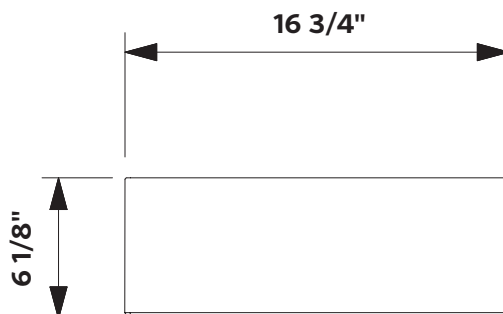

#1262-WH-1 Shown

Bold Vessel Sink

#1262 | 17 7/8" x 16 3/4" x 6 1/8"

Cheviot Products fireclay lavatories are finely crafted for outstanding beauty and practicality. Fired onto each sink is a fine glaze of powdered glass to ensure a lifetime of durability, ease of cleaning, and resistance to bacteria and other microbes.

Construction
Fireclay

Drillings
Single Faucet Hole

No overflow hole. #5297
Umbrella Drain must be use

Colours
Gloss White, Graphite, Matte
Gray, Matte White

Note
Rough-in dimensions may
vary +/- 1/2" and are subject
to change. No responsibility is
assumed by Cheviot Products
Inc. One Year Limited Warranty
against manufacturer's defects.