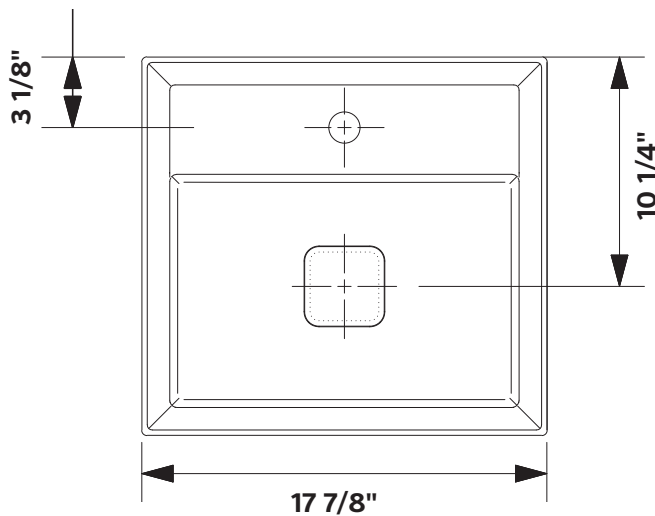

#1262-WH-1 Shown

Bold Vessel Sink

#1262 | 17 7/8" x 16 3/4" x 6 1/8"

Cheviot Products fireclay lavatories are finely crafted for outstanding beauty and practicality. Fired onto each sink is a fine glaze of powdered glass to ensure a lifetime of durability, ease of cleaning, and resistance to bacteria and other microbes.

Construction
Fireclay

Drillings
Single Faucet Hole

No overflow hole. #5297
Umbrella Drain must be use

Colours
Gloss White, Graphite, Matte
Gray, Matte White

Note
Rough-in dimensions may
vary +/- 1/2" and are subject
to change. No responsibility is
assumed by Cheviot Products
Inc. One Year Limited Warranty
against manufacturer's defects.