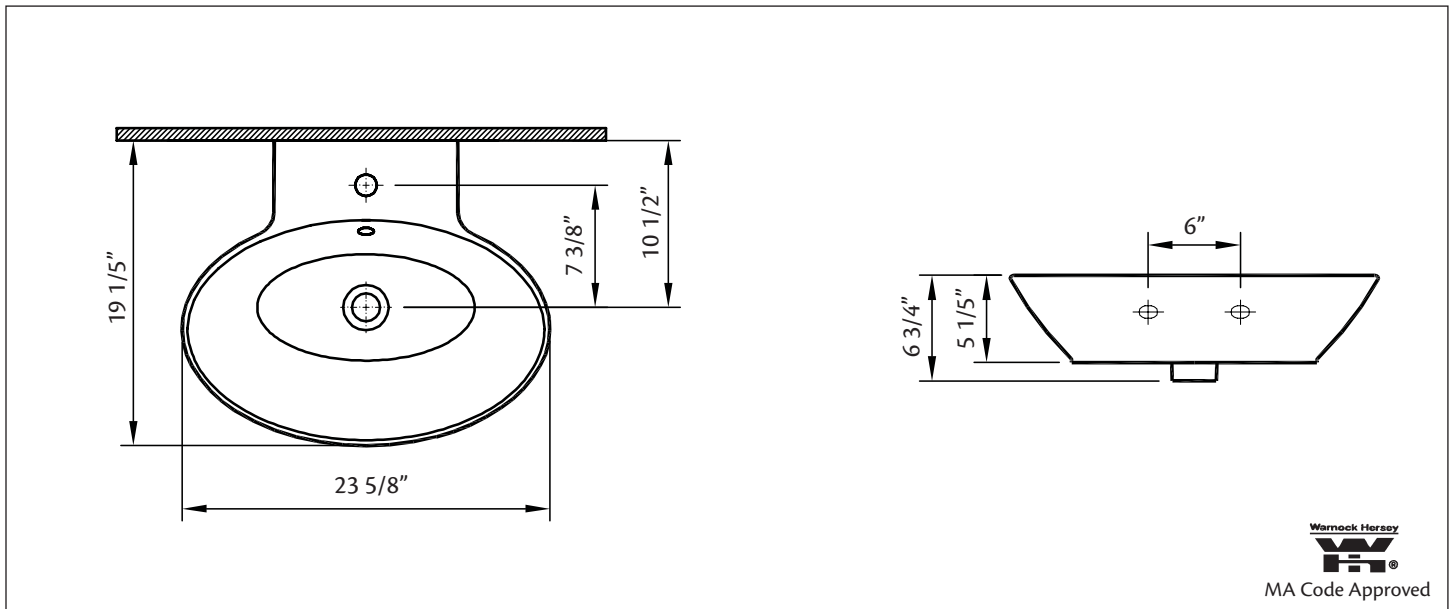

## 1277 GEO Overcounter Lavatory

23 5/8" x 19 1/2" x 5 1/2" O.D.

*Cheviot Products' fireclay lavatories are crafted from dense, heat-resistant clay fired at extremely high temperatures. Coated with a thick enamel of fine powdered glass, this product is stronger, warp-resistant and highly durable for ease of cleaning and resistance to bacteria and other microbes.*

### Related Products:

**5214 CITY**  
 Single Hole Faucet

**5216 METRO**  
 Single Hole Faucet

**Note:** Rough-in dimensions may vary +/- 1/2" and are subject to change. No responsibility is assumed by Cheviot Products Inc. One Year Limited Warranty against manufacturer's defects.