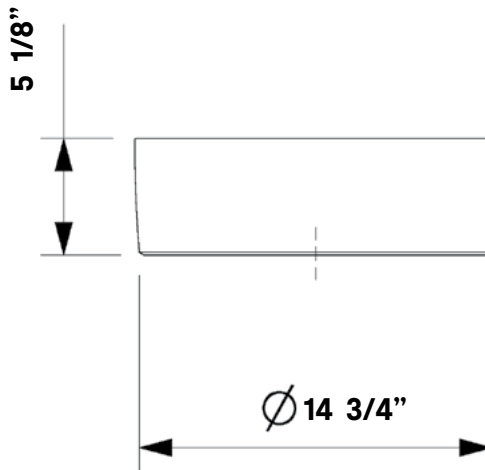

Flow Vessel Sink

#1280 | 15 3/8" x 15 3/8" x 5 1/8"

Cheviot Products vitreous china sinks are finely crafted for outstanding beauty and practicality. Fired onto each sink is a fine glaze of powdered glass to ensure a lifetime of durability, ease of cleaning, and resistance to bacteria and other microbes.

Construction
Vitreous China

No Overflow hole

Drillings
No Faucet Holes

Colours
Gloss White, Matte White,
Matte Black

Note
Rough-in dimensions may vary +/- 1/2" and are subject to change. No responsibility is assumed by Cheviot Products Inc. One Year Limited Warranty against manufacturers defects.