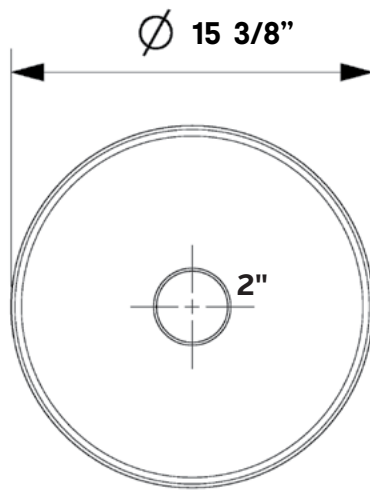

Flow Vessel Sink

#1280 | 15 3/8" x 15 3/8" x 5 1/8"

Cheviot Products vitreous china sinks are finely crafted for outstanding beauty and practicality. Fired onto each sink is a fine glaze of powdered glass to ensure a lifetime of durability, ease of cleaning, and resistance to bacteria and other microbes.

Construction
Vitreous China

No Overflow hole

Drillings
No Faucet Holes

Colours
Gloss White, Matte White,
Matte Black

Note
Rough-in dimensions may vary +/- 1/2" and are subject to change. No responsibility is assumed by Cheviot Products Inc. One Year Limited Warranty against manufacturers defects.