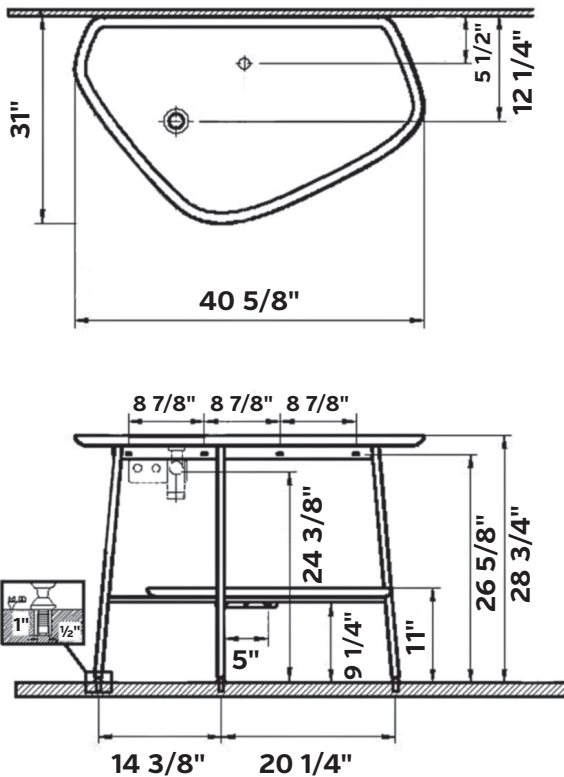

#1301-MW-1-BK Shown

PURAL Ceramic Counter

#1301 | 40 5/8" x 24 1/8" x 28 3/4"

Designed in collaboration with Milan-based American designer, Terri Pecora. Inspired by the heritage of communal bathing spaces and rituals, the award-winning Plural collection presents the bathroom as an informal living space, making it the new heart of the home. Organic-shaped design elements can be used in multiple combinations to form a personalised intimate setting, while a neutral colour palette and American Walnut wood finish bring a sense of warmth and domesticity.

Construction
Fireclay

Colours
Matte White
Metal Legs
Dark Oak Shelf

Note
Rough-in dimensions may vary +/- 1/2" and are subject to change. No responsibility is assumed by Cheviot Products Inc. One Year Limited Warranty against manufacturer's defects.

Vessel Sink Not Included