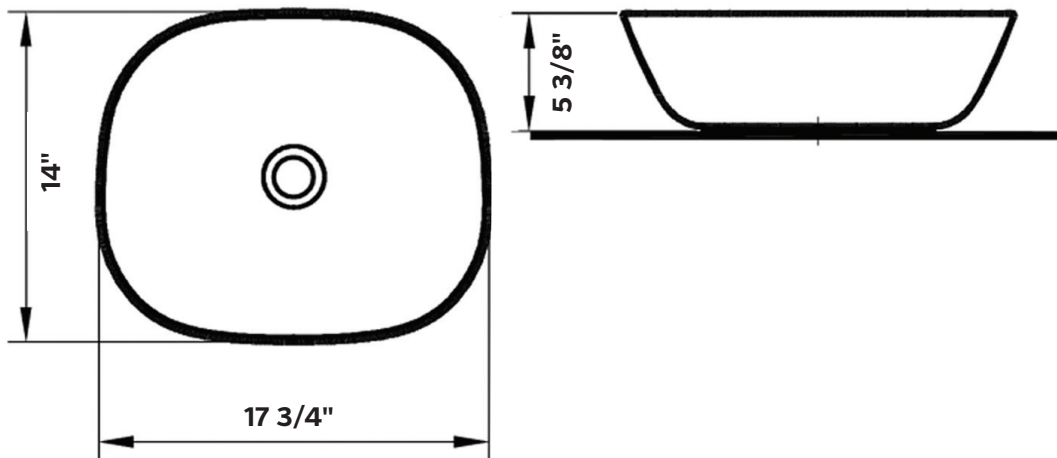

#1303-MW Shown

PLURAL Vessel Sink

#1303 | 17 3/4" x 14" x 5 3/8"

Designed in collaboration with Milan-based American designer, Terri Pecora. Inspired by the heritage of communal bathing spaces and rituals, the award-winning Plural collection presents the bathroom as an informal living space, making it the new heart of the home. Organic-shaped design elements can be used in multiple combinations to form a personalised intimate setting, while a neutral colour palette and American Walnut wood finish bring a sense of warmth and domesticity.

Construction

Fireclay

Drillings

No Faucet Hole

No overflow. #5297 Umbrella drain must be used

Colours

Matte White

Note

Rough-in dimensions may vary +/- 1/2" and are subject to change. No responsibility is assumed by Cheviot Products Inc. One Year Limited Warranty against manufacturer's defects.

Related Products

#5297 Umbrella
Drain Assembly