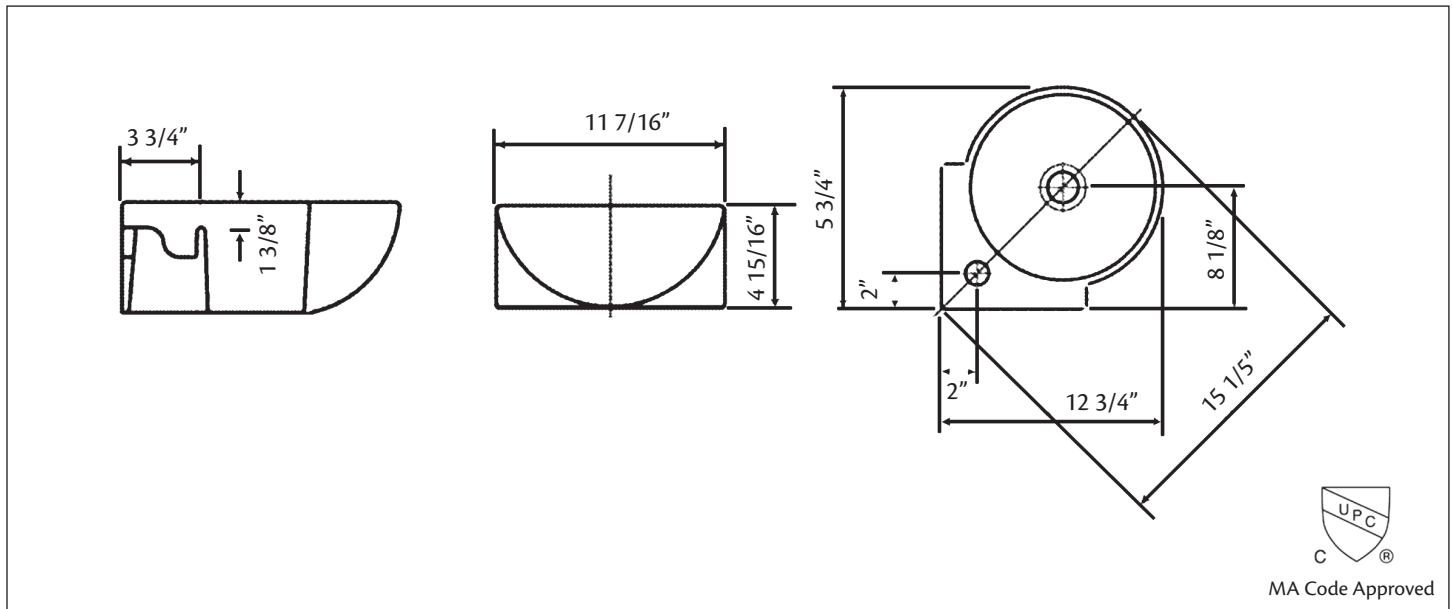

1349 CORNER Overcounter / Wall Mount Lavatory

12 3/4" x 12 3/4" x 5" O.D.

Cheviot Products' vitreous china lavatories are finely crafted for outstanding beauty and practicality. Fired onto each sink is a fine glaze of powdered glass to ensure a lifetime of durability, ease of cleaning, and resistance to bacteria and other microbes.

Colours: White

Drillings: Single hole drilling only

No overflow hole: 5297 Dome Drain must be used.

Related Products:

5214 CITY
Single Hole Faucet

5216 METRO
Single Hole Faucet

Note: Rough-in dimensions may vary +/- 1/2" and are subject to change. No responsibility is assumed by Cheviot Products Inc.
One Year Limited Warranty against manufacturer's defects.