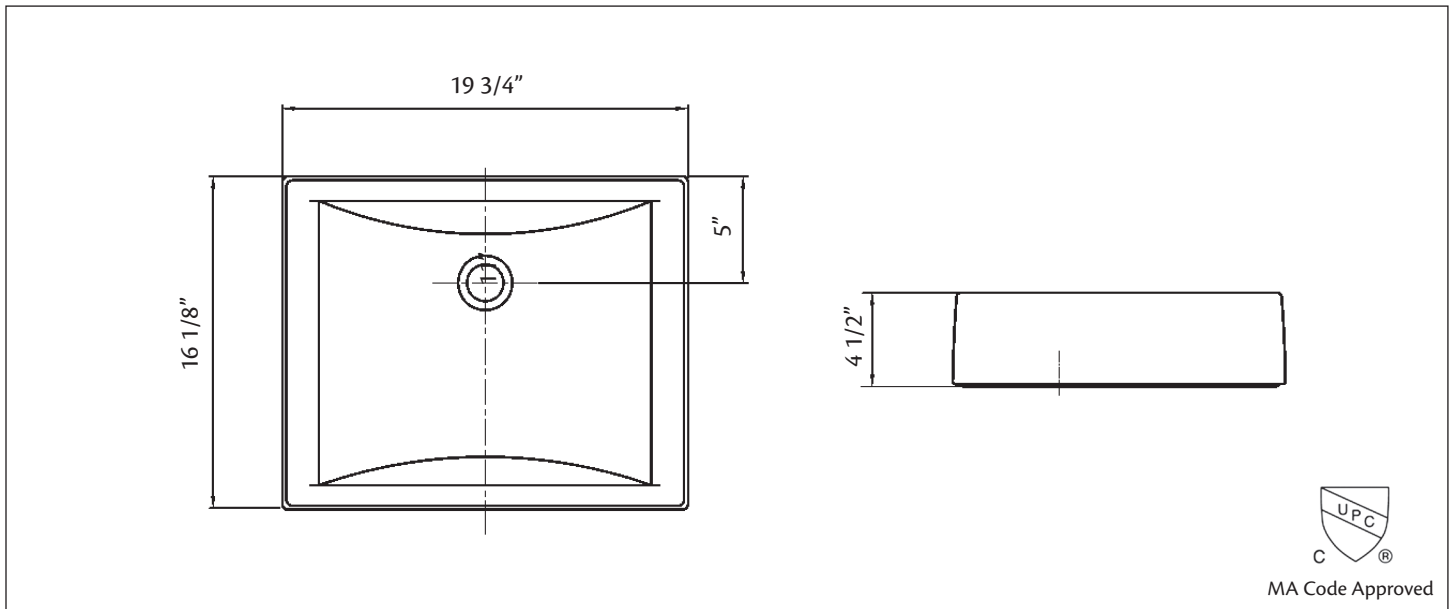

1600 PACIFIC Overcounter Lavatory

19 3/4" x 16 1/4" x 4 5/8" O.D.

Cheviot Products' vitreous china lavatories are finely crafted for outstanding beauty and practicality. Fired onto each sink is a fine glaze of powdered glass to ensure a lifetime of durability, ease of cleaning, and resistance to bacteria and other microbes.

Colours: White, Biscuit

No overflow hole: 5297 Dome Drain must be used.

Related Products:

5296 THAMES
Overcounter Faucet

Note: Rough-in dimensions may vary +/- 1/2" and are subject to change. No responsibility is assumed by Cheviot Products Inc. One Year Limited Warranty against manufacturer's defects.