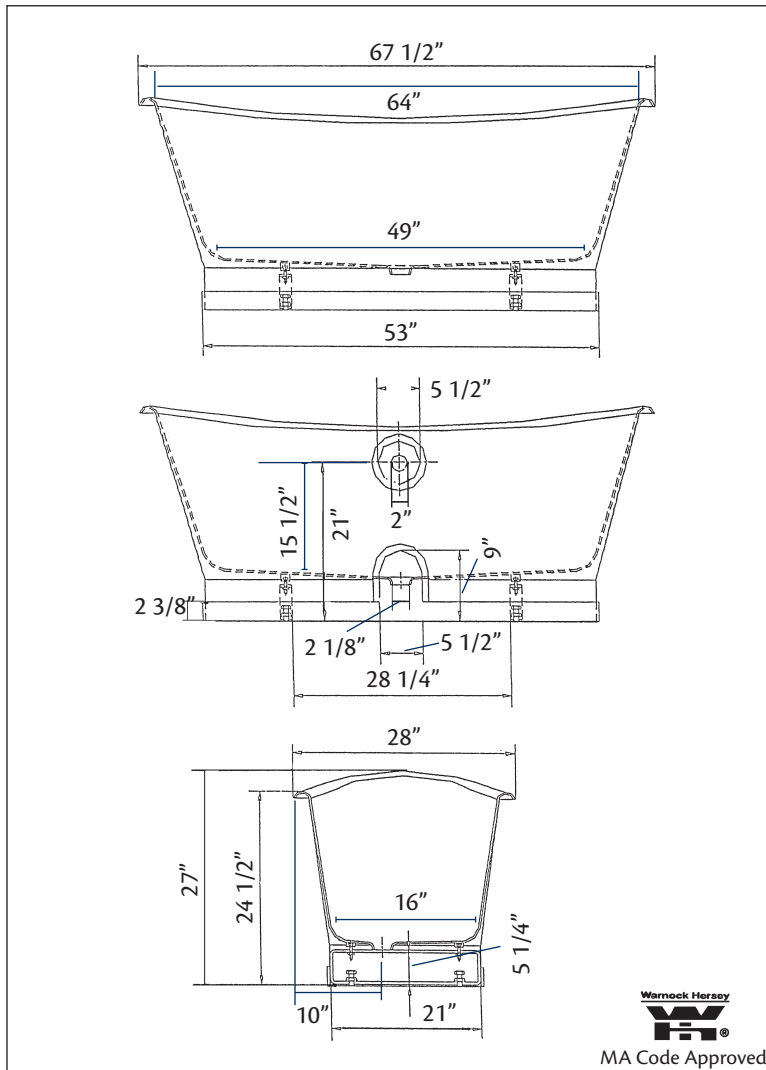

68" x 28" Wide x 27" Tall

425 lbs, 57 gallons, 215 litres

Colours: White, Custom Colour Exterior

Related Products:

7565 CONTEMPORARY
 Tub Filler, Hand Shower
 & Supply Lines

7550 CONTEMPORARY
 Free Standing Tub Filler

5115LEV Tub Filler
 With Hand Shower

3970XL Heavy Duty
 Water Supply Lines

Note: Rough-in dimensions may vary +/- 1/2" and are subject to change. No responsibility is assumed by Cheviot Products Inc. One Year Limited Warranty against manufacturer's defects.