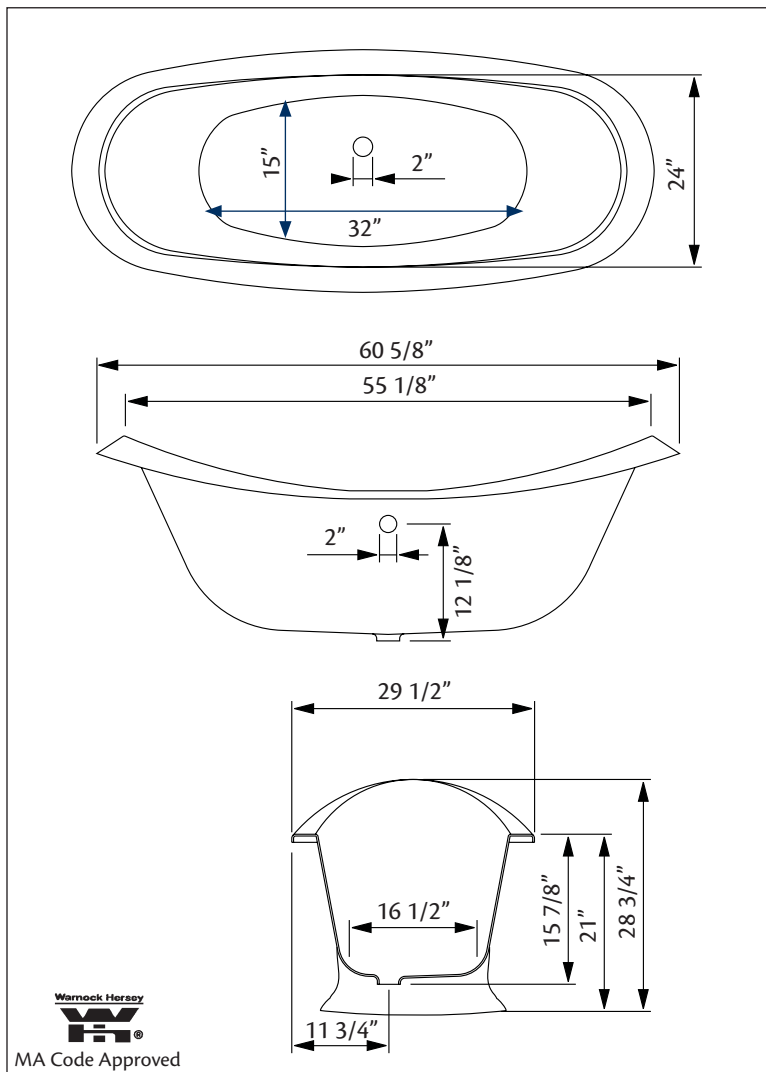

Model 2153 Shown

**61" x 30" Wide x 29" Tall**

399 lbs, 46 gallons

**Colours:** White or Biscuit Interior with Matching or Custom Colour Exterior

**Related Products:**

**5115LEV Tub Filler With Hand Shower**

**3970 Heavy Duty Water Supply Lines**

**5127 Tub Filler With Hand Shower**

**3411 Water Supply Lines**

**Note:** Rough-in dimensions may vary +/- 1/2" and are subject to change. No responsibility is assumed by Cheviot Products Inc. One Year Limited Warranty against manufacturer's defects.