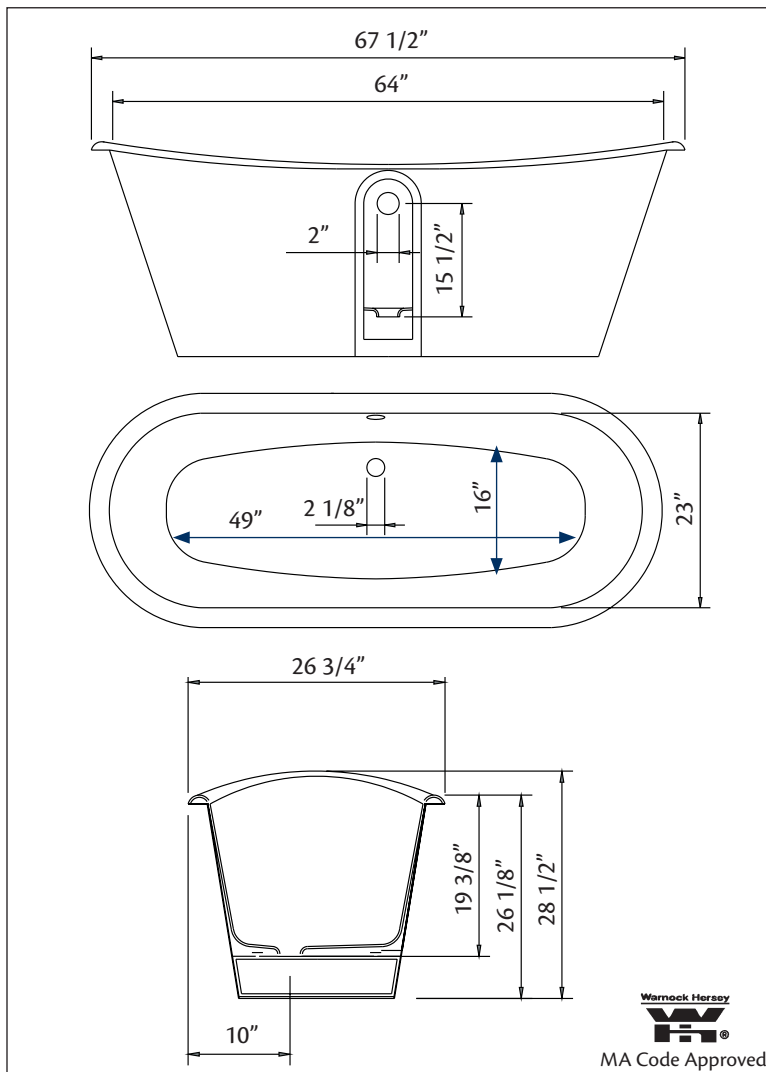

68" x 28" Wide x 27" Tall

425 lbs, 57 gallons, 215 litres

Colours: White, Custom Colour Exterior

Related Products:

7565 CONTEMPORARY
 Tub Filler, Hand Shower
 & Supply Lines

7550 CONTEMPORARY
 Free Standing Tub Filler

5115LEV Tub Filler
 With Hand Shower

3970XL Heavy Duty
 Water Supply Lines

Note: Rough-in dimensions may vary +/- 1/2" and are subject to change. No responsibility is assumed by Cheviot Products Inc. One Year Limited Warranty against manufacturer's defects.