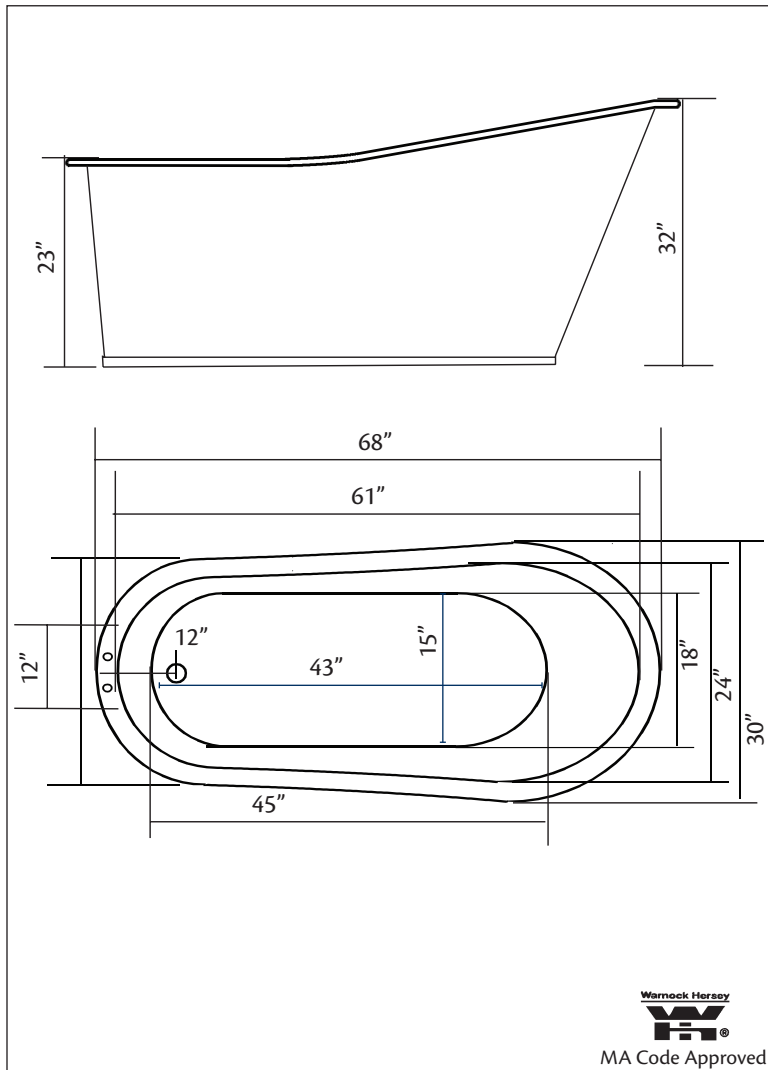

2157 DAKOTA Cast Iron Bath with continuous rolled rim

Cheviot Products' cast iron bathtubs are handmade in Europe with the finest materials. Fired with a thick coating of AA grade titanium-based enamel for unparalleled hardness and non-porosity, the extremely durable surface is easy to clean and resistant to stains, bacteria, and other microbes. Cast iron also keeps your bath warm for the longest possible time.

68" x 30" Wide x 33" Tall

357 lbs, 54 gallons

Colours: White, Custom Colour Exterior

Related Products:

7565 CONTEMPORARY
Tub Filler, Hand Shower
& Supply Lines

7550 CONTEMPORARY
Free Standing Tub Filler

5115LEV Tub Filler
With Hand Shower

3970 Heavy Duty
Water Supply Lines

Note: Rough-in dimensions may vary +/- 1/2" and are subject to change. No responsibility is assumed by Cheviot Products Inc. One Year Limited Warranty against manufacturer's defects.