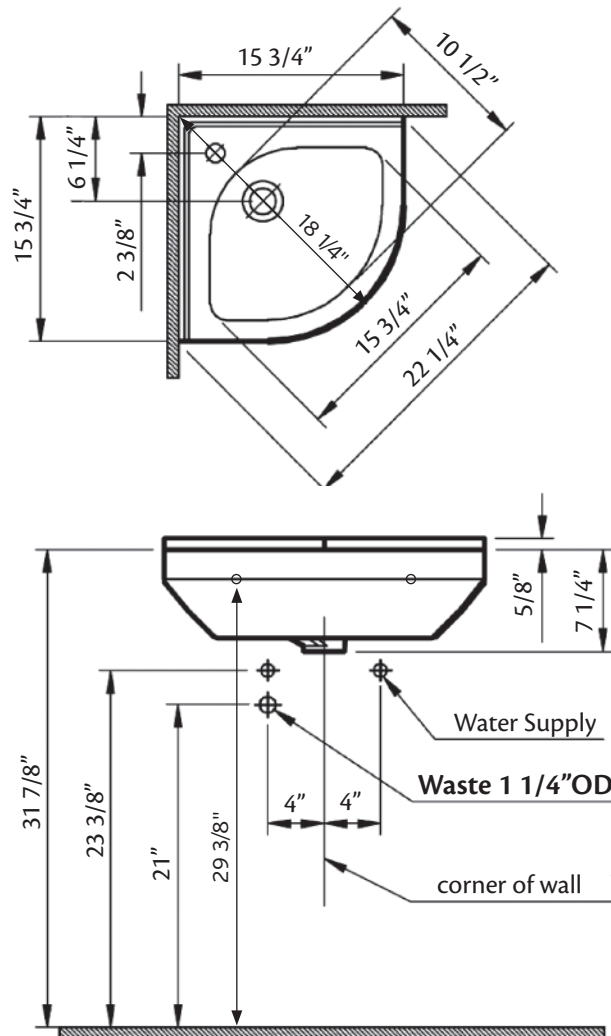

Petite Corner Pedestal

#944 | 15 3/4" x 15 3/4" x 32"

Cheviot Products vitreous china sinks are finely crafted for outstanding beauty and practicality. Fired onto each sink is a fine glaze of powdered glass to ensure a lifetime of durability, ease of cleaning, and resistance to bacteria and other microbes.

Rough-in dimensions may vary +/- 1/2" and are subject to change. No responsibility is assumed by Cheviot Products Inc. One Year Limited Warranty against manufacturer's defects.

Back open
Faucet hole 1 1/4 "

Related Products

#5289 Seine
Single Hole Faucet

#5291 Thames
Single Hole Faucet

#5214 City
Single Hole Faucet

#5216 Metro
Single Hole Faucet