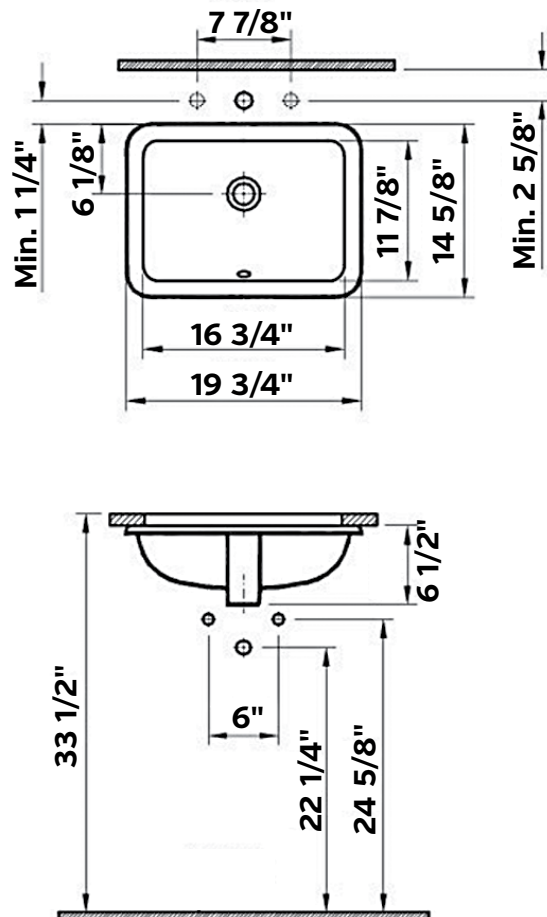

## Seville Undermount Sink

#1104 | 16 3/4" x 11 7/8"

Cheviot Products vitreous china sinks are finely crafted for outstanding beauty and practicality. Fired onto each sink is a fine glaze of powdered glass to ensure a lifetime of durability, ease of cleaning, and resistance to bacteria and other microbes.

**Construction**  
Vitreous China

With Overflow hole

**Colours**  
Gloss White

**Note**  
Rough-in dimensions may vary +/- 1/2" and are subject to change. No responsibility is assumed by Cheviot Products Inc. One Year Limited Warranty against manufacturer's defects.