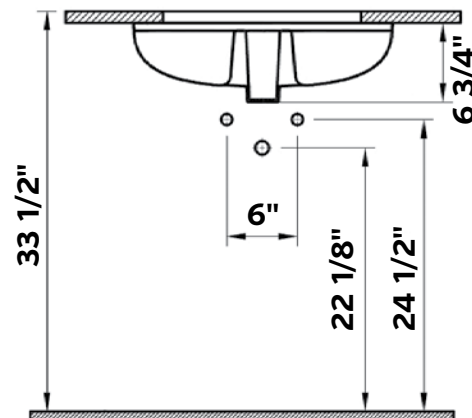

## Seville Undermount Sink

#1105 | 19" x 11 7/8"

Cheviot Products vitreous china sinks are finely crafted for outstanding beauty and practicality. Fired onto each sink is a fine glaze of powdered glass to ensure a lifetime of durability, ease of cleaning, and resistance to bacteria and other microbes.

**Construction**  
Vitreous China

With Overflow hole

**Colours**  
Gloss White

**Note**  
Rough-in dimensions may vary +/- 1/2" and are subject to change. No responsibility is assumed by Cheviot Products Inc. One Year Limited Warranty against manufacturer's defects.