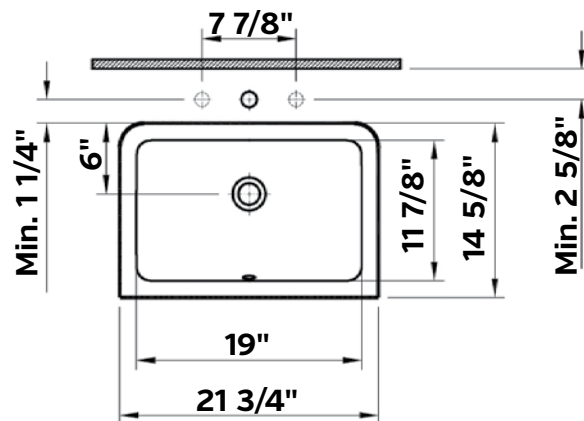

**Construction**  
Vitreous China

With Overflow hole

**Colours**  
Gloss White

**Note**  
Rough-in dimensions may vary +/- 1/2" and are subject to change. No responsibility is assumed by Cheviot Products Inc. One Year Limited Warranty against manufacturer's defects.

## Seville Undermount Sink

#1105 | 19" x 11 7/8"

Cheviot Products vitreous china sinks are finely crafted for outstanding beauty and practicality. Fired onto each sink is a fine glaze of powdered glass to ensure a lifetime of durability, ease of cleaning, and resistance to bacteria and other microbes.