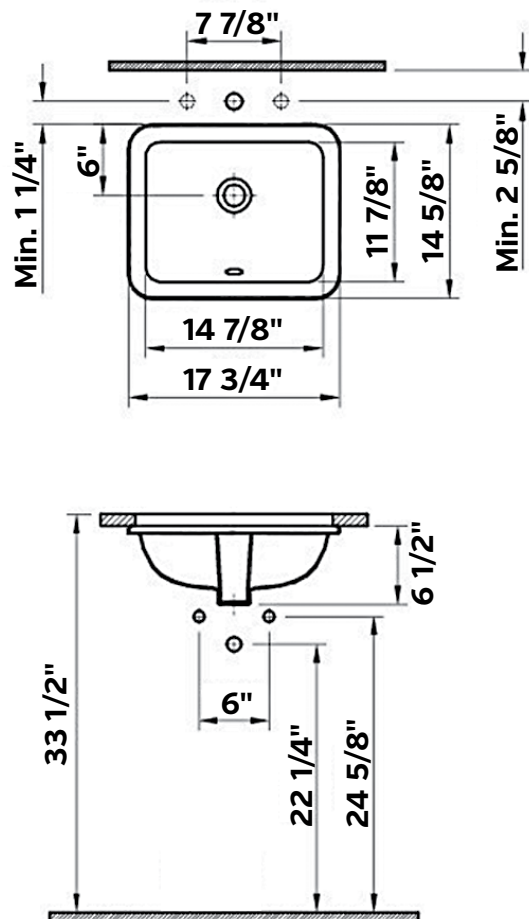

## Seville Undermount Sink

#1103 | 14 7/8" x 11 7/8"

Cheviot Products vitreous china sinks are finely crafted for outstanding beauty and practicality. Fired onto each sink is a fine glaze of powdered glass to ensure a lifetime of durability, ease of cleaning, and resistance to bacteria and other microbes.

**Construction**  
Vitreous China

With Overflow hole

**Colours**  
Gloss White

**Note**  
Rough-in dimensions may vary +/- 1/2" and are subject to change. No responsibility is assumed by Cheviot Products Inc. One Year Limited Warranty against manufacturer's defects.