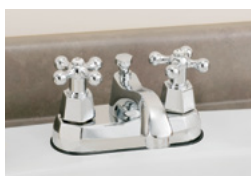

Antique Console Lavatory

#350/22/575 | 22 1/2" x 18 1/2" x 36 1/2" Max

Cheviot Products' vitreous china lavatories are finely crafted for outstanding beauty and practicality. Fired onto each sink is a fine glaze of powdered glass to ensure a lifetime of durability, ease of cleaning, and resistance to bacteria and other microbes.

Colours
White

Drillings
Single hole, 4" and 8" drilling

Console Finishes
Antique Bronze, Brushed Nickel, Chrome, and Polished Nickel.

Note
Rough-in dimensions may vary +/- 1/2" and are subject to change.
No responsibility is assumed by Cheviot Products Inc.
One Year Limited Warranty against manufacturer's defects.

Related Products

#5236 4" Centreset
Lavatory Faucet

#5289 Seine Single Hole
Lavatory Faucet

#5291 Thames Single
Hole Lavatory Faucet

Antique Console Lavatory

#350/28/575 | 28" x 21" x 36 1/2" Max

Cheviot Products' vitreous china lavatories are finely crafted for outstanding beauty and practicality. Fired onto each sink is a fine glaze of powdered glass to ensure a lifetime of durability, ease of cleaning, and resistance to bacteria and other microbes.

Colours
White

Drillings
8" drilling only

Console Finishes
Antique Bronze, Brushed Nickel, Chrome, and Polished Nickel.

Note
Rough-in dimensions may vary +/- 1/2" and are subject to change.
No responsibility is assumed by Cheviot Products Inc.
One Year Limited Warranty against manufacturer's defects.