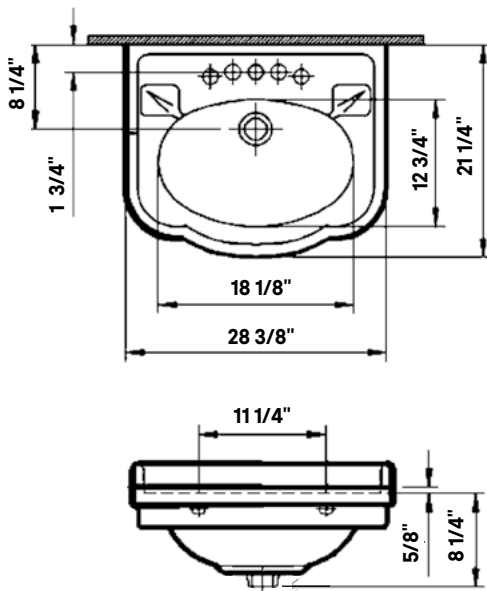

Colours
White

Drillings
Single hole, 4" and 8" drilling

Console Finishes
Antique Bronze, Brushed Nickel, Chrome, and Polished Nickel.

Note
Rough-in dimensions may vary +/- 1/2" and are subject to change.
No responsibility is assumed by Cheviot Products Inc.
One Year Limited Warranty against manufacturer's defects.

Related Products

#5236 4" Centreset
Lavatory Faucet

#5289 Seine Single Hole
Lavatory Faucet

#5291 Thames Single
Hole Lavatory Faucet

Antique Console Lavatory

#350/28/575 | 28" x 21" x 36 1/2" Max

Cheviot Products' vitreous china lavatories are finely crafted for outstanding beauty and practicality. Fired onto each sink is a fine glaze of powdered glass to ensure a lifetime of durability, ease of cleaning, and resistance to bacteria and other microbes.

Colours
White

Drillings
8" drilling only

Console Finishes
Antique Bronze, Brushed Nickel, Chrome, and Polished Nickel.

Note
Rough-in dimensions may vary +/- 1/2" and are subject to change.
No responsibility is assumed by Cheviot Products Inc.
One Year Limited Warranty against manufacturer's defects.