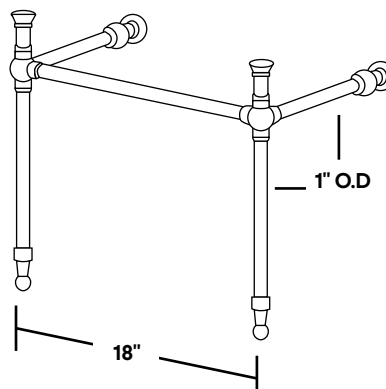

Antique Console Lavatory

#350/22/575 | 22 1/2" x 18 1/2" x 36 1/2" Max

Cheviot Products' vitreous china lavatories are finely crafted for outstanding beauty and practicality. Fired onto each sink is a fine glaze of powdered glass to ensure a lifetime of durability, ease of cleaning, and resistance to bacteria and other microbes.

Colours
White

Drillings
Single hole, 4" and 8" drilling

Console Finishes
Antique Bronze, Brushed Nickel, Chrome, and Polished Nickel.

Note
Rough-in dimensions may vary +/- 1/2" and are subject to change.
No responsibility is assumed by Cheviot Products Inc.
One Year Limited Warranty against manufacturer's defects.

Related Products

#5236 4" Centreset
Lavatory Faucet

#5289 Seine Single Hole
Lavatory Faucet

#5291 Thames Single
Hole Lavatory Faucet

Antique Console Lavatory

#350/28/575 | 28" x 21" x 36 1/2" Max

Cheviot Products' vitreous china lavatories are finely crafted for outstanding beauty and practicality. Fired onto each sink is a fine glaze of powdered glass to ensure a lifetime of durability, ease of cleaning, and resistance to bacteria and other microbes.

Colours
White

Drillings
8" drilling only

Console Finishes
Antique Bronze, Brushed Nickel, Chrome, and Polished Nickel.

Note
Rough-in dimensions may vary +/- 1/2" and are subject to change.
No responsibility is assumed by Cheviot Products Inc.
One Year Limited Warranty against manufacturer's defects.