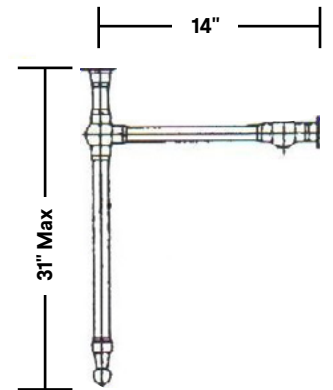

Antique Console Lavatory

#350/22/575 | 22 1/2" x 18 1/2" x 36 1/2" Max

Cheviot Products' vitreous china lavatories are finely crafted for outstanding beauty and practicality. Fired onto each sink is a fine glaze of powdered glass to ensure a lifetime of durability, ease of cleaning, and resistance to bacteria and other microbes.

Colours
White

Drillings
Single hole, 4" and 8" drilling

Console Finishes
Antique Bronze, Brushed Nickel, Chrome, and Polished Nickel.

Note
Rough-in dimensions may vary +/- 1/2" and are subject to change.
No responsibility is assumed by Cheviot Products Inc.
One Year Limited Warranty against manufacturer's defects.

Related Products

#5236 4" Centreset
Lavatory Faucet

#5289 Seine Single Hole
Lavatory Faucet

#5291 Thames Single
Hole Lavatory Faucet

Antique Console Lavatory

#350/28/575 | 28" x 21" x 36 1/2" Max

Cheviot Products' vitreous china lavatories are finely crafted for outstanding beauty and practicality. Fired onto each sink is a fine glaze of powdered glass to ensure a lifetime of durability, ease of cleaning, and resistance to bacteria and other microbes.

Colours
White

Drillings
8" drilling only

Console Finishes
Antique Bronze, Brushed Nickel, Chrome, and Polished Nickel.

Note
Rough-in dimensions may vary +/- 1/2" and are subject to change.
No responsibility is assumed by Cheviot Products Inc.
One Year Limited Warranty against manufacturer's defects.