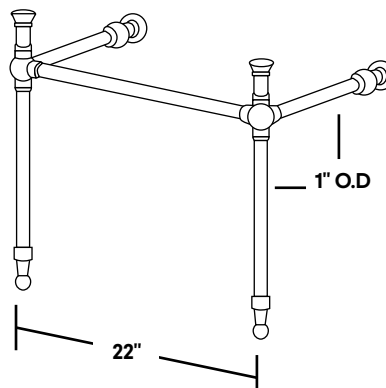

Colours
White

Drillings
Single hole, 4" and 8" drilling

Console Finishes
Antique Bronze, Brushed Nickel, Chrome, and Polished Nickel.

Note
Rough-in dimensions may vary +/- 1/2" and are subject to change.
No responsibility is assumed by Cheviot Products Inc.
One Year Limited Warranty against manufacturer's defects.

Related Products

#5236 4" Centreset
Lavatory Faucet

#5289 Seine Single Hole
Lavatory Faucet

#5291 Thames Single
Hole Lavatory Faucet

Antique Console Lavatory

#350/28/575 | 28" x 21" x 36 1/2" Max

Cheviot Products' vitreous china lavatories are finely crafted for outstanding beauty and practicality. Fired onto each sink is a fine glaze of powdered glass to ensure a lifetime of durability, ease of cleaning, and resistance to bacteria and other microbes.

Colours
White

Drillings
8" drilling only

Console Finishes
Antique Bronze, Brushed Nickel, Chrome, and Polished Nickel.

Note
Rough-in dimensions may vary +/- 1/2" and are subject to change.
No responsibility is assumed by Cheviot Products Inc.
One Year Limited Warranty against manufacturer's defects.