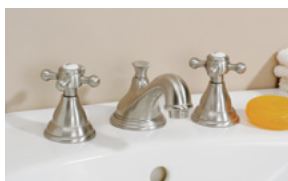

Related Products

#5220 Widespread
Lavatory Faucet