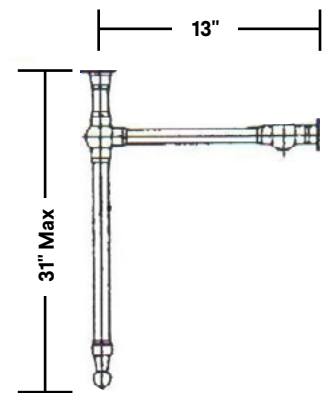

Antique Console Lavatory

#350/22/575 | 22 1/2" x 18 1/2" x 36 1/2" Max

Cheviot Products' vitreous china lavatories are finely crafted for outstanding beauty and practicality. Fired onto each sink is a fine glaze of powdered glass to ensure a lifetime of durability, ease of cleaning, and resistance to bacteria and other microbes.

Colours
White

Drillings
Single hole, 4" and 8" drilling

Console Finishes
Antique Bronze, Brushed Nickel, Chrome, and Polished Nickel.

Note
Rough-in dimensions may vary +/- 1/2" and are subject to change.
No responsibility is assumed by Cheviot Products Inc.
One Year Limited Warranty against manufacturer's defects.

Related Products

#5236 4" Centreset
Lavatory Faucet

#5289 Seine Single Hole
Lavatory Faucet

#5291 Thames Single
Hole Lavatory Faucet

Antique Console Lavatory

#350/28/575 | 28" x 21" x 36 1/2" Max

Cheviot Products' vitreous china lavatories are finely crafted for outstanding beauty and practicality. Fired onto each sink is a fine glaze of powdered glass to ensure a lifetime of durability, ease of cleaning, and resistance to bacteria and other microbes.

Colours
White

Drillings
8" drilling only

Console Finishes
Antique Bronze, Brushed Nickel, Chrome, and Polished Nickel.

Note
Rough-in dimensions may vary +/- 1/2" and are subject to change.
No responsibility is assumed by Cheviot Products Inc.
One Year Limited Warranty against manufacturer's defects.