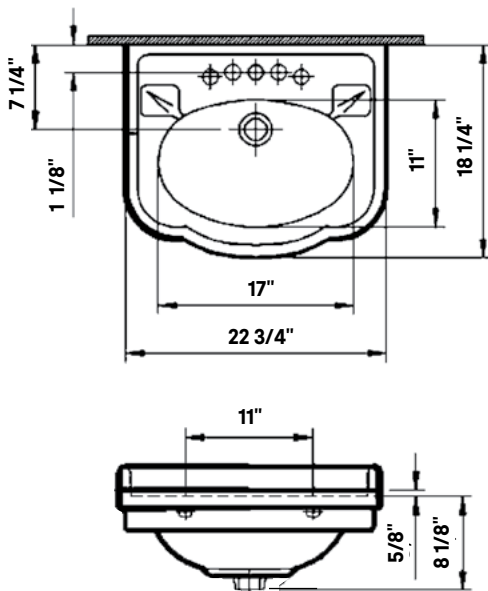

Antique Console Lavatory

#350/22/575 | 22 1/2" x 18 1/2" x 36 1/2" Max

Cheviot Products' vitreous china lavatories are finely crafted for outstanding beauty and practicality. Fired onto each sink is a fine glaze of powdered glass to ensure a lifetime of durability, ease of cleaning, and resistance to bacteria and other microbes.

Colours
White

Drillings
Single hole, 4" and 8" drilling

Console Finishes
Antique Bronze, Brushed Nickel, Chrome, and Polished Nickel.

Note
Rough-in dimensions may vary +/- 1/2" and are subject to change.
No responsibility is assumed by Cheviot Products Inc.
One Year Limited Warranty against manufacturer's defects.

Related Products

#5236 4" Centreset
Lavatory Faucet

#5289 Seine Single Hole
Lavatory Faucet

#5291 Thames Single
Hole Lavatory Faucet

Antique Console Lavatory

#350/28/575 | 28" x 21" x 36 1/2" Max

Cheviot Products' vitreous china lavatories are finely crafted for outstanding beauty and practicality. Fired onto each sink is a fine glaze of powdered glass to ensure a lifetime of durability, ease of cleaning, and resistance to bacteria and other microbes.

Colours
White

Drillings
8" drilling only

Console Finishes
Antique Bronze, Brushed Nickel, Chrome, and Polished Nickel.

Note
Rough-in dimensions may vary +/- 1/2" and are subject to change.
No responsibility is assumed by Cheviot Products Inc.
One Year Limited Warranty against manufacturer's defects.