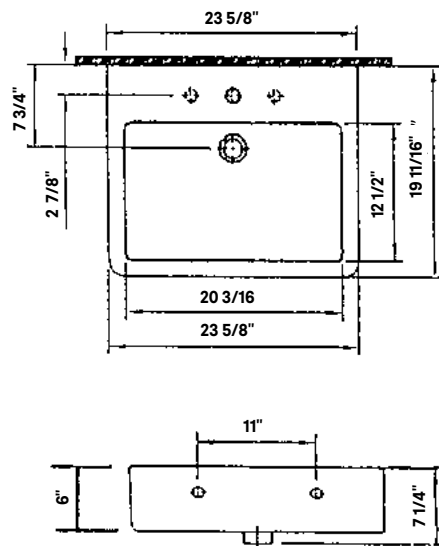

## Nuovella Console Lavatory

#1230/23/575 | 23 5/8" x 19 11/16" x 38 3/4" Max

Cheviot Products' vitreous china lavatories are finely crafted for outstanding beauty and practicality. Fired onto each sink is a fine glaze of powdered glass to ensure a lifetime of durability, ease of cleaning, and resistance to bacteria and other microbes.

**Colours**  
White

**Drillings**  
Single hole and 8" drilling

**Console Finishes**  
Antique Bronze, Brushed Nickel, Chrome, and Polished Nickel.

**Note**  
Rough-in dimensions may vary +/- 1/2" and are subject to change.  
No responsibility is assumed by Cheviot Products Inc.  
One Year Limited Warranty against manufacturer's defects.