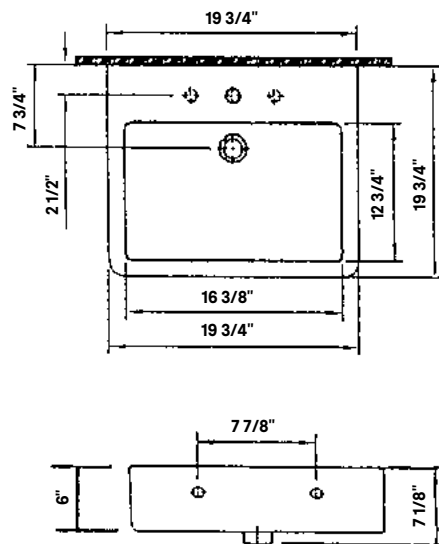

## Nuovella Console Lavatory

#1230/19/575 | 19 3/4" x 19 3/4" 38 3/4" Max

Cheviot Products' vitreous china lavatories are finely crafted for outstanding beauty and practicality. Fired onto each sink is a fine glaze of powdered glass to ensure a lifetime of durability, ease of cleaning, and resistance to bacteria and other microbes.

**Colours**  
White

**Drillings**  
Single hole drilling only

**Console Finishes**  
Antique Bronze, Brushed Nickel, Chrome, and Polished Nickel.

**Note**  
Rough-in dimensions may vary +/- 1/2" and are subject to change.  
No responsibility is assumed by Cheviot Products Inc.  
One Year Limited Warranty against manufacturer's defects.

## Nuovella Console Lavatory

#1230/23/575 | 23 5/8" x 19 11/16" x 38 3/4" Max

Cheviot Products' vitreous china lavatories are finely crafted for outstanding beauty and practicality. Fired onto each sink is a fine glaze of powdered glass to ensure a lifetime of durability, ease of cleaning, and resistance to bacteria and other microbes.