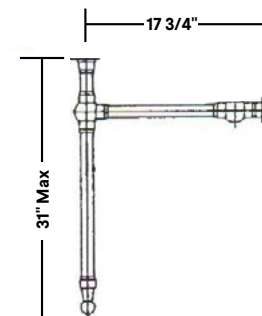

## Nuovella Console Lavatory

#1230/19/575 | 19 3/4" x 19 3/4" 38 3/4" Max

Cheviot Products' vitreous china lavatories are finely crafted for outstanding beauty and practicality. Fired onto each sink is a fine glaze of powdered glass to ensure a lifetime of durability, ease of cleaning, and resistance to bacteria and other microbes.

**Colours**  
White

**Drillings**  
Single hole drilling only

**Console Finishes**  
Antique Bronze, Brushed Nickel, Chrome, and Polished Nickel.

**Note**  
Rough-in dimensions may vary +/- 1/2" and are subject to change.  
No responsibility is assumed by Cheviot Products Inc.  
One Year Limited Warranty against manufacturer's defects.

### Related Products

#5214 City Single  
Hole Lavatory Faucet

#5216 Metro Single  
Hole Lavatory Faucet

## Nuovella Console Lavatory

#1230/23/575 | 23 5/8" x 19 11/16" x 38 3/4" Max

Cheviot Products' vitreous china lavatories are finely crafted for outstanding beauty and practicality. Fired onto each sink is a fine glaze of powdered glass to ensure a lifetime of durability, ease of cleaning, and resistance to bacteria and other microbes.