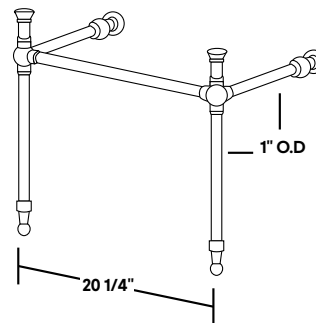

### Related Products

#5214 City Single  
Hole Lavatory Faucet

#5216 Metro Single  
Hole Lavatory Faucet

## Nuovella Console Lavatory

#1230/23/575 | 23 5/8" x 19 11/16" x 38 3/4" Max

Cheviot Products' vitreous china lavatories are finely crafted for outstanding beauty and practicality. Fired onto each sink is a fine glaze of powdered glass to ensure a lifetime of durability, ease of cleaning, and resistance to bacteria and other microbes.

**Colours**  
White

**Drillings**  
Single hole and 8" drilling

**Console Finishes**  
Antique Bronze, Brushed Nickel, Chrome, and Polished Nickel.

**Note**  
Rough-in dimensions may vary +/- 1/2" and are subject to change.  
No responsibility is assumed by Cheviot Products Inc.  
One Year Limited Warranty against manufacturer's defects.