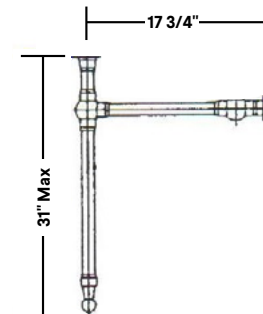

### Related Products

#5214 City Single  
Hole Lavatory Faucet

#5216 Metro Single  
Hole Lavatory Faucet

## Nuovella Console Lavatory

#1230/23/575 | 23 5/8" x 19 11/16" x 38 3/4" Max

Cheviot Products' vitreous china lavatories are finely crafted for outstanding beauty and practicality. Fired onto each sink is a fine glaze of powdered glass to ensure a lifetime of durability, ease of cleaning, and resistance to bacteria and other microbes.

**Colours**  
White

**Drillings**  
Single hole and 8" drilling

**Console Finishes**  
Antique Bronze, Brushed Nickel, Chrome, and Polished Nickel.

**Note**  
Rough-in dimensions may vary +/- 1/2" and are subject to change.  
No responsibility is assumed by Cheviot Products Inc.  
One Year Limited Warranty against manufacturer's defects.