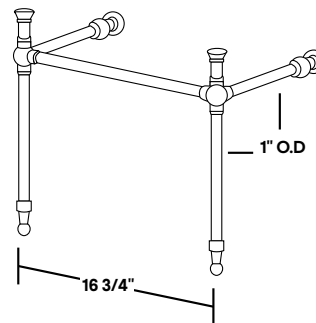

## Nuovella Console Lavatory

#1230/19/575 | 19 3/4" x 19 3/4" 38 3/4" Max

Cheviot Products' vitreous china lavatories are finely crafted for outstanding beauty and practicality. Fired onto each sink is a fine glaze of powdered glass to ensure a lifetime of durability, ease of cleaning, and resistance to bacteria and other microbes.

**Colours**  
White

**Drillings**  
Single hole drilling only

**Console Finishes**  
Antique Bronze, Brushed Nickel, Chrome, and Polished Nickel.

**Note**  
Rough-in dimensions may vary +/- 1/2" and are subject to change.  
No responsibility is assumed by Cheviot Products Inc.  
One Year Limited Warranty against manufacturer's defects.

## Nuovella Console Lavatory

#1230/23/575 | 23 5/8" x 19 11/16" x 38 3/4" Max

Cheviot Products' vitreous china lavatories are finely crafted for outstanding beauty and practicality. Fired onto each sink is a fine glaze of powdered glass to ensure a lifetime of durability, ease of cleaning, and resistance to bacteria and other microbes.