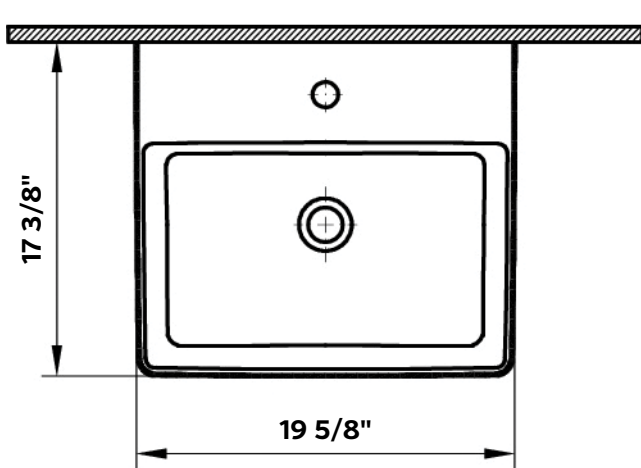

#1293-WH-8 Shown

NUO 2 Vessel Sink

#1292 | 19 5/8" x 17 3/8" x 4 7/8"

Cheviot Products fireclay lavatories are finely crafted for outstanding beauty and practicality. Fired onto each sink is a fine glaze of powdered glass to ensure a lifetime of durability, ease of cleaning, and resistance to bacteria and other microbes.

Construction
Fireclay

With Overflow hole

Colours
Gloss White

Note
Rough-in dimensions may vary +/- 1/2" and are subject to change. No responsibility is assumed by Cheviot Products Inc. One Year Limited Warranty against manufacturer's defects.

#1293-WH-8 Shown

NUO 2 Vessel Sink

#1293 | 23 3/8" x 17 3/8" x 4 7/8"

Cheviot Products fireclay lavatories are finely crafted for outstanding beauty and practicality. Fired onto each sink is a fine glaze of powdered glass to ensure a lifetime of durability, ease of cleaning, and resistance to bacteria and other microbes.