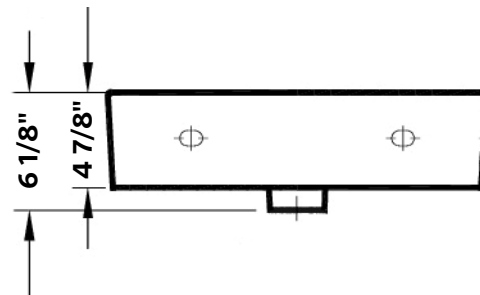

#1293-WH-8 Shown

NUO 2 Vessel Sink

#1292 | 19 5/8" x 17 3/8" x 4 7/8"

Cheviot Products fireclay lavatories are finely crafted for outstanding beauty and practicality. Fired onto each sink is a fine glaze of powdered glass to ensure a lifetime of durability, ease of cleaning, and resistance to bacteria and other microbes.

Construction
Fireclay

With Overflow hole

Colours
Gloss White

Note
Rough-in dimensions may vary +/- 1/2" and are subject to change. No responsibility is assumed by Cheviot Products Inc. One Year Limited Warranty against manufacturer's defects.

#1293-WH-8 Shown

NUO 2 Vessel Sink

#1293 | 23 3/8" x 17 3/8" x 4 7/8"

Cheviot Products fireclay lavatories are finely crafted for outstanding beauty and practicality. Fired onto each sink is a fine glaze of powdered glass to ensure a lifetime of durability, ease of cleaning, and resistance to bacteria and other microbes.