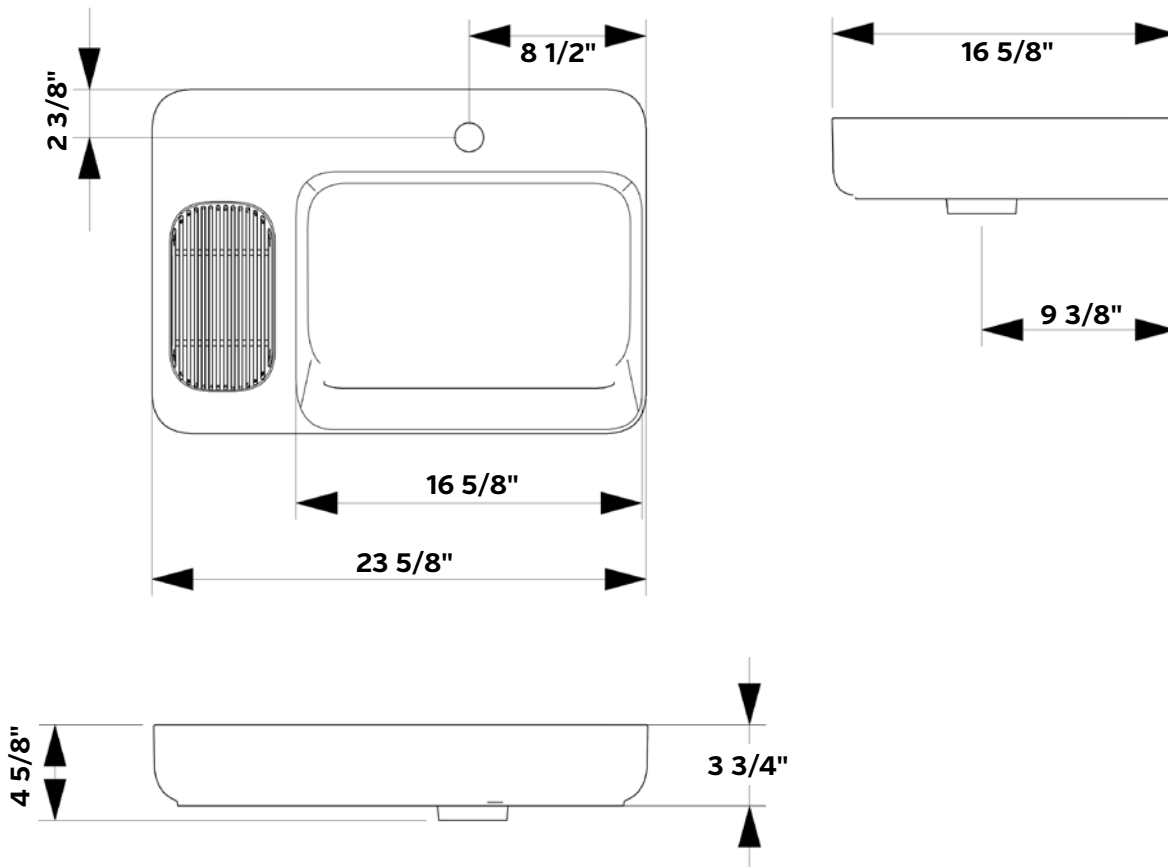

## Infinity Single Vessel Sink

#1309 | 23 5/8" x 16 5/8" x 3 3/4"

Cheviot Products vitreous china sinks are finely crafted for outstanding beauty and practicality. Fired onto each sink is a fine glaze of powdered glass to ensure a lifetime of durability, ease of cleaning, and resistance to bacteria and other microbes.

**Construction**  
Vitreous China

No Overflow hole,  
Concealed drain

**Colours**  
Gloss White

**Note**  
Rough-in dimensions may vary +/- 1/2" and are subject to change. No responsibility is assumed by Cheviot Products Inc. One Year Limited Warranty against manufacturer's defects.

## Infinity Single Vessel Sink

#1310 | 31 1/2" x 16 5/8" x 3 3/4"

Cheviot Products vitreous china sinks are finely crafted for outstanding beauty and practicality. Fired onto each sink is a fine glaze of powdered glass to ensure a lifetime of durability, ease of cleaning, and resistance to bacteria and other microbes.