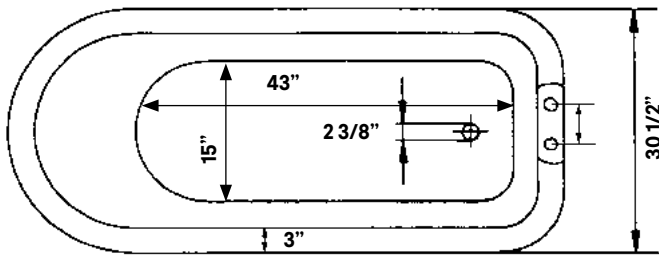

Traditional Cast Iron Bath With Pedestal Base

#2178 | 68"L x 30"W x 24"H
380 lbs, 59.5 gallons

Cheviot Products' cast iron bathtubs are hand-made in Europe with the finest materials. Fired with a thick coating of AA grade titanium-based enamel for unparalleled hardness and non-porosity, the extremely durable surface is easy to clean and resistant to stains, bacteria and other microbes. Cast iron also keeps your bath warm for the longest possible time.

Rim Configuration
Flat Area on Rim

Colours
White, Custom Colour Exterior

Note
Rough-in dimensions may vary +/- 1/2" and are subject to change. No responsibility is assumed by Cheviot Products Inc. One Year Limited Warranty against manufacturer's defects.