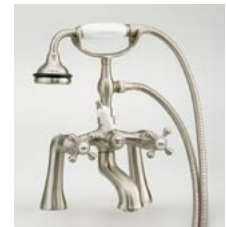

Traditional Cast Iron Bath With Pedestal Base

#2116 | 61" L x 30" W x 24" H
345 lbs, 53 gallons

Cheviot Products' cast iron bathtubs are hand-made in Europe with the finest materials. Fired with a thick coating of AA grade titanium-based enamel for unparalleled hardness and non-porosity, the extremely durable surface is easy to clean and resistant to stains, bacteria and other microbes. Cast iron also keeps your bath warm for the longest possible time.

#2116 Shown

Traditional Cast Iron Bath With Pedestal Base

#2119 | 61"L x 30"W x 24"H
345 lbs, 53 gallons

Cheviot Products' cast iron bathtubs are hand-made in Europe with the finest materials. Fired with a thick coating of AA grade titanium-based enamel for unparalleled hardness and non-porosity, the extremely durable surface is easy to clean and resistant to stains, bacteria and other microbes. Cast iron also keeps your bath warm for the longest possible time.

*8" C.C. waste/overflow to drain

Top center of overflow to floor 20 1/2"

Related Products

#5127 Tub Filler
with Hand Shower

#5106 Tub Filler
with Hand Shower

#3411 Water
Supply Lines

#2222 Waste &
Overflow

#2116 Shown

Traditional Cast Iron Bath With Pedestal Base

#2178 | 68"L x 30"W x 24"H
380 lbs, 59.5 gallons

Cheviot Products' cast iron bathtubs are hand-made in Europe with the finest materials. Fired with a thick coating of AA grade titanium-based enamel for unparalleled hardness and non-porosity, the extremely durable surface is easy to clean and resistant to stains, bacteria and other microbes. Cast iron also keeps your bath warm for the longest possible time.