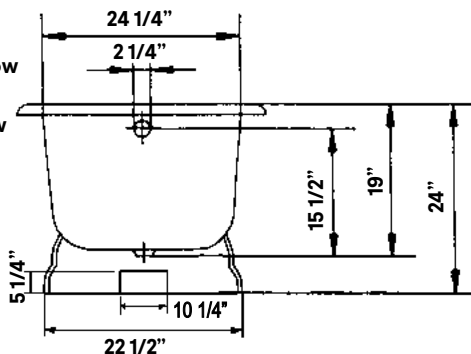

*8" C.C. waste/overflow to drain

Top center of overflow to floor 20 1/2"