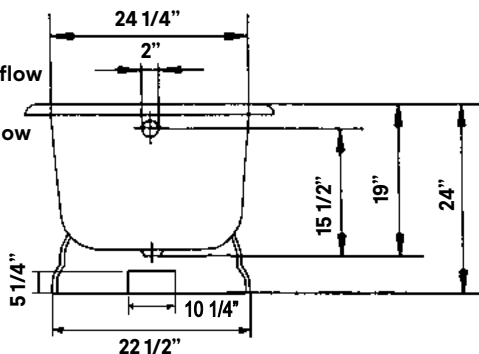

*8" C.C. waste/overflow to drain

Top center of overflow to floor 20 1/2"