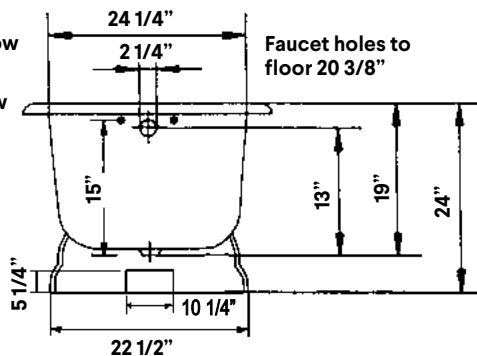

*8" C.C. waste/overflow to drain

Top center of overflow to floor 18"