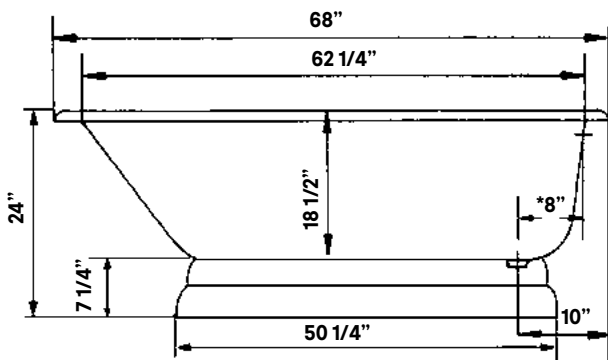

Traditional Cast Iron Bath With Pedestal Base

#2177 | 68"L x 30"W x 24"H
380 lbs, 59.5 gallons

Cheviot Products' cast iron bathtubs are hand-made in Europe with the finest materials. Fired with a thick coating of AA grade titanium-based enamel for unparalleled hardness and non-porosity, the extremely durable surface is easy to clean and resistant to stains, bacteria and other microbes. Cast iron also keeps your bath warm for the longest possible time.

Rim Configuration
Continuous Rolled Rim

Colours
White, Custom Colour Exterior

Note
Rough-in dimensions may vary +/- 1/2" and are subject to change. No responsibility is assumed by Cheviot Products Inc. One Year Limited Warranty against manufacturer's defects.

*8" C.C. waste/overflow to drain

Top center of overflow to floor 20 1/2"

Related Products