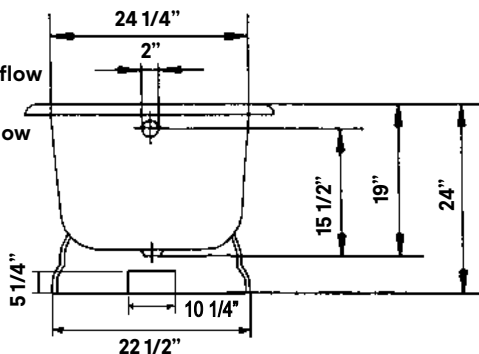

*8" C.C. waste/overflow to drain

Top center of overflow to floor 20 1/2"