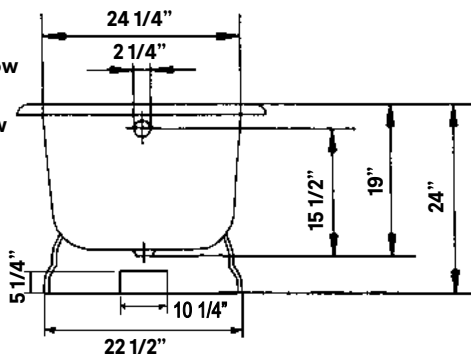

*8" C.C. waste/overflow to drain

Top center of overflow to floor 20 1/2"