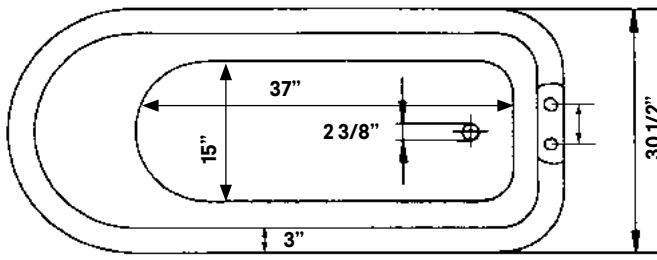

#2116 Shown

Traditional Cast Iron Bath With Pedestal Base

#2119 | 61"L x 30"W x 24"H
345 lbs, 53 gallons

Cheviot Products' cast iron bathtubs are hand-made in Europe with the finest materials. Fired with a thick coating of AA grade titanium-based enamel for unparalleled hardness and non-porosity, the extremely durable surface is easy to clean and resistant to stains, bacteria and other microbes. Cast iron also keeps your bath warm for the longest possible time.

Rim Configuration
Flat Area on Rim

Colours
White, Custom Colour Exterior

Note
Rough-in dimensions may vary +/- 1/2" and are subject to change. No responsibility is assumed by Cheviot Products Inc. One Year Limited Warranty against manufacturer's defects.