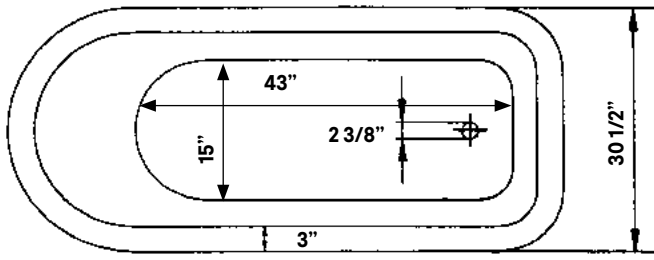

Traditional Cast Iron Bath With Pedestal Base

#2177 | 68"L x 30"W x 24"H
380 lbs, 59.5 gallons

Cheviot Products' cast iron bathtubs are hand-made in Europe with the finest materials. Fired with a thick coating of AA grade titanium-based enamel for unparalleled hardness and non-porosity, the extremely durable surface is easy to clean and resistant to stains, bacteria and other microbes. Cast iron also keeps your bath warm for the longest possible time.

Rim Configuration
Continuous Rolled Rim

Colours
White, Custom Colour Exterior

Note
Rough-in dimensions may vary +/- 1/2" and are subject to change. No responsibility is assumed by Cheviot Products Inc. One Year Limited Warranty against manufacturer's defects.

*8" C.C. waste/overflow to drain

Top center of overflow to floor 20 1/2"

Related Products