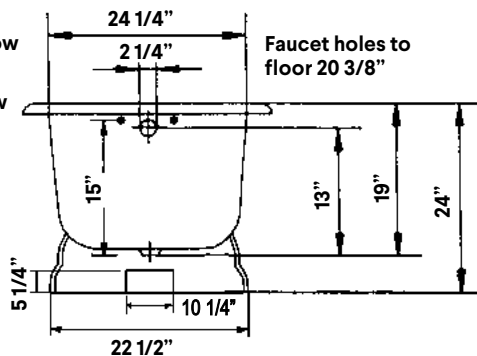

Traditional Cast Iron Bath With Pedestal Base

#2116 | 61" L x 30" W x 24" H
345 lbs, 53 gallons

Cheviot Products' cast iron bathtubs are hand-made in Europe with the finest materials. Fired with a thick coating of AA grade titanium-based enamel for unparalleled hardness and non-porosity, the extremely durable surface is easy to clean and resistant to stains, bacteria and other microbes. Cast iron also keeps your bath warm for the longest possible time.

Rim Configuration
Faucet holes on tub wall

Colours
White, Custom Colour Exterior

Note
Rough-in dimensions may vary +/- 1/2" and are subject to change. No responsibility is assumed by Cheviot Products Inc. One Year Limited Warranty against manufacturer's defects.

*8" C.C. waste/overflow to drain

Top center of overflow to floor 18"

Related Products

#3107 Tub Filler with Hand Shower

#3100 Tub Filler

#35576 Offset Water Supply Lines

#2222 Waste & Overflow

Traditional Cast Iron Bath With Pedestal Base