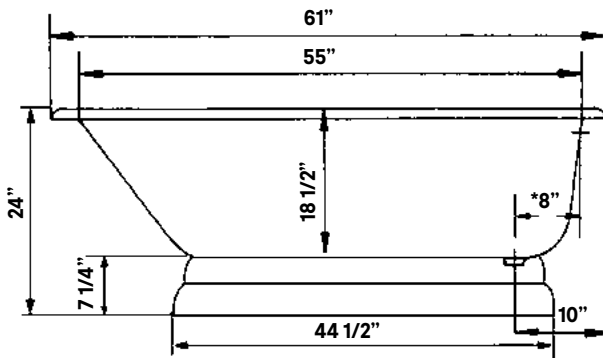

#2116 Shown

Traditional Cast Iron Bath With Pedestal Base

#2119 | 61"L x 30"W x 24"H
345 lbs, 53 gallons

Cheviot Products' cast iron bathtubs are hand-made in Europe with the finest materials. Fired with a thick coating of AA grade titanium-based enamel for unparalleled hardness and non-porosity, the extremely durable surface is easy to clean and resistant to stains, bacteria and other microbes. Cast iron also keeps your bath warm for the longest possible time.

Rim Configuration
Flat Area on Rim

Colours
White, Custom Colour Exterior

Note
Rough-in dimensions may vary +/- 1/2" and are subject to change. No responsibility is assumed by Cheviot Products Inc. One Year Limited Warranty against manufacturer's defects.