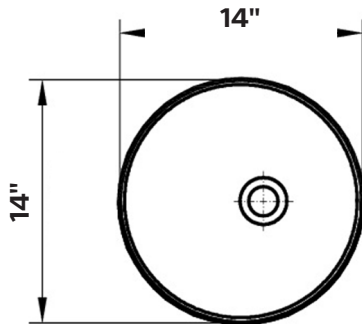

## GEO 2 Vessel Sink

#1284 | 14" x 14" x 5 5/8"

Cheviot Products fireclay lavatories are finely crafted for outstanding beauty and practicality. Fired onto each sink is a fine glaze of powdered glass to ensure a lifetime of durability, ease of cleaning, and resistance to bacteria and other microbes.

**Construction**  
Fireclay

**Drillings**  
No Faucet Hole

No overflow hole. #5297  
Umbrella Drain must be use

**Colours**  
Gloss White

**Note**  
Rough-in dimensions may vary +/- 1/2" and are subject to change. No responsibility is assumed by Cheviot Products Inc. One Year Limited Warranty against manufacturer's defects.