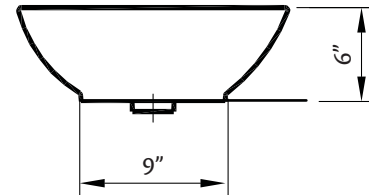

1198 WATER LILY Overcounter Lavatory

13 3/4" x 13 3/4" x 5 1/4" O.D.

Cheviot Products' vitreous china lavatories are finely crafted for outstanding beauty and practicality. Fired onto each sink is a fine glaze of powdered glass to ensure a lifetime of durability, ease of cleaning, and resistance to bacteria and other microbes.

Model 1200 shown.

Colours: White

No overflow hole: #5297 Dome Drain must be used.

Related Products:

5296 THAMES
Overcounter Faucet

Note: Rough-in dimensions may vary +/- 1/2" and are subject to change. No responsibility is assumed by Cheviot Products Inc. One Year Limited Warranty against manufacturer's defects.

1200 WATER LILY Overcounter Lavatory

16 7/8" x 16 7/8" x 5 7/8" O.D.

Cheviot Products' fireclay lavatories are crafted from dense, heat-resistant clay fired at extremely high temperatures. Coated with a thick enamel of fine powdered glass, this product is stronger, warp-resistant and highly durable for ease of cleaning and resistance to bacteria and other microbes.