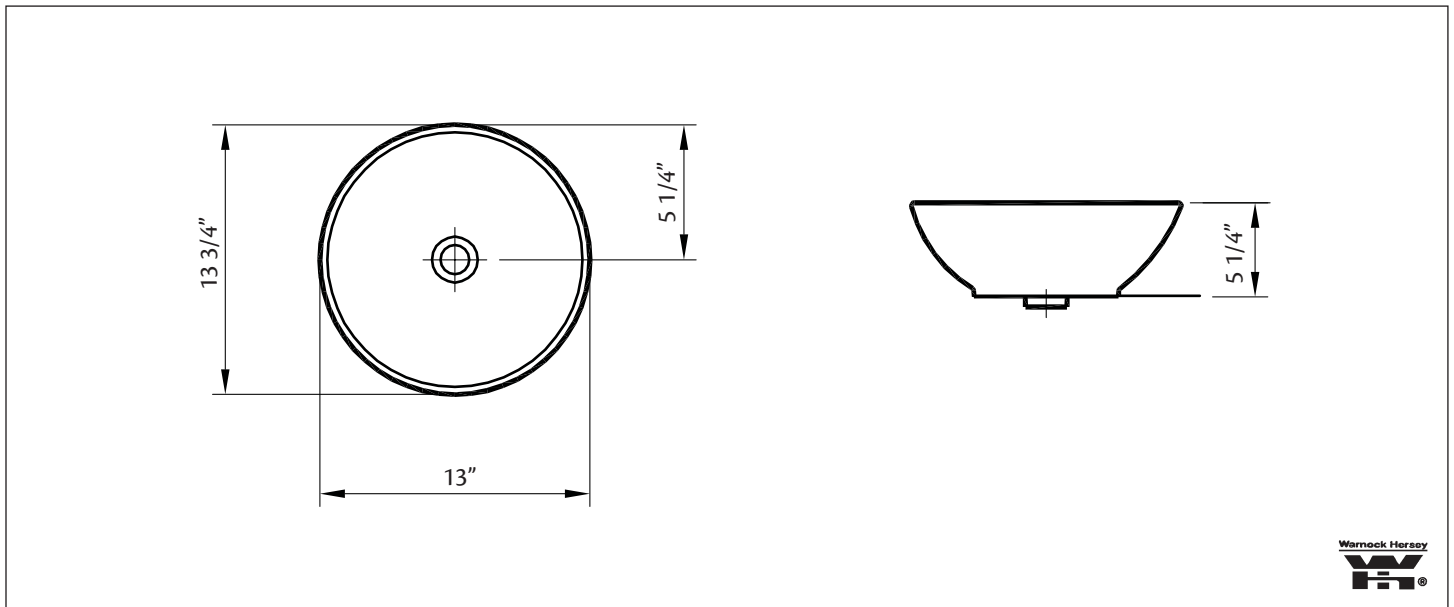

1198 WATER LILY Overcounter Lavatory

13 3/4" x 13 3/4" x 5 1/4" O.D.

Cheviot Products' vitreous china lavatories are finely crafted for outstanding beauty and practicality. Fired onto each sink is a fine glaze of powdered glass to ensure a lifetime of durability, ease of cleaning, and resistance to bacteria and other microbes.

Model 1200 shown.

Colours: White

No overflow hole: #5297 Dome Drain must be used.

Related Products:

5296 THAMES
Overcounter Faucet

Note: Rough-in dimensions may vary +/- 1/2" and are subject to change. No responsibility is assumed by Cheviot Products Inc. One Year Limited Warranty against manufacturer's defects.

1200 WATER LILY Overcounter Lavatory

16 7/8" x 16 7/8" x 5 7/8" O.D.

Cheviot Products' fireclay lavatories are crafted from dense, heat-resistant clay fired at extremely high temperatures. Coated with a thick enamel of fine powdered glass, this product is stronger, warp-resistant and highly durable for ease of cleaning and resistance to bacteria and other microbes.

Warnock Hersey

MA Code Approved

Colours: White

Related Products:

5296 THAMES
Overcounter Faucet

Note: Rough-in dimensions may vary +/- 1/2" and are subject to change. No responsibility is assumed by Cheviot Products Inc. One Year Limited Warranty against manufacturer's defects.