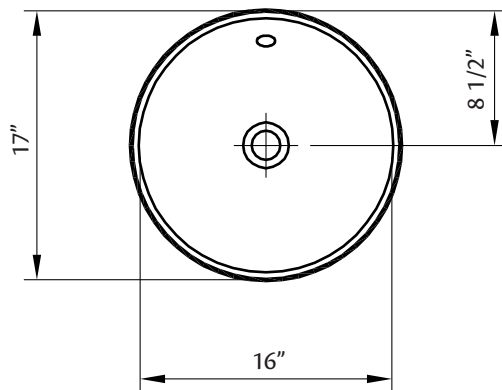

1198 WATER LILY Overcounter Lavatory

13 3/4" x 13 3/4" x 5 1/4" O.D.

Cheviot Products' vitreous china lavatories are finely crafted for outstanding beauty and practicality. Fired onto each sink is a fine glaze of powdered glass to ensure a lifetime of durability, ease of cleaning, and resistance to bacteria and other microbes.

Model 1200 shown.

Colours: White

No overflow hole: #5297 Dome Drain must be used.

Related Products:

5296 THAMES
Overcounter Faucet

Note: Rough-in dimensions may vary +/- 1/2" and are subject to change. No responsibility is assumed by Cheviot Products Inc. One Year Limited Warranty against manufacturer's defects.

1200 WATER LILY Overcounter Lavatory

16 7/8" x 16 7/8" x 5 7/8" O.D.

Cheviot Products' fireclay lavatories are crafted from dense, heat-resistant clay fired at extremely high temperatures. Coated with a thick enamel of fine powdered glass, this product is stronger, warp-resistant and highly durable for ease of cleaning and resistance to bacteria and other microbes.

Warnock Hersey

MA Code Approved

Colours: White

Related Products:

5296 THAMES
Overcounter Faucet

Note: Rough-in dimensions may vary +/- 1/2" and are subject to change. No responsibility is assumed by Cheviot Products Inc. One Year Limited Warranty against manufacturer's defects.