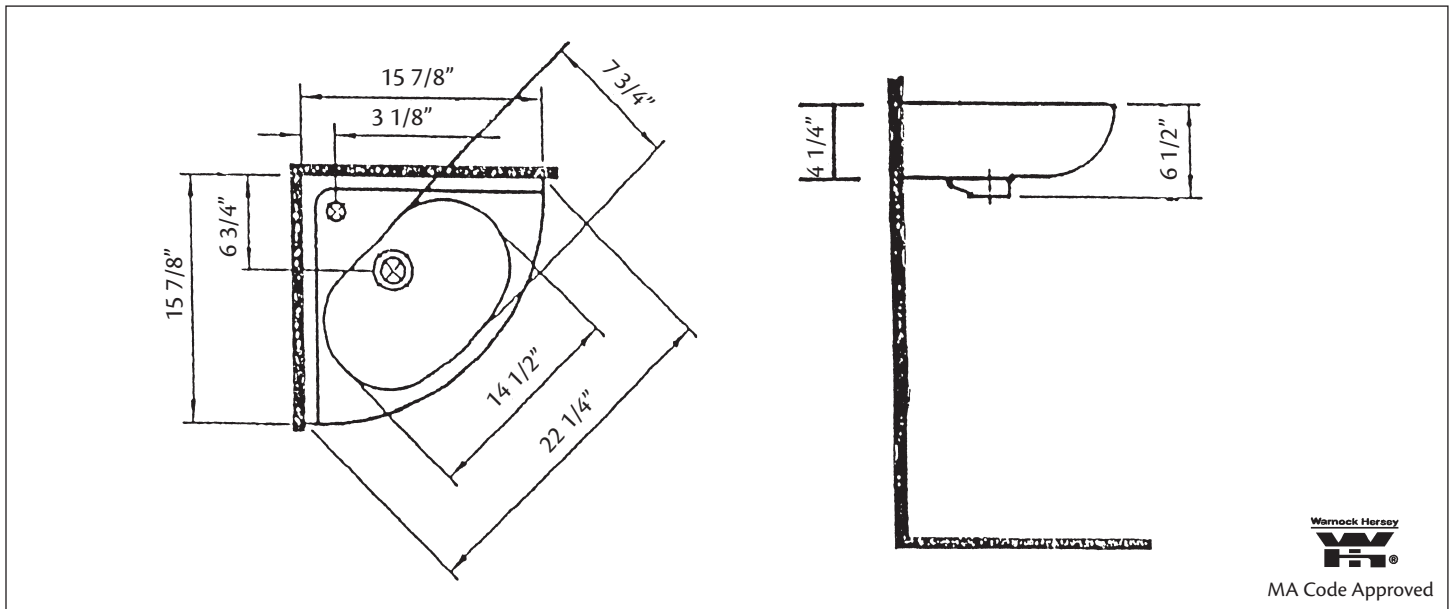

## 1350 WALL MOUNT Corner Lavatory

15 3/4" x 15 3/4" O.D.

*Cheviot Products' vitreous china lavatories are finely crafted for outstanding beauty and practicality. Fired onto each sink is a fine glaze of powdered glass to ensure a lifetime of durability, ease of cleaning, and resistance to bacteria and other microbes.*

Warrick Hershey  
  
 MA Code Approved

**Colours:** White

**Drillings:** Single hole drilling only

### Related Products:

**5214 CITY**  
 Single Hole Faucet

**5216 METRO**  
 Single Hole Faucet

**Note:** Rough-in dimensions may vary +/- 1/2" and are subject to change. No responsibility is assumed by Cheviot Products Inc. One Year Limited Warranty against manufacturer's defects.