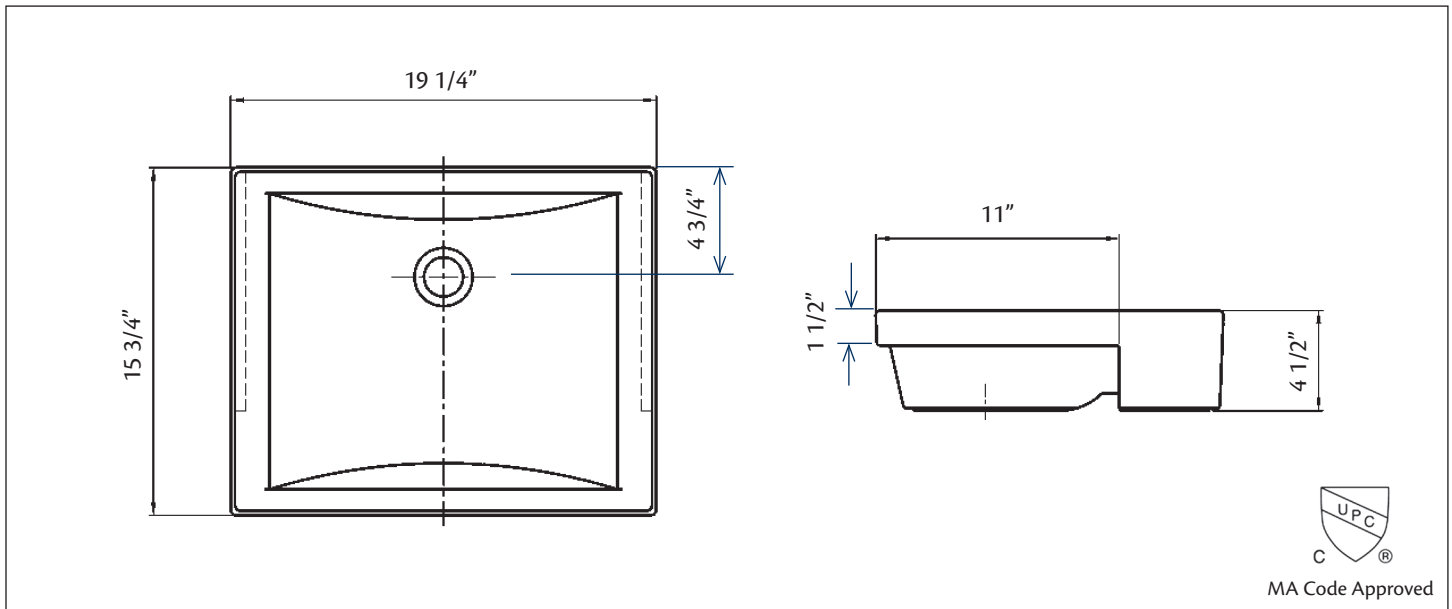

1649 PACIFIC Semi-Cassa Lavatory

19 3/8" x 15 3/4" x 4 5/8" O.D.

Cheviot Products' vitreous china lavatories are finely crafted for outstanding beauty and practicality. Fired onto each sink is a fine glaze of powdered glass to ensure a lifetime of durability, ease of cleaning, and resistance to bacteria and other microbes.

Colours: White

No overflow hole: 5297 Dome Drain must be used.

Related Products:

5296 THAMES
Overcounter Faucet

1652 Optional Chrome
Towel Bar

Note: Rough-in dimensions may vary +/- 1/2" and are subject to change. No responsibility is assumed by Cheviot Products Inc. One Year Limited Warranty against manufacturer's defects.