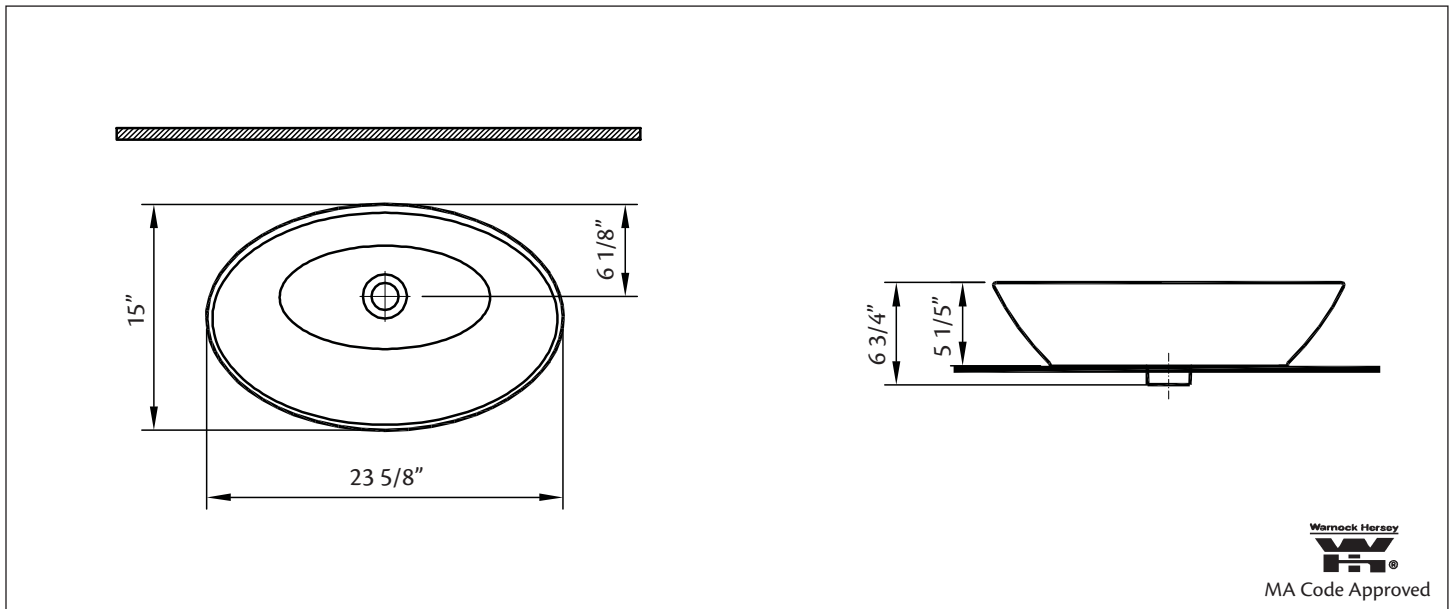

Geo Vessel Sink

#1272 | 15" x 15" x 6 3/4"

The GEO Vessel Sink blends an elegant organic design with great practicality. The large bowl extends towards the user for ease of use. This version also includes a deck for convenient faucet mounting.

Colours: White

No overflow hole: 5297 Dome Drain must be used.

Related Products:

5296 THAMES
Overcounter Faucet

Note: Rough-in dimensions may vary +/- 1/2" and are subject to change. No responsibility is assumed by Cheviot Products Inc. One Year Limited Warranty against manufacturer's defects.