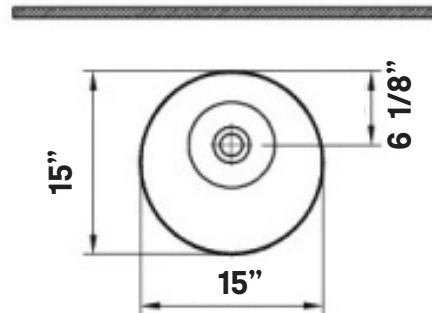

Geo Vessel Sink

#1272 | 15" x 15" x 6 3/4"

The GEO Vessel Sink blends an elegant organic design with great practicality. The large bowl extends towards the user for ease of use. This version also includes a deck for convenient faucet mounting.

Construction
Fireclay Construction

Drillings
No overflow hole. #5297
Umbrella Drain must be used.

No Faucet Holes

Colours
White

Note
Rough-in dimensions may vary +/- 1/2" and are subject to change. No responsibility is assumed by Cheviot Products Inc. One Year Limited Warranty against manufacturer's defects.

Colours: White

No overflow hole: 5297 Dome Drain must be used.

Related Products:

5296 THAMES
Overcounter Faucet

Note: Rough-in dimensions may vary +/- 1/2" and are subject to change. No responsibility is assumed by Cheviot Products Inc. One Year Limited Warranty against manufacturer's defects.