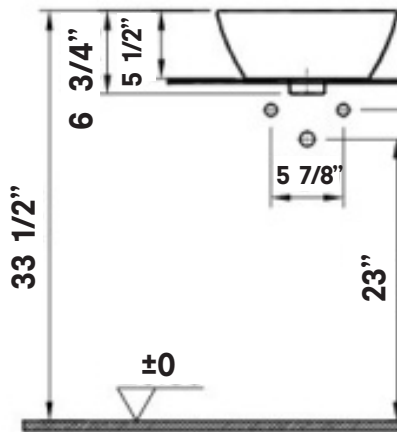

Geo Vessel Sink

#1272 | 15" x 15" x 6 3/4"

The GEO Vessel Sink blends an elegant organic design with great practicality. The large bowl extends towards the user for ease of use. This version also includes a deck for convenient faucet mounting.

Construction
Fireclay Construction

Drillings
No overflow hole. #5297
Umbrella Drain must be used.

No Faucet Holes

Colours
White

Note
Rough-in dimensions may vary +/- 1/2" and are subject to change. No responsibility is assumed by Cheviot Products Inc. One Year Limited Warranty against manufacturer's defects.

Colours: White

No overflow hole: 5297 Dome Drain must be used.

Related Products:

5296 THAMES
Overcounter Faucet

Note: Rough-in dimensions may vary +/- 1/2" and are subject to change. No responsibility is assumed by Cheviot Products Inc. One Year Limited Warranty against manufacturer's defects.