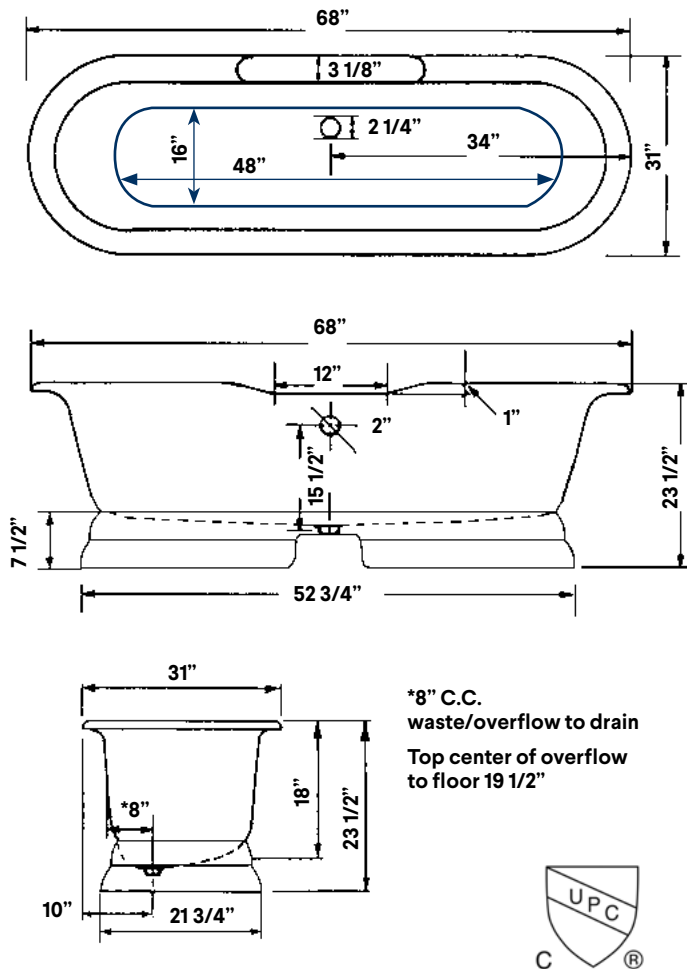

Rim Configuration
Flat Area on Rim

Colours
White or Biscuit Interior with
Matching or Custom Colour
Exterior

Note
Rough-in dimensions may vary +/-
1/2" and are subject to change.
No responsibility is assumed by
Cheviot Products Inc.
One Year Limited
Warranty against
manufacturer's defects.

Related Products

#5127 Tub Filler
with Hand Shower

#5106 Tub Filler
with Hand Shower

#3411 Water
Supply Lines

#2222 Waste &
Overflow

Regal Cast Iron Bath With Pedestal Base

#2120 | 68"L x 31"W x 24"H
370 lbs, 50 gallons