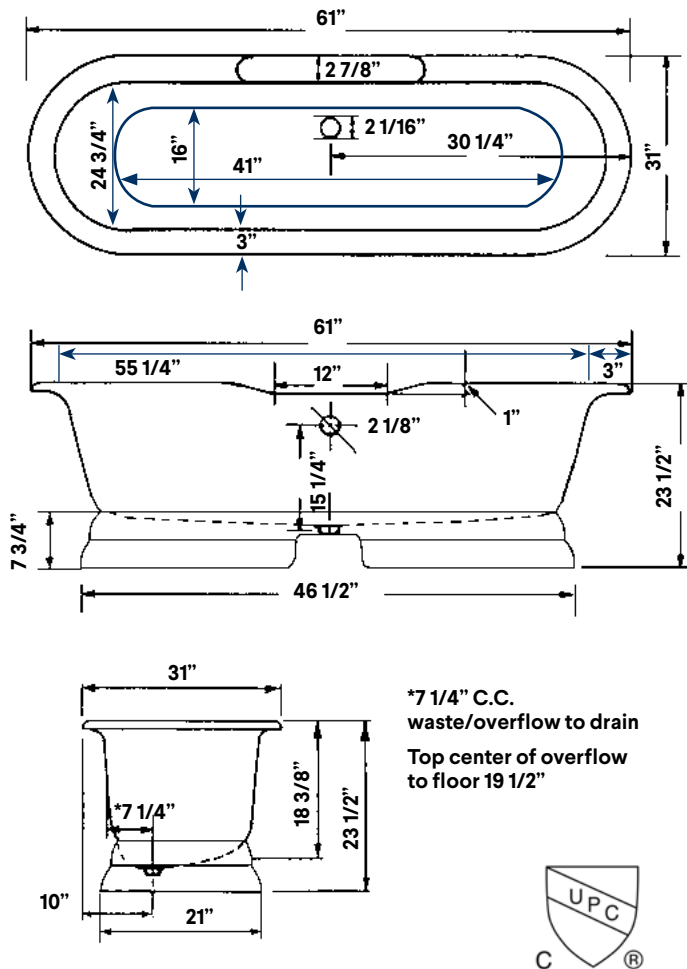

Related Products

#5115LEV Tub Filler
with Hand Shower

#5100 Tub Filler
with Hand Shower

#3970 Heavy Duty
Water Supply Lines

#2222 Waste &
Overflow

#2120 Shown

Regal Cast Iron Bath With Pedestal Base

#2138 | 61"L x 31"W x 24"H
355 lbs, 45 gallons

Rim Configuration
Flat Area on Rim

Colours
White or Biscuit Interior with
Matching or Custom Colour
Exterior

Note
Rough-in dimensions may vary +/-
1/2" and are subject to change.
No responsibility is assumed by
Cheviot Products Inc.
One Year Limited
Warranty against
manufacturer's defects.