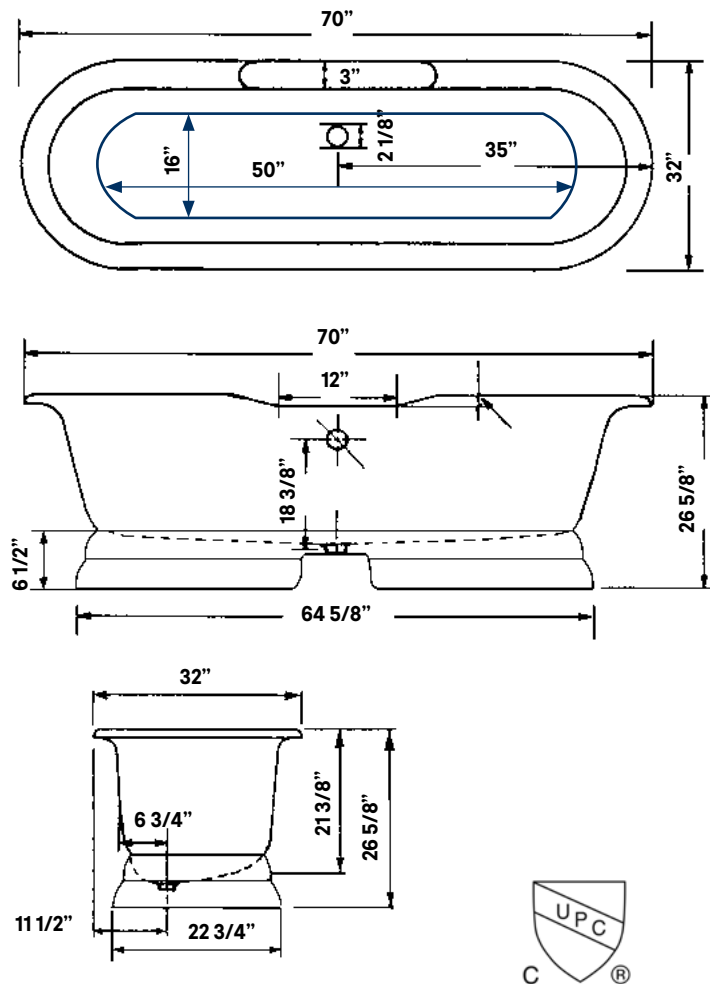

Regal Cast Iron Bath With Pedestal Base

#2165 | 70"L x 32"W x 26"H
395 lbs, 63 gallons

Cheviot Products' cast iron bathtubs are hand-made in Europe with the finest materials. Fired with a thick coating of AA grade titanium-based enamel for unparalleled hardness and non-porosity, the extremely durable surface is easy to clean and resistant to stains, bacteria and other microbes. Cast iron also keeps your bath warm for the longest possible time.

Rim Configuration
Continuous Rolled Rim

Colours
White, Custom Colour Exterior

Note
Rough-in dimensions may vary +/- 1/2" and are subject to change. No responsibility is assumed by Cheviot Products Inc. One Year Limited Warranty against manufacturer's defects.

Related Products