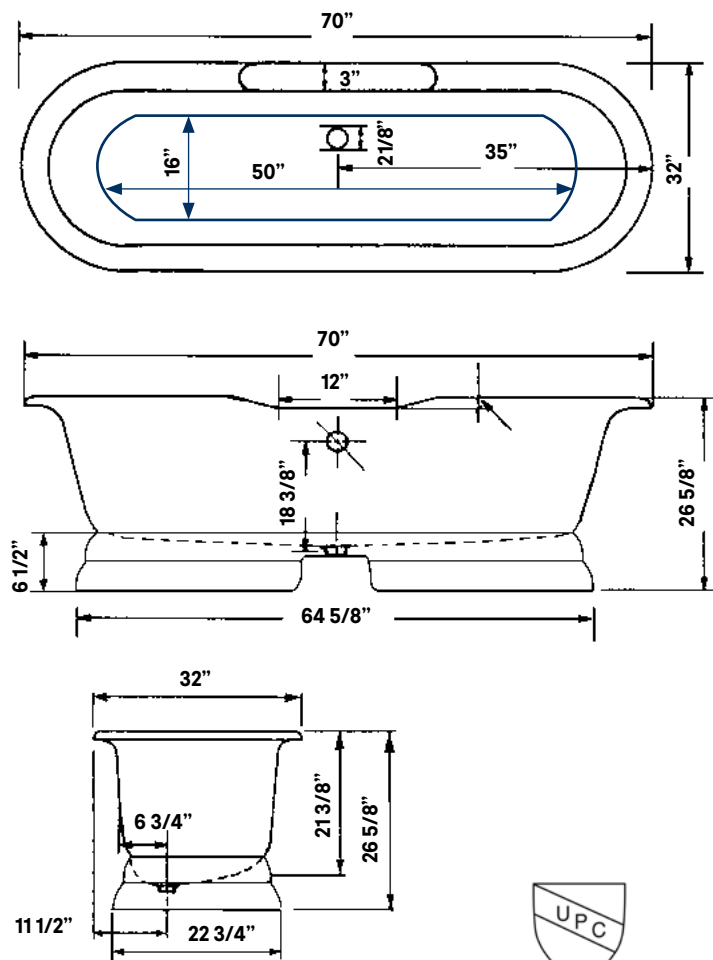

Rim Configuration
Flat Area on Rim

Colours
White or Biscuit Interior with
Matching or Custom Colour
Exterior

Note
Rough-in dimensions may vary +/-
1/2" and are subject to change.
No responsibility is assumed by
Cheviot Products Inc.
One Year Limited
Warranty against
manufacturer's defects.

Related Products

#5127 Tub Filler
with Hand Shower

#5106 Tub Filler
with Hand Shower

#3411 Water
Supply Lines

#2222 Waste &
Overflow

#2120 Shown

Regal Cast Iron Bath With Pedestal Base

#2164 | 70"L x 32"W x 26"H
395 lbs, 63 gallons

Rim Configuration
Flat Area on Rim

Colours
White, Custom Colour Exterior

Note
Rough-in dimensions may vary +/- 1/2" and are subject to change. No responsibility is assumed by Cheviot Products Inc. One Year Limited Warranty against manufacturer's defects.