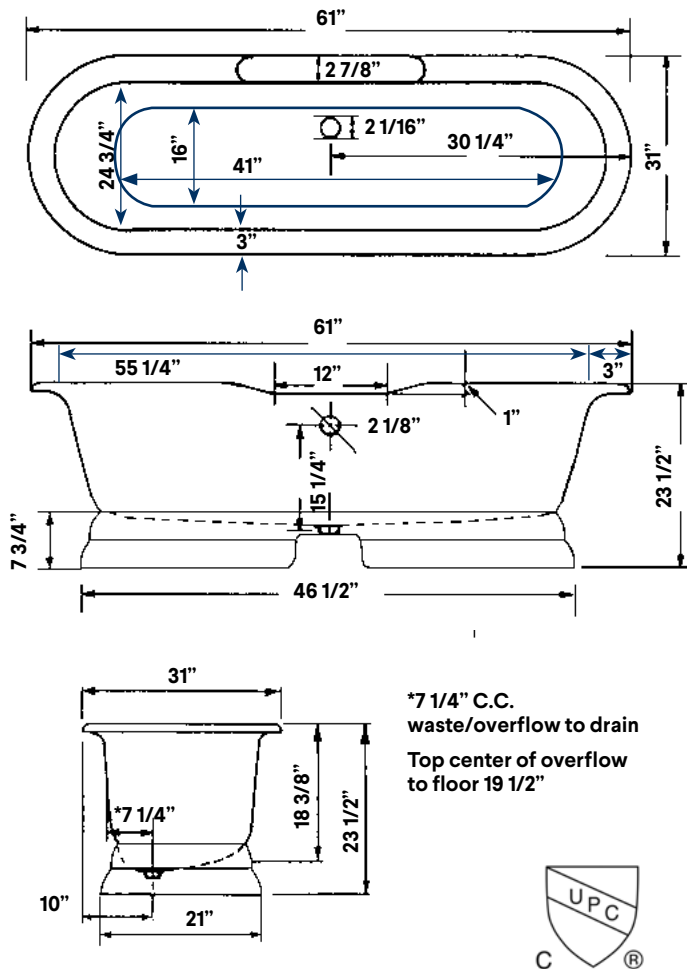

#2120 Shown

Regal Cast Iron Bath With Pedestal Base

#2139 | 61"L x 31"W x 24"H
335 lbs, 45 gallons

Cheviot Products' cast iron bathtubs are hand-made in Europe with the finest materials. Fired with a thick coating of AA grade titanium-based enamel for unparalleled hardness and non-porosity, the extremely durable surface is easy to clean and resistant to stains, bacteria and other microbes. Cast iron also keeps your bath warm for the longest possible time.

Related Products

#5115LEV Tub Filler with Hand Shower

#5100 Tub Filler with Hand Shower

#3970 Heavy Duty Water Supply Lines

#2222 Waste & Overflow

#2120 Shown

Regal Cast Iron Bath With Pedestal Base

#2121 | 68"L x 31"W x 24"H
370 lbs, 45 gallons

Related Products

#5115LEV Tub Filler
with Hand Shower

#5100 Tub Filler
with Hand Shower

#3970 Heavy Duty
Water Supply Lines

#2222 Waste &
Overflow

#2120 Shown

Regal Cast Iron Bath With Pedestal Base

#2165 | 70"L x 32"W x 26"H
395 lbs, 63 gallons

Related Products

#5115LEV Tub Filler
with Hand Shower

#5100 Tub Filler
with Hand Shower

#3970 Heavy Duty
Water Supply Lines

#2222 Waste &
Overflow

#2120 Shown

Regal Cast Iron Bath With Pedestal Base

#2138 | 61"L x 31"W x 24"H
355 lbs, 45 gallons