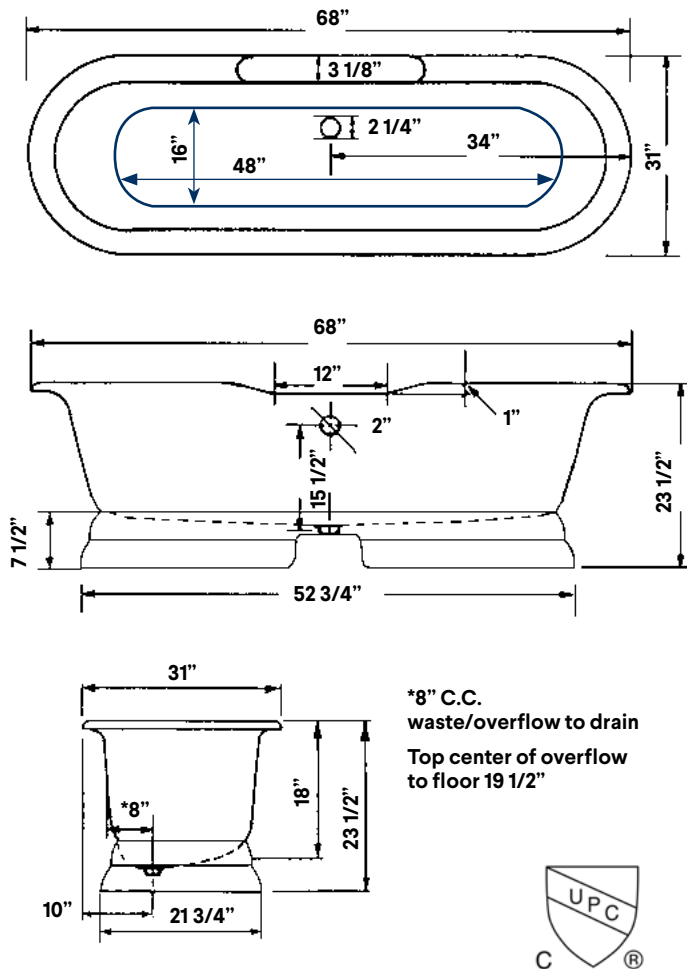

#2120 Shown

Regal Cast Iron Bath With Pedestal Base

#2139 | 61"L x 31"W x 24"H
335 lbs, 45 gallons

Cheviot Products' cast iron bathtubs are hand-made in Europe with the finest materials. Fired with a thick coating of AA grade titanium-based enamel for unparalleled hardness and non-porosity, the extremely durable surface is easy to clean and resistant to stains, bacteria and other microbes. Cast iron also keeps your bath warm for the longest possible time.

Related Products

#5115LEV Tub Filler with Hand Shower

#5100 Tub Filler with Hand Shower

#3970 Heavy Duty Water Supply Lines

#2222 Waste & Overflow

#2120 Shown

Regal Cast Iron Bath With Pedestal Base

#2121 | 68"L x 31"W x 24"H
370 lbs, 45 gallons

Related Products

#5115LEV Tub Filler
with Hand Shower

#5100 Tub Filler
with Hand Shower

#3970 Heavy Duty
Water Supply Lines

#2222 Waste &
Overflow

#2120 Shown

Regal Cast Iron Bath With Pedestal Base

#2165 | 70"L x 32"W x 26"H
395 lbs, 63 gallons