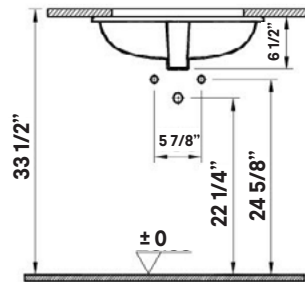

Colours
White

Drillings
None

Note
Rough-in dimensions may vary +/- 1/2" and are subject to change.
No responsibility is assumed by Cheviot Products Inc. One Year Limited Warranty against manufacturer's defects.

Related Products

#5214 City Single
Hole Lavatory Faucet

#5216 Metro Single
Hole Lavatory Faucet

Seville Undermount Sink

#1105 | 18 3/4" x 11 3/4" I.D.

Cheviot Products' vitreous china lavatories are finely crafted for outstanding beauty and practicality. Fired onto each sink is a fine glaze of powdered glass to ensure a lifetime of durability, ease of cleaning, and resistance to bacteria and other microbes.