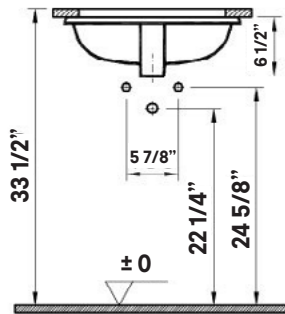

Related Products

#5214 City Single
Hole Lavatory Faucet

#5216 Metro Single
Hole Lavatory Faucet

Seville Undermount Sink

#1104 | 16 3/4" x 11 3/4" I.D.

Cheviot Products' vitreous china lavatories are finely crafted for outstanding beauty and practicality. Fired onto each sink is a fine glaze of powdered glass to ensure a lifetime of durability, ease of cleaning, and resistance to bacteria and other microbes.

Colours
White

Drillings
None

Note
Rough-in dimensions may vary +/- 1/2" and are subject to change.
No responsibility is assumed by Cheviot Products Inc. One Year Limited Warranty against manufacturer's defects.