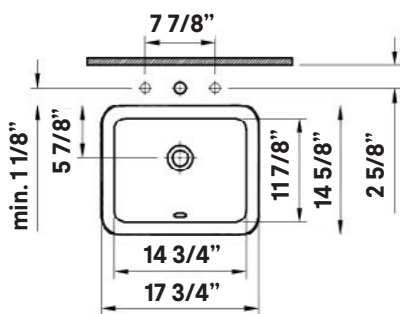

Seville Undermount Sink

#1103 | 14 3/4" x 11 3/4"

Cheviot Products' vitreous china lavatories are finely crafted for outstanding beauty and practicality. Fired onto each sink is a fine glaze of powdered glass to ensure a lifetime of durability, ease of cleaning, and resistance to bacteria and other microbes.

Colours
White

Drillings
None

Note
Rough-in dimensions may vary +/- 1/2" and are subject to change.
No responsibility is assumed by Cheviot Products Inc. One Year Limited Warranty against manufacturer's defects.