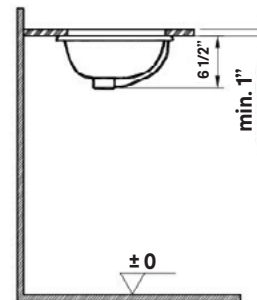

Colours
White

Drillings
None

Note
Rough-in dimensions may vary +/- 1/2" and are subject to change.
No responsibility is assumed by Cheviot Products Inc. One Year Limited Warranty against manufacturer's defects.

Related Products

#5214 City Single
Hole Lavatory Faucet

#5216 Metro Single
Hole Lavatory Faucet

Seville Undermount Sink

#1105 | 18 3/4" x 11 3/4" I.D.

Cheviot Products' vitreous china lavatories are finely crafted for outstanding beauty and practicality. Fired onto each sink is a fine glaze of powdered glass to ensure a lifetime of durability, ease of cleaning, and resistance to bacteria and other microbes.