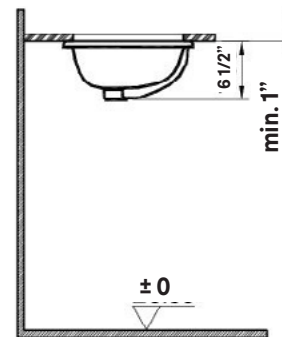

Seville Undermount Sink

#1103 | 14 3/4" x 11 3/4"

Cheviot Products' vitreous china lavatories are finely crafted for outstanding beauty and practicality. Fired onto each sink is a fine glaze of powdered glass to ensure a lifetime of durability, ease of cleaning, and resistance to bacteria and other microbes.

Colours
White

Drillings
None

Note
Rough-in dimensions may vary +/- 1/2" and are subject to change.
No responsibility is assumed by Cheviot Products Inc. One Year Limited Warranty against manufacturer's defects.

Related Products

#5214 City Single
Hole Lavatory Faucet

#5216 Metro Single
Hole Lavatory Faucet

Seville Undermount Sink

#1104 | 16 3/4" x 11 3/4" I.D.

Cheviot Products' vitreous china lavatories are finely crafted for outstanding beauty and practicality. Fired onto each sink is a fine glaze of powdered glass to ensure a lifetime of durability, ease of cleaning, and resistance to bacteria and other microbes.