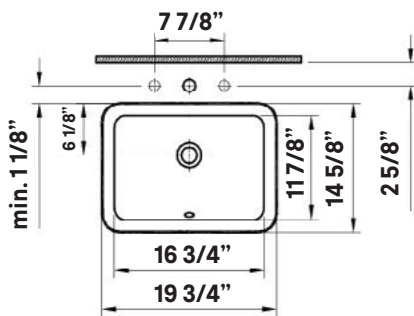

Colours
White

Drillings
None

Note
Rough-in dimensions may vary +/- 1/2" and are subject to change.
No responsibility is assumed by Cheviot Products Inc. One Year Limited Warranty against manufacturer's defects.

Related Products

#5214 City Single
Hole Lavatory Faucet

#5216 Metro Single
Hole Lavatory Faucet

Seville Undermount Sink

#1104 | 16 3/4" x 11 3/4" I.D.

Cheviot Products' vitreous china lavatories are finely crafted for outstanding beauty and practicality. Fired onto each sink is a fine glaze of powdered glass to ensure a lifetime of durability, ease of cleaning, and resistance to bacteria and other microbes.