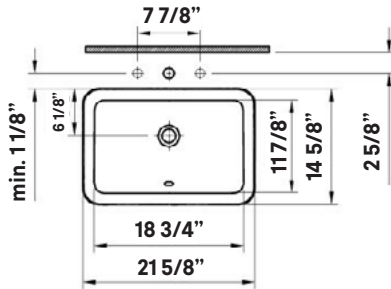

Colours
White

Drillings
None

Note
Rough-in dimensions may vary +/- 1/2" and are subject to change.
No responsibility is assumed by Cheviot Products Inc. One Year Limited Warranty against manufacturer's defects.

Related Products

#5214 City Single
Hole Lavatory Faucet

#5216 Metro Single
Hole Lavatory Faucet

Seville Undermount Sink

#1105 | 18 3/4" x 11 3/4" I.D.

Cheviot Products' vitreous china lavatories are finely crafted for outstanding beauty and practicality. Fired onto each sink is a fine glaze of powdered glass to ensure a lifetime of durability, ease of cleaning, and resistance to bacteria and other microbes.