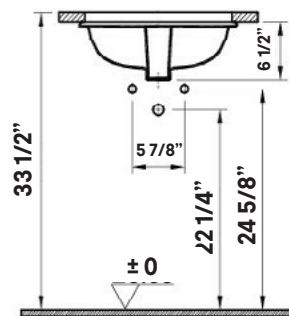

Seville Undermount Sink

#1103 | 14 3/4" x 11 3/4"

Cheviot Products' vitreous china lavatories are finely crafted for outstanding beauty and practicality. Fired onto each sink is a fine glaze of powdered glass to ensure a lifetime of durability, ease of cleaning, and resistance to bacteria and other microbes.

Colours
White

Drillings
None

Note
Rough-in dimensions may vary +/- 1/2" and are subject to change.
No responsibility is assumed by Cheviot Products Inc. One Year Limited Warranty against manufacturer's defects.