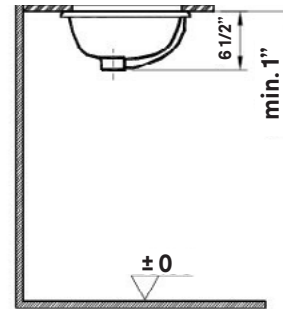

Colours
White

Drillings
None

Note
Rough-in dimensions may vary +/- 1/2" and are subject to change.
No responsibility is assumed by Cheviot Products Inc. One Year Limited Warranty against manufacturer's defects.

Related Products

#5214 City Single
Hole Lavatory Faucet

#5216 Metro Single
Hole Lavatory Faucet

Seville Undermount Sink

#1104 | 16 3/4" x 11 3/4" I.D.

Cheviot Products' vitreous china lavatories are finely crafted for outstanding beauty and practicality. Fired onto each sink is a fine glaze of powdered glass to ensure a lifetime of durability, ease of cleaning, and resistance to bacteria and other microbes.