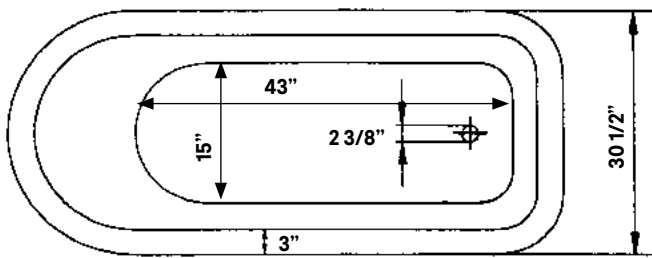

Rim Configuration
Faucet holes on tub wall

Colours
White, Custom Colour Exterior

Note
Rough-in dimensions may vary +/- 1/2" and are subject to change. No responsibility is assumed by Cheviot Products Inc. One Year Limited Warranty against manufacturer's defects.

*8" C.C. waste/overflow to drain

Top center of overflow to floor 18"

Related Products

#3107 Tub Filler with Hand Shower

#3100 Tub Filler

#35576 Offset Water Supply Lines

#2222 Waste & Overflow

Traditional Cast Iron Bath With Pedestal Base