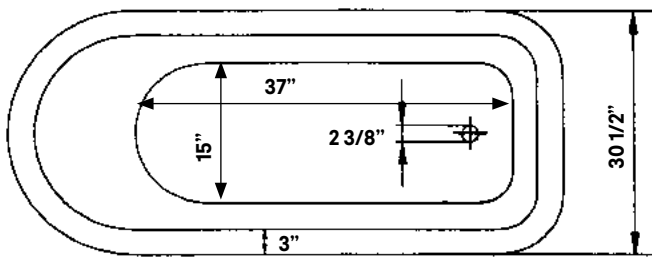

Traditional Cast Iron Bath With Pedestal Base

#2116 | 61" L x 30" W x 24" H
345 lbs, 53 gallons

Cheviot Products' cast iron bathtubs are hand-made in Europe with the finest materials. Fired with a thick coating of AA grade titanium-based enamel for unparalleled hardness and non-porosity, the extremely durable surface is easy to clean and resistant to stains, bacteria and other microbes. Cast iron also keeps your bath warm for the longest possible time.

Rim Configuration
Faucet holes on tub wall

Colours
White, Custom Colour Exterior

Note
Rough-in dimensions may vary +/- 1/2" and are subject to change. No responsibility is assumed by Cheviot Products Inc. One Year Limited Warranty against manufacturer's defects.