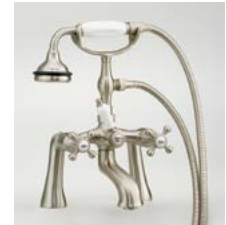

Traditional Cast Iron Bath With Pedestal Base

#2116 | 61" L x 30" W x 24" H
345 lbs, 53 gallons

Cheviot Products' cast iron bathtubs are hand-made in Europe with the finest materials. Fired with a thick coating of AA grade titanium-based enamel for unparalleled hardness and non-porosity, the extremely durable surface is easy to clean and resistant to stains, bacteria and other microbes. Cast iron also keeps your bath warm for the longest possible time.

Traditional Cast Iron Bath With Pedestal Base

#2118 | 61" L x 30" W x 24" H
345 lbs, 53 gallons

Cheviot Products' cast iron bathtubs are hand-made in Europe with the finest materials. Fired with a thick coating of AA grade titanium-based enamel for unparalleled hardness and non-porosity, the extremely durable surface is easy to clean and resistant to stains, bacteria and other microbes. Cast iron also keeps your bath warm for the longest possible time.

Traditional Cast Iron Bath With Pedestal Base

#2178 | 68"L x 30"W x 24"H
380 lbs, 59.5 gallons

Cheviot Products' cast iron bathtubs are hand-made in Europe with the finest materials. Fired with a thick coating of AA grade titanium-based enamel for unparalleled hardness and non-porosity, the extremely durable surface is easy to clean and resistant to stains, bacteria and other microbes. Cast iron also keeps your bath warm for the longest possible time.

*8" C.C. waste/overflow to drain

Top center of overflow to floor 20 1/2"

Related Products

#5127 Tub Filler
with Hand Shower

#5106 Tub Filler
with Hand Shower

#3411 Water
Supply Lines

#2222 Waste &
Overflow