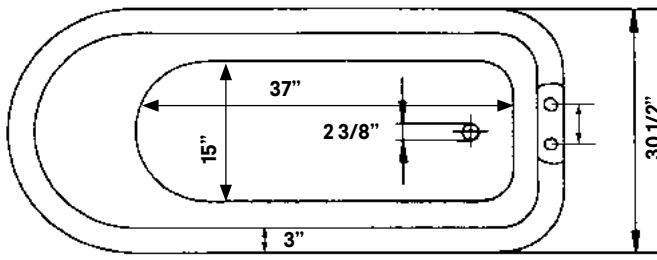

#2116 Shown

Traditional Cast Iron Bath With Pedestal Base

#2119 | 61" L x 30" W x 24" H
345 lbs, 53 gallons

Cheviot Products' cast iron bathtubs are hand-made in Europe with the finest materials. Fired with a thick coating of AA grade titanium-based enamel for unparalleled hardness and non-porosity, the extremely durable surface is easy to clean and resistant to stains, bacteria and other microbes. Cast iron also keeps your bath warm for the longest possible time.

Rim Configuration
Flat Area on Rim

Colours
White, Custom Colour Exterior

Note
Rough-in dimensions may vary +/- 1/2" and are subject to change. No responsibility is assumed by Cheviot Products Inc. One Year Limited Warranty against manufacturer's defects.