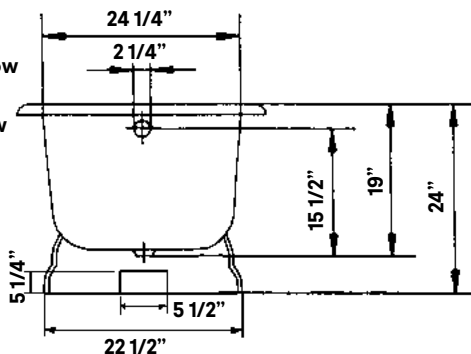

*8" C.C. waste/overflow to drain

Top center of overflow to floor 20 1/2"