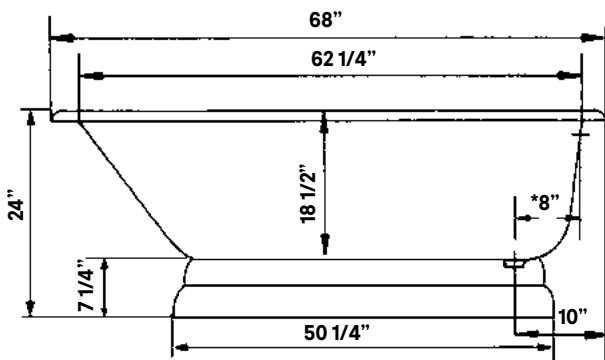

Rim Configuration
Flat Area on Rim

Colours
White, Custom Colour Exterior

Note
Rough-in dimensions may vary +/- 1/2" and are subject to change. No responsibility is assumed by Cheviot Products Inc. One Year Limited Warranty against manufacturer's defects.

Traditional Cast Iron Bath With Pedestal Base

#2178 | 68"L x 30"W x 24"H
380 lbs, 59.5 gallons

Cheviot Products' cast iron bathtubs are hand-made in Europe with the finest materials. Fired with a thick coating of AA grade titanium-based enamel for unparalleled hardness and non-porosity, the extremely durable surface is easy to clean and resistant to stains, bacteria and other microbes. Cast iron also keeps your bath warm for the longest possible time.