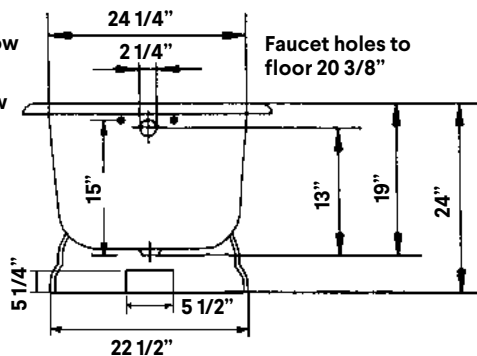

*8" C.C. waste/overflow to drain

Top center of overflow to floor 18"