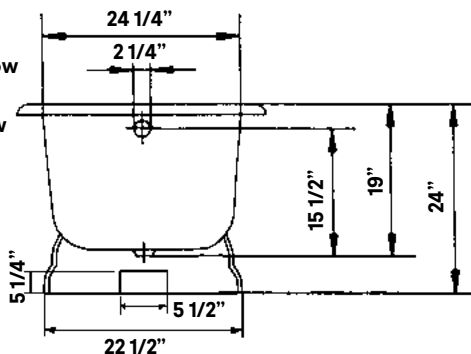

*8" C.C. waste/overflow to drain

Top center of overflow to floor 20 1/2"