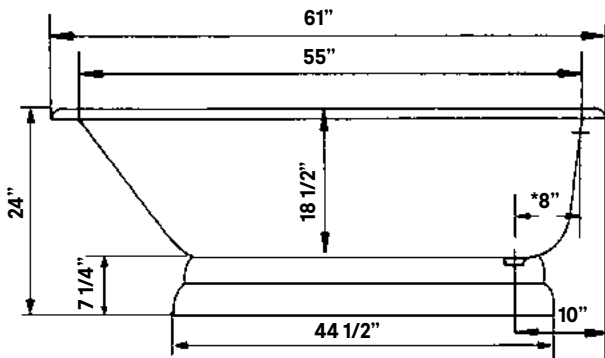

#2116 Shown

Traditional Cast Iron Bath With Pedestal Base

#2119 | 61" L x 30" W x 24" H
345 lbs, 53 gallons

Cheviot Products' cast iron bathtubs are hand-made in Europe with the finest materials. Fired with a thick coating of AA grade titanium-based enamel for unparalleled hardness and non-porosity, the extremely durable surface is easy to clean and resistant to stains, bacteria and other microbes. Cast iron also keeps your bath warm for the longest possible time.

Rim Configuration
Flat Area on Rim

Colours
White, Custom Colour Exterior

Note
Rough-in dimensions may vary +/- 1/2" and are subject to change. No responsibility is assumed by Cheviot Products Inc. One Year Limited Warranty against manufacturer's defects.