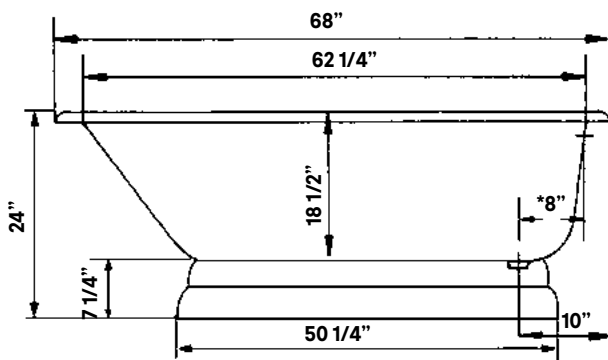

Rim Configuration
Faucet holes on tub wall

Colours
White, Custom Colour Exterior

Note
Rough-in dimensions may vary +/- 1/2" and are subject to change. No responsibility is assumed by Cheviot Products Inc. One Year Limited Warranty against manufacturer's defects.

#2176 | 68" L x 30" W x 24" H
380 lbs, 59.5 gallons

Cheviot Products' cast iron bathtubs are hand-made in Europe with the finest materials. Fired with a thick coating of AA grade titanium-based enamel for unparalleled hardness and non-porosity, the extremely durable surface is easy to clean and resistant to stains, bacteria and other microbes. Cast iron also keeps your bath warm for the longest possible time.