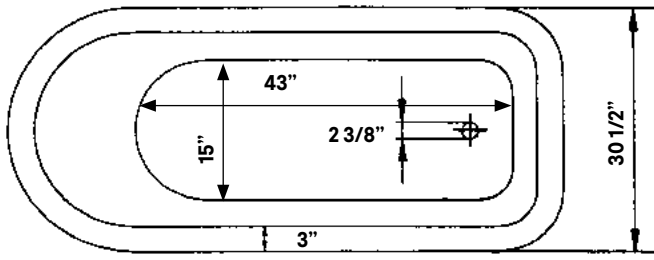

Traditional Cast Iron Bath With Pedestal Base

#2177 | 68" L x 30" W x 24" H
380 lbs, 59.5 gallons

Cheviot Products' cast iron bathtubs are hand-made in Europe with the finest materials. Fired with a thick coating of AA grade titanium-based enamel for unparalleled hardness and non-porosity, the extremely durable surface is easy to clean and resistant to stains, bacteria and other microbes. Cast iron also keeps your bath warm for the longest possible time.

Rim Configuration
Continuous Rolled Rim

Colours
White, Custom Colour Exterior

Note
Rough-in dimensions may vary +/- 1/2" and are subject to change. No responsibility is assumed by Cheviot Products Inc. One Year Limited Warranty against manufacturer's defects.

*8" C.C. waste/overflow to drain

Top center of overflow to floor 20 1/2"

Related Products