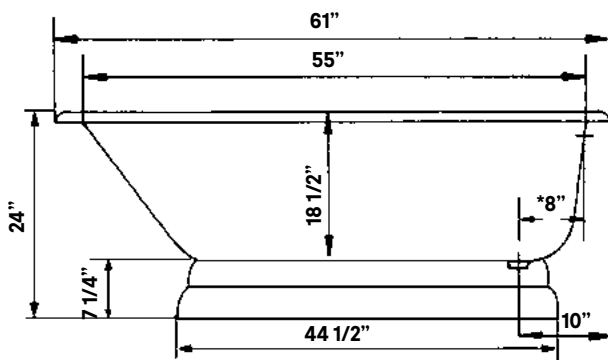

Traditional Cast Iron Bath With Pedestal Base

#2116 | 61" L x 30" W x 24" H
345 lbs, 53 gallons

Cheviot Products' cast iron bathtubs are hand-made in Europe with the finest materials. Fired with a thick coating of AA grade titanium-based enamel for unparalleled hardness and non-porosity, the extremely durable surface is easy to clean and resistant to stains, bacteria and other microbes. Cast iron also keeps your bath warm for the longest possible time.

Rim Configuration
Faucet holes on tub wall

Colours
White, Custom Colour Exterior

Note
Rough-in dimensions may vary +/- 1/2" and are subject to change. No responsibility is assumed by Cheviot Products Inc. One Year Limited Warranty against manufacturer's defects.