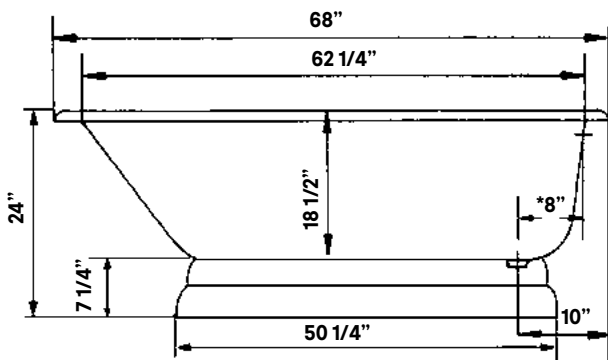

Traditional Cast Iron Bath With Pedestal Base

#2177 | 68" L x 30" W x 24" H
380 lbs, 59.5 gallons

Cheviot Products' cast iron bathtubs are hand-made in Europe with the finest materials. Fired with a thick coating of AA grade titanium-based enamel for unparalleled hardness and non-porosity, the extremely durable surface is easy to clean and resistant to stains, bacteria and other microbes. Cast iron also keeps your bath warm for the longest possible time.

Rim Configuration
Continuous Rolled Rim

Colours
White, Custom Colour Exterior

Note
Rough-in dimensions may vary +/- 1/2" and are subject to change. No responsibility is assumed by Cheviot Products Inc. One Year Limited Warranty against manufacturer's defects.

*8" C.C. waste/overflow to drain

Top center of overflow to floor 20 1/2"

Related Products