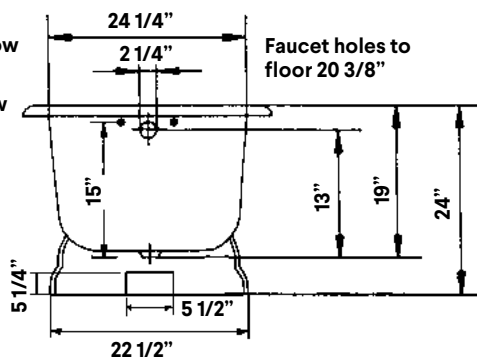

Traditional Cast Iron Bath With Pedestal Base

#2116 | 61" L x 30" W x 24" H
345 lbs, 53 gallons

Cheviot Products' cast iron bathtubs are hand-made in Europe with the finest materials. Fired with a thick coating of AA grade titanium-based enamel for unparalleled hardness and non-porosity, the extremely durable surface is easy to clean and resistant to stains, bacteria and other microbes. Cast iron also keeps your bath warm for the longest possible time.

Rim Configuration
Faucet holes on tub wall

Colours
White, Custom Colour Exterior

Note
Rough-in dimensions may vary +/- 1/2" and are subject to change. No responsibility is assumed by Cheviot Products Inc. One Year Limited Warranty against manufacturer's defects.

*8" C.C. waste/overflow to drain

Top center of overflow to floor 18"

Related Products

#3107 Tub Filler with Hand Shower

#3100 Tub Filler

#35576 Offset Water Supply Lines

#2222 Waste & Overflow

Traditional Cast Iron Bath With Pedestal Base