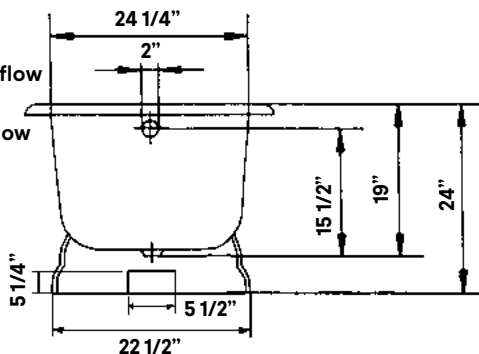

*8" C.C. waste/overflow to drain

Top center of overflow to floor 20 1/2"