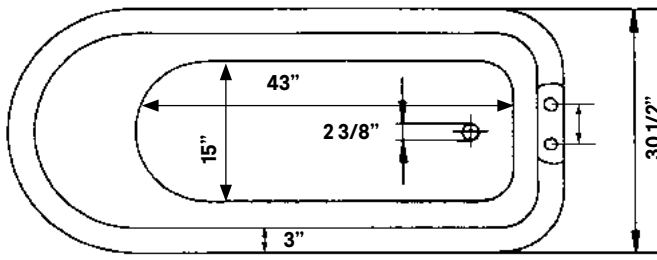

Traditional Cast Iron Bath With Pedestal Base

#2178 | 68"L x 30"W x 24"H
380 lbs, 59.5 gallons

Cheviot Products' cast iron bathtubs are hand-made in Europe with the finest materials. Fired with a thick coating of AA grade titanium-based enamel for unparalleled hardness and non-porosity, the extremely durable surface is easy to clean and resistant to stains, bacteria and other microbes. Cast iron also keeps your bath warm for the longest possible time.

Rim Configuration
Flat Area on Rim

Colours
White, Custom Colour Exterior

Note
Rough-in dimensions may vary +/- 1/2" and are subject to change. No responsibility is assumed by Cheviot Products Inc. One Year Limited Warranty against manufacturer's defects.