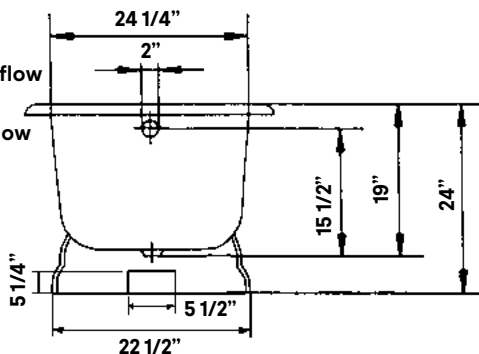

*8" C.C. waste/overflow to drain

Top center of overflow to floor 20 1/2"