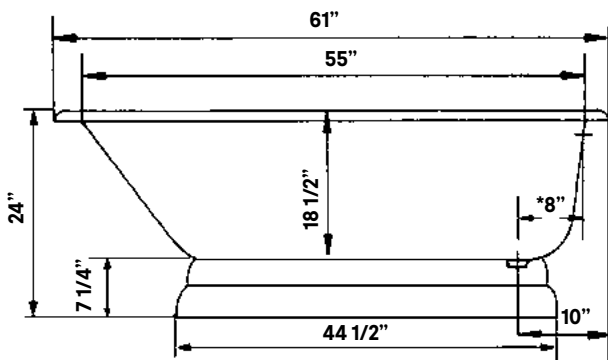

Traditional Cast Iron Bath With Pedestal Base

#2118 | 61" L x 30" W x 24" H
345 lbs, 53 gallons

Cheviot Products' cast iron bathtubs are hand-made in Europe with the finest materials. Fired with a thick coating of AA grade titanium-based enamel for unparalleled hardness and non-porosity, the extremely durable surface is easy to clean and resistant to stains, bacteria and other microbes. Cast iron also keeps your bath warm for the longest possible time.

Rim Configuration
Continuous Rolled Rim

Colours
White, Custom Colour Exterior

Note
Rough-in dimensions may vary +/- 1/2" and are subject to change. No responsibility is assumed by Cheviot Products Inc. One Year Limited Warranty against manufacturer's defects.

*8" C.C. waste/overflow to drain

Top center of overflow to floor 20 1/2"

Related Products