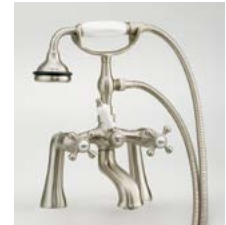

Traditional Cast Iron Bath With Pedestal Base

#2116 | 61" L x 30" W x 24" H
345 lbs, 53 gallons

Cheviot Products' cast iron bathtubs are hand-made in Europe with the finest materials. Fired with a thick coating of AA grade titanium-based enamel for unparalleled hardness and non-porosity, the extremely durable surface is easy to clean and resistant to stains, bacteria and other microbes. Cast iron also keeps your bath warm for the longest possible time.

#2116 Shown

Traditional Cast Iron Bath With Pedestal Base

#2119 | 61" L x 30" W x 24" H
345 lbs, 53 gallons

Cheviot Products' cast iron bathtubs are hand-made in Europe with the finest materials. Fired with a thick coating of AA grade titanium-based enamel for unparalleled hardness and non-porosity, the extremely durable surface is easy to clean and resistant to stains, bacteria and other microbes. Cast iron also keeps your bath warm for the longest possible time.

*8" C.C. waste/overflow to drain

Top center of overflow to floor 20 1/2"

Related Products

#5127 Tub Filler
with Hand Shower

#5106 Tub Filler
with Hand Shower

#3411 Water
Supply Lines

#2222 Waste &
Overflow

#2116 Shown

Traditional Cast Iron Bath With Pedestal Base

#2178 | 68"L x 30"W x 24"H
380 lbs, 59.5 gallons

Cheviot Products' cast iron bathtubs are hand-made in Europe with the finest materials. Fired with a thick coating of AA grade titanium-based enamel for unparalleled hardness and non-porosity, the extremely durable surface is easy to clean and resistant to stains, bacteria and other microbes. Cast iron also keeps your bath warm for the longest possible time.