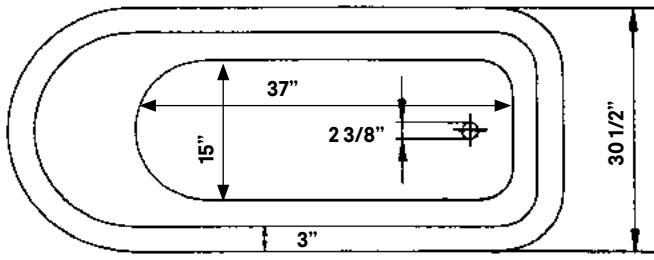

Traditional Cast Iron Bath With Pedestal Base

#2118 | 61" L x 30" W x 24" H
345 lbs, 53 gallons

Cheviot Products' cast iron bathtubs are hand-made in Europe with the finest materials. Fired with a thick coating of AA grade titanium-based enamel for unparalleled hardness and non-porosity, the extremely durable surface is easy to clean and resistant to stains, bacteria and other microbes. Cast iron also keeps your bath warm for the longest possible time.

Rim Configuration
Continuous Rolled Rim

Colours
White, Custom Colour Exterior

Note
Rough-in dimensions may vary +/- 1/2" and are subject to change. No responsibility is assumed by Cheviot Products Inc. One Year Limited Warranty against manufacturer's defects.

*8" C.C. waste/overflow to drain

Top center of overflow to floor 20 1/2"

Related Products