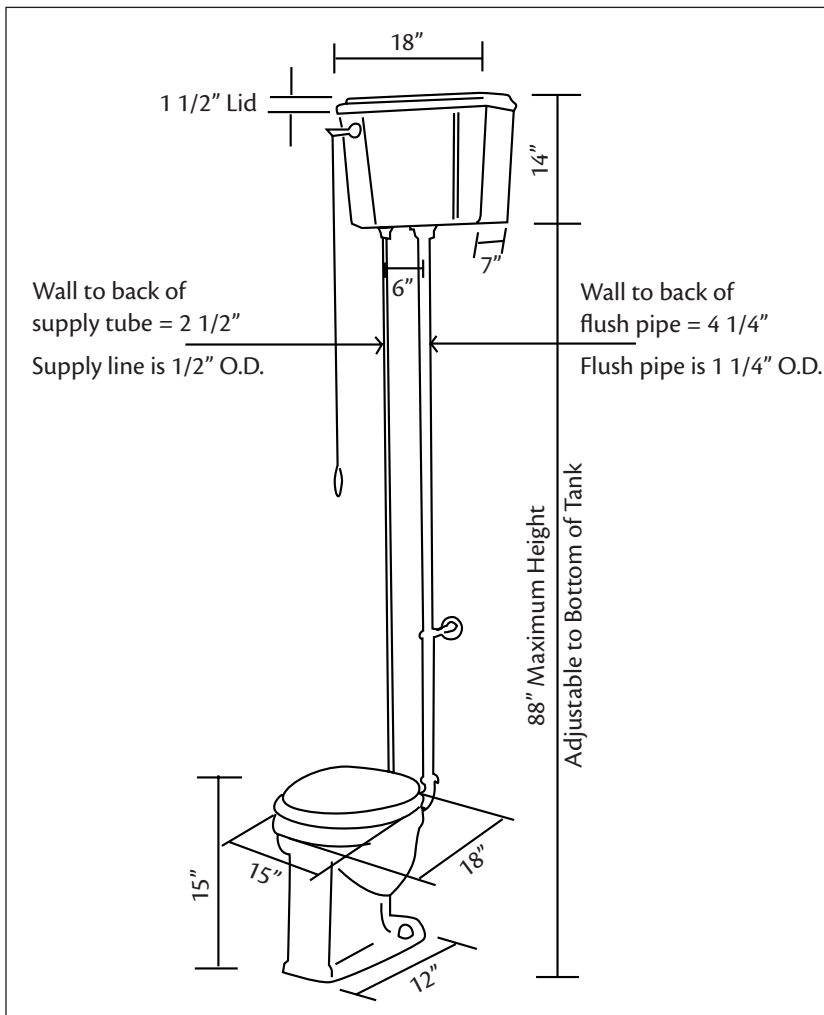

158 HIGH TANK Water - Round Front

1.6 Gallon / 6 Litre

Cheviot Products' High Tank toilet recalls the charm of days gone by. Each toilet is finely crafted of vitreous china for outstanding beauty and practicality. Fired onto each toilet is a fine glaze of powdered glass to ensure a lifetime of durability, ease of cleaning, and resistance to bacteria and other microbes.

Colours: White Bowl and Tank

Toilet Trim Options: Chrome Plated, Brushed Nickel Plated, Polished Brass

Note: Rough-in dimensions may vary +/- 1/2" and are subject to change. No responsibility is assumed by Cheviot Products Inc. One Year Limited Warranty against manufacturer's defects.