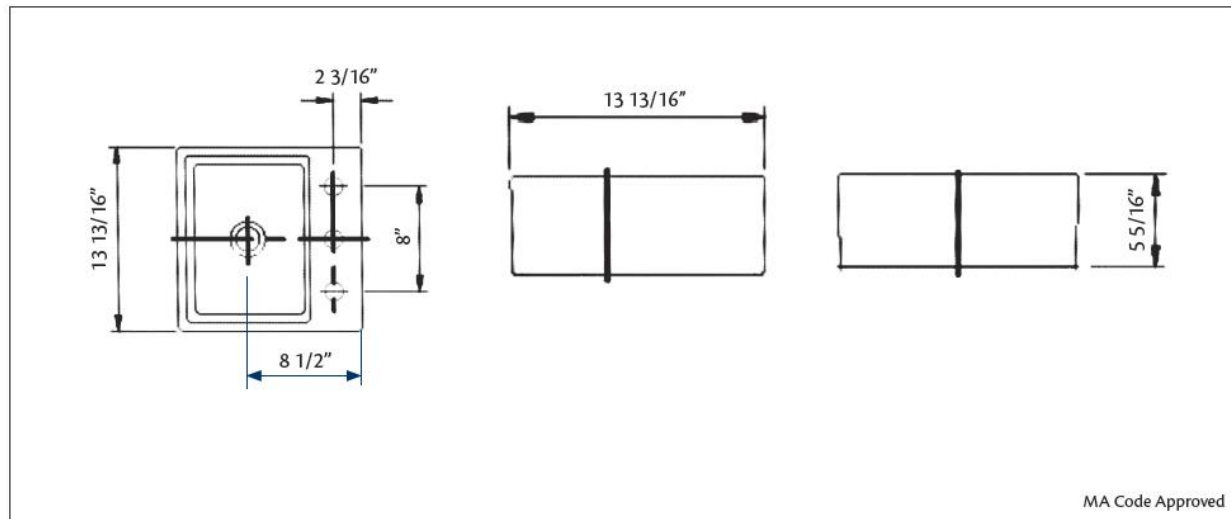

## 1486 RIO Overcounter Lavatory

13 3/4" x 13 3/4" x 5 3/8" O.D.

*Cheviot Products' vitreous china lavatories are finely crafted for outstanding beauty and practicality. Fired onto each sink is a fine glaze of powdered glass to ensure a lifetime of durability, ease of cleaning, and resistance to bacteria and other microbes.*

**Colours:** White

**Drillings:** Single hole drilling only

No overflow hole: 5297 Dome Drain must be used.

**Related Products:**

**5214 CITY**  
Single Hole Faucet

**5216 METRO**  
Single Hole Faucet

**Note:** Rough-in dimensions may vary +/- 1/2" and are subject to change. No responsibility is assumed by Cheviot Products Inc. One Year Limited Warranty against manufacturer's defects.

## 1488 RIO Overcounter Lavatory

16 1/8" x 16 1/8" x 6 1/8" O.D.

*Cheviot Products' vitreous china lavatories are finely crafted for outstanding beauty and practicality. Fired onto each sink is a fine glaze of powdered glass to ensure a lifetime of durability, ease of cleaning, and resistance to bacteria and other microbes.*

**5216 METRO**  
Single Hole Faucet

**Note:** Rough-in dimensions may vary +/- 1/2" and are subject to change. No responsibility is assumed by Cheviot Products Inc. One Year Limited Warranty against manufacturer's defects.