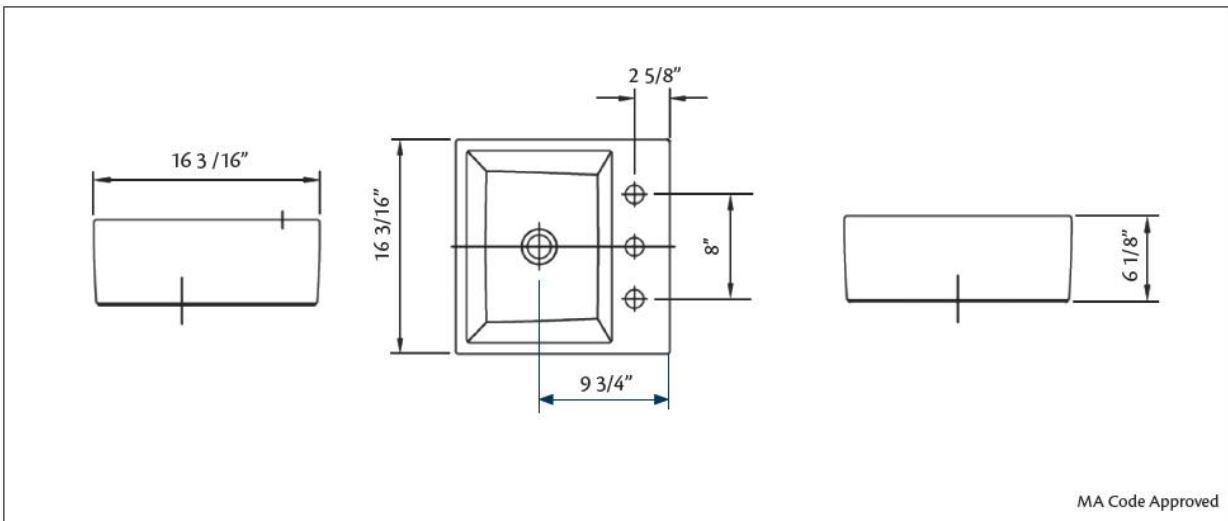

## 1486 RIO Overcounter Lavatory

13 3/4" x 13 3/4" x 5 3/8" O.D.

*Cheviot Products' vitreous china lavatories are finely crafted for outstanding beauty and practicality. Fired onto each sink is a fine glaze of powdered glass to ensure a lifetime of durability, ease of cleaning, and resistance to bacteria and other microbes.*

**Colours:** White

**Drillings:** Single hole drilling only

No overflow hole: 5297 Dome Drain must be used.

**Related Products:**

**5214 CITY**  
Single Hole Faucet

**5216 METRO**  
Single Hole Faucet

**Note:** Rough-in dimensions may vary +/- 1/2" and are subject to change. No responsibility is assumed by Cheviot Products Inc. One Year Limited Warranty against manufacturer's defects.

## 1488 RIO Overcounter Lavatory

16 1/8" x 16 1/8" x 6 1/8" O.D.

*Cheviot Products' vitreous china lavatories are finely crafted for outstanding beauty and practicality. Fired onto each sink is a fine glaze of powdered glass to ensure a lifetime of durability, ease of cleaning, and resistance to bacteria and other microbes.*